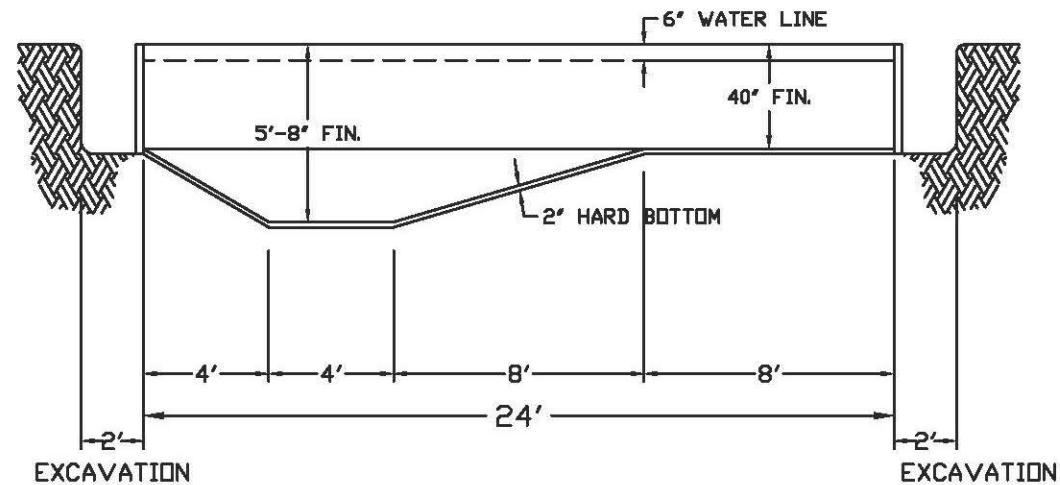

4'R COZY CORNER

Polymer pool kits have maximum 6' panel length

## N.S.P.I TYPE 0 NON-DIVING

OVER DIG  
DIMENSIONS  
20' x 36'  
DIAGONAL  
41'-2 1/4"

**Classic Series**  
RoyalSwimmingPools.com  
877-602-7067

12X24 Rectangle 4ft. Rad.