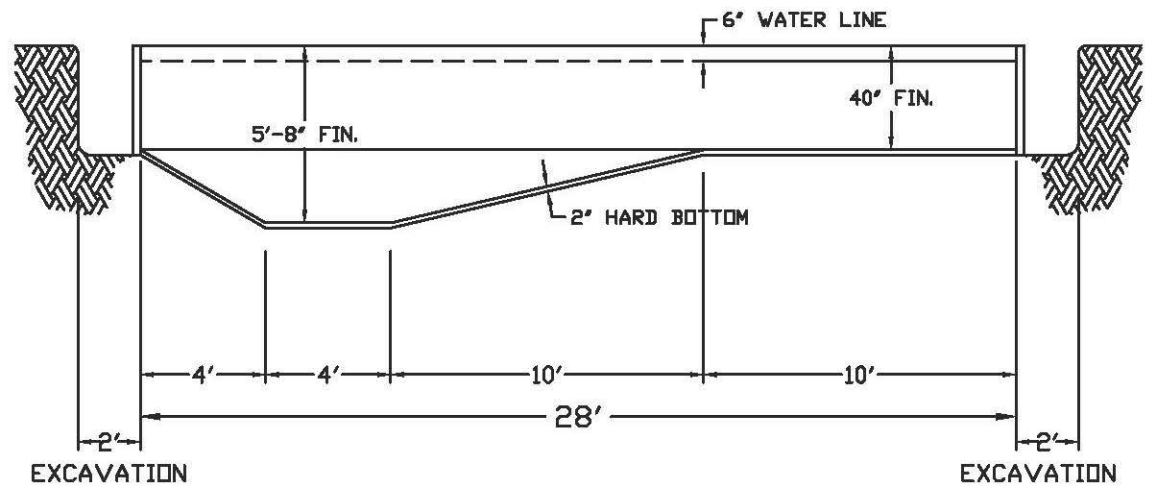

# N.S.P.I TYPE 0 NON-DIVING

OVER DIG  
DIMENSIONS  
20' x 36'  
DIAGONAL  
41'-2 1/4"

**Classic Series**  
RoyalSwimmingPools.com  
877-602-7067

14x28 Rectangle 4ft. Rad.