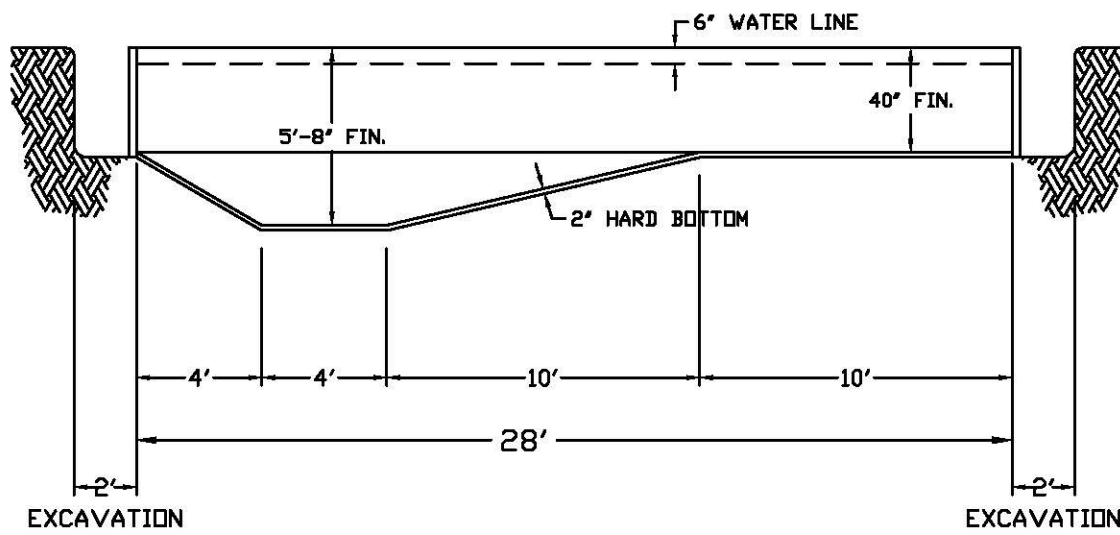

N.S.P.I TYPE 0 NON-DIVING

OVER DIG  
DIMENSIONS  
20' x 36'  
DIAGONAL  
41'-2 1/4"

**Classic Series**  
 RoyalSwimmingPools.com  
 877-602-7067  
 14x28 Rectangle 6in. Rad.