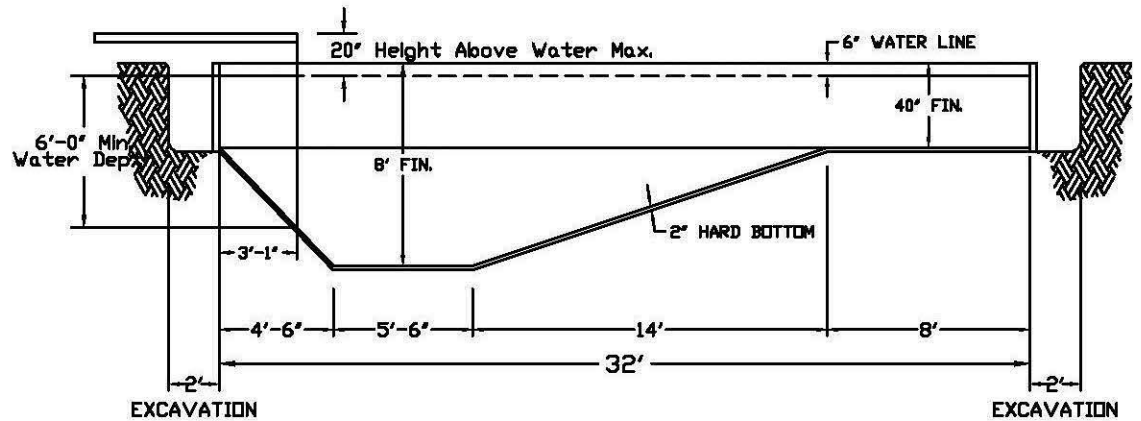

N.S.P.I TYPE II DIVING

Max. Length of
Diving Board 8'
Jump Board 6'

OVER DIG
DIMENSIONS
20' x 36'
DIAGONAL
41'-2 1/4"

Classic Series
 RoyalSwimmingPools.com
 877-602-7067

16x32 Rectangle 2ft. Radius

DRAWING NUMBER