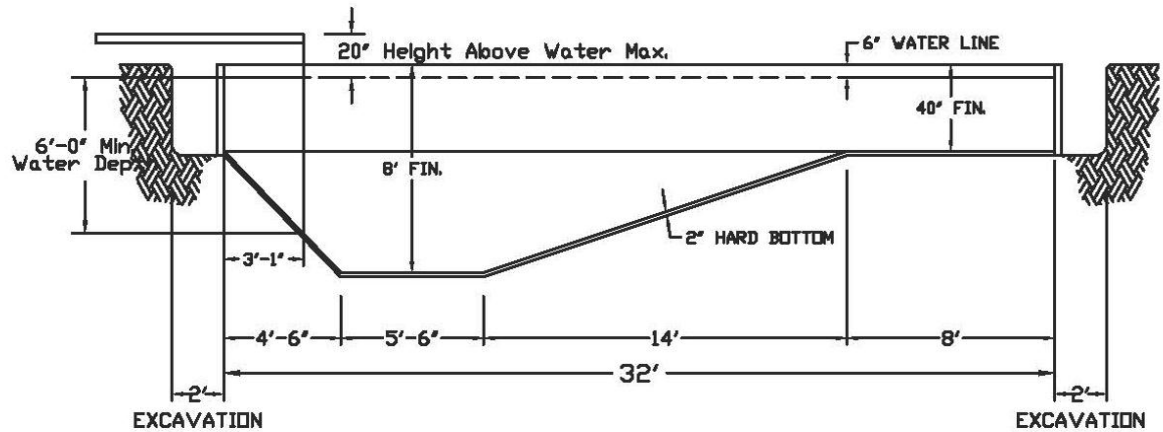

Polymer pool kits have maximum 6' panel length

OVER DIG
DIMENSIONS
20' x 36'
DIAGONAL
41'-2 1/4"

Max. Length of
Diving Board 8'
Jump Board 6'

N.S.P.I TYPE II DIVING

Classic Series
RoyalSwimmingPools.com
877-602-7067

16x32 Rectangle 4ft. Rad.

DRAWN BY: FL	Revisions	PER: 89'-2"
DATE: 25-01-2007	1	S.A.: 498.265 ft ²
SCALE: NTS	2	VOL:
DRAWING NUMBER:		APPROVED:
ALP1632-RE407		