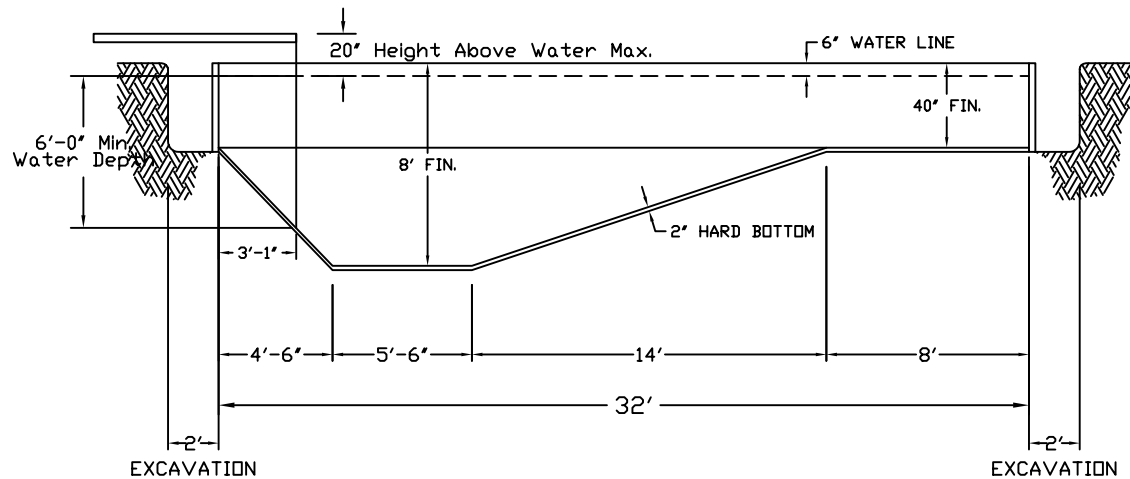

OVER DIG  
DIMENSIONS  
20' x 36'  
DIAGONAL  
41'-2 1/4"

Max. Length of  
Diving Board 8'  
Jump Board 6'

# N.S.P.I TYPE II DIVING

**ROYAL SWIMMING POOLS**  
Hot Tubs, Saunas, Games and More

866-532-8194

16x32 Rectangle 6in. Rad.

DRAWING NUMBER: ALP1632-RE607 PER: 95' S.A.: 515ft<sup>2</sup>