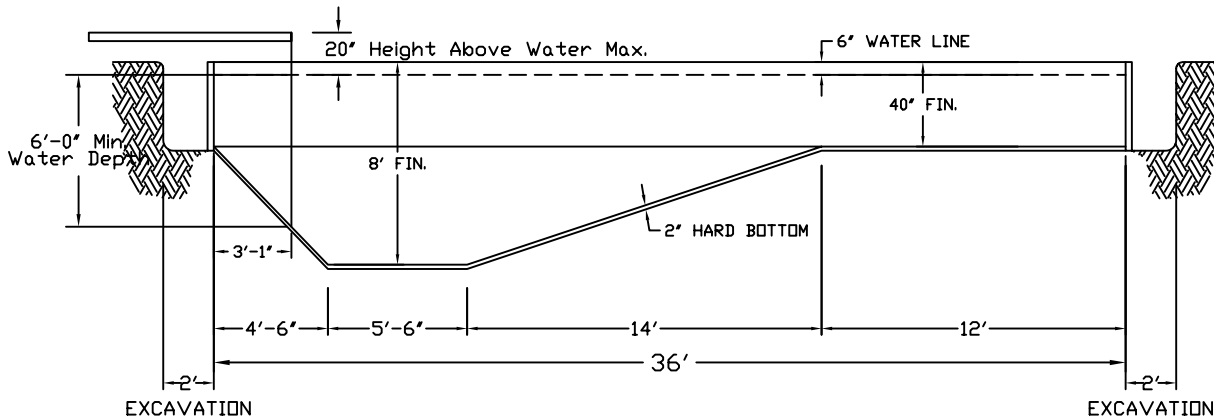

OVER DIG
DIMENSIONS
20' x 36'
DIAGONAL
41'-2 1/4"

Max. Length of
Diving Board 8'
Jump Board 6'

N.S.P.I TYPE II DIVING

 **ROYAL SWIMMING POOLS**
Hot Tubs, Saunas, Games and More

877-602-7067

16X36 RECTANGLE 6in. Rad

DRAWING NUMBER:	PER.:
ALP1636-RE607	100' -7"
	S.A.:
	572,566 ft ²