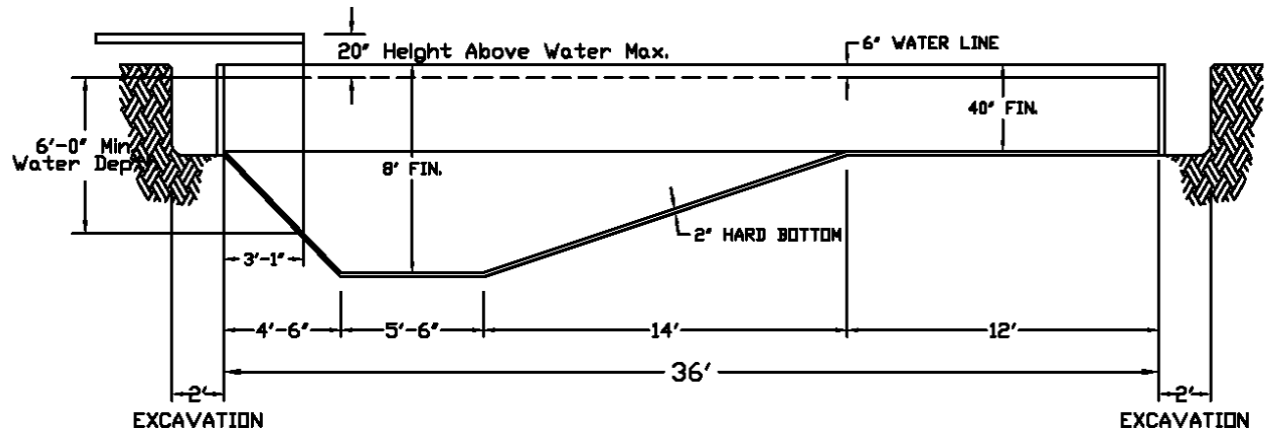

Polymer pool kits have maximum 6' panel length

OVER DIG
DIMENSIONS
22' x 40'
DIAGONAL
45'-7 3/4"

Max. Length of
Diving Board 8'
Jump Board 6'

N.S.P.I TYPE II DIVING

Classic Series
RoyalSwimmingPools.com
877-602-7067

18X36 RECTANGLE 4ft.Rad		
DRAWN BY: FL	Revisions	PER: 101'-2"
DATE: 25-01-2007	1	S.A: 634, 265 ft ²
SCALE: NTS	2	VOL:
DRAWING NUMBER:		APPROVED:
ALP1836-RE407		