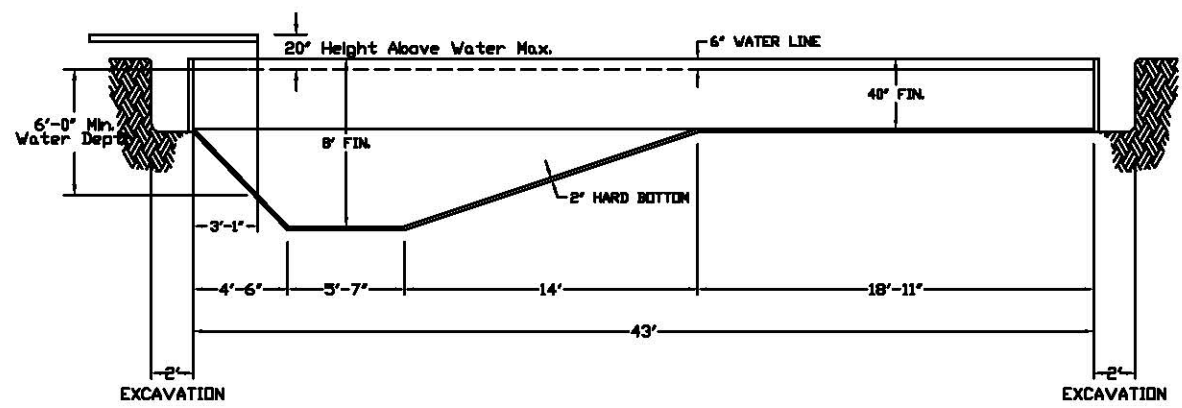

Polymer pool kits have maximum 6' panel length

STAKE OUT	
A-C	56'-10 3/8"
A-E	33'-3 5/8"
B-D	38'-10"
B-E	31'-1 3/8"
B-F	51'-10 3/4"
C-E	24'-2"

### N.S.P.I. TYPE II DIVING

**Classic Series**  
 RoyalSwimmingPools.com  
 877-602-7067

**18x43x28 SQUARE-L Right**

DRAWN BY: NM	Revisions	PER.:	136' - 10'
DATE: 2/02/07	1 01/25/07	S.A.:	950, 566 ft <sup>2</sup>
SCALE: NTS	2	VOL.:	
DRAWING NUMBER:	APPROVED:		
ALP1843RSL207			