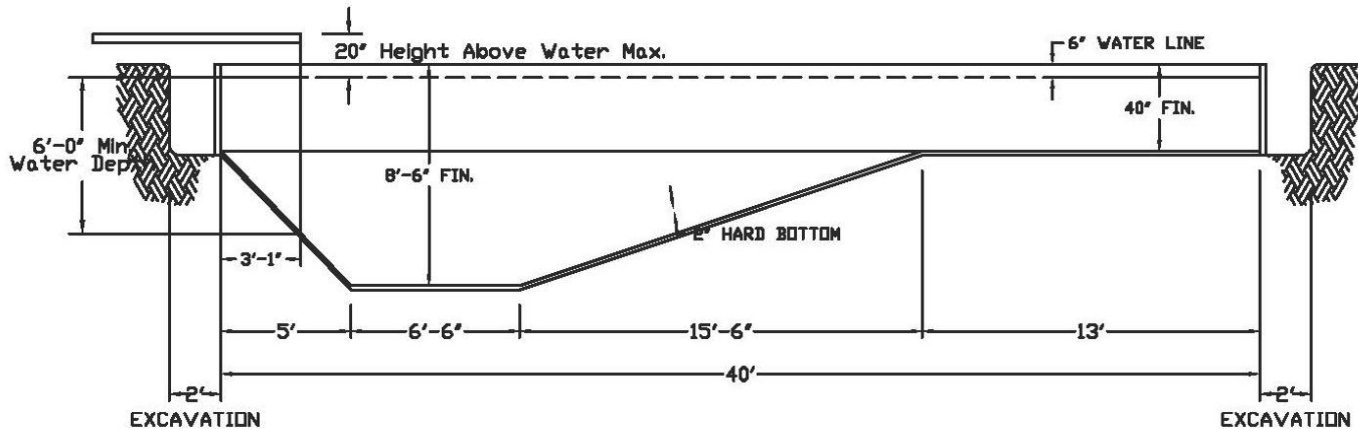

Poymer pool kits have maximum 6' panel length

OVER DIG
DIMENSIONS
24' x 44'
DIAGONAL
50'-1 1/2"

Max. Length of
Diving Board 8'
Jump Board 6'

N.S.P.I TYPE II DIVING

Classic Series
RoyalSwimmingPools.com
877-602-7067

20X40 RECTANGLE 4ft. Rad

DRAWN BY: FL	Revisions	PER: 113' -2"
DATE: 25-01-2007	1	S.A.: 786, 265ft ²
SCALE: NTS	2	VOL: 1
DRAWING NUMBER:		APPROVED:
ALP2040-RE407		