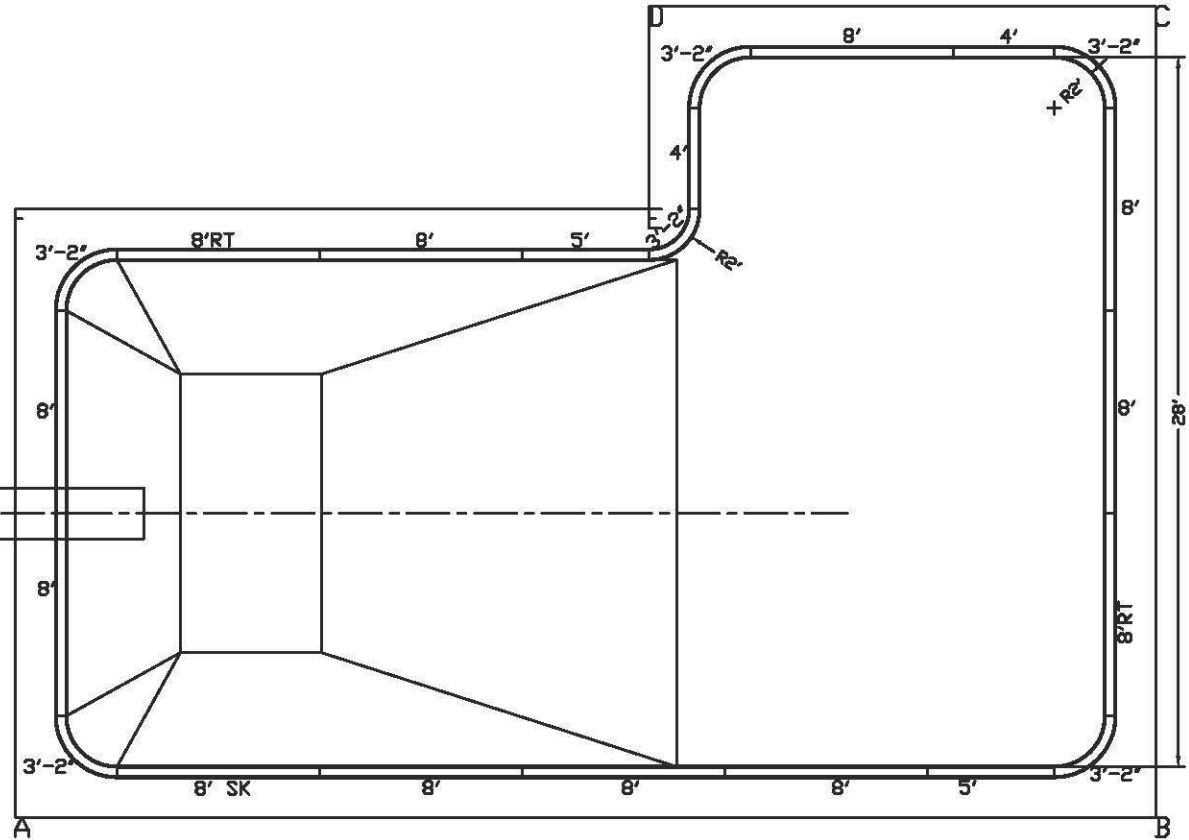

Max. Length of Diving Board 8'
Jump Board 6'

Polymer pool kits have maximum 6' panel length

N.S.P.I. TYPE II DIVING

STAKE OUT	
A-C	55'-2 5/8"
A-E	34'-7 7/8"
B-D	37'-8 7/8"
B-E	31'-2 7/8"
B-F	51'
C-E	21'-6 1/2"

Classic Series
 RoyalSwimmingPools.com
 877-602-7067

20x41x28 SQUARE-L RIGHT

DRAWN BY: NM	Revisions	PER: 132' - 10"
DATE: 02/02/07	1	S.A.: 944,566 ft ³
SCALE: NTS	2	VOL:
DRAWING NUMBER:	APPROVED:	
ALP2041RSL207		