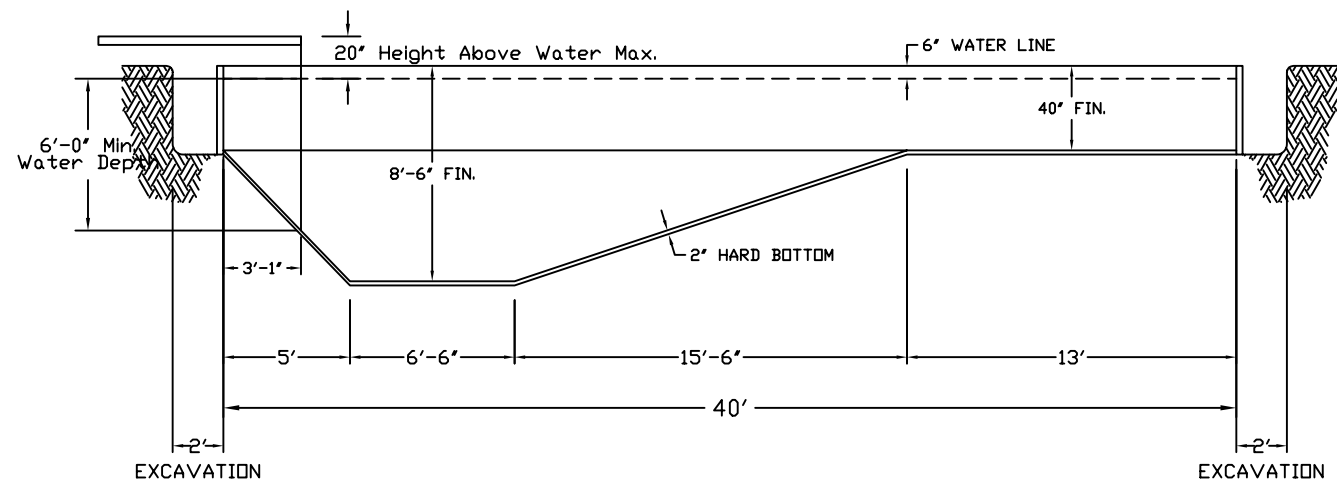

OVER DIG
DIMENSIONS
24' x 44'
DIAGONAL
50'-1 1/2"

Max. Length of
Diving Board 8'
Jump Board 6'

N.S.P.I. TYPE II DIVING

 **ROYAL SWIMMING POOLS**
Hot Tubs, Saunas, Games and More

877-602-7067

20x40 Rectangle 6in. Rad.

DRAWING NUMBER:	ALP2040-RE607	PER.:	119'
		S.A.:	800 ft ²