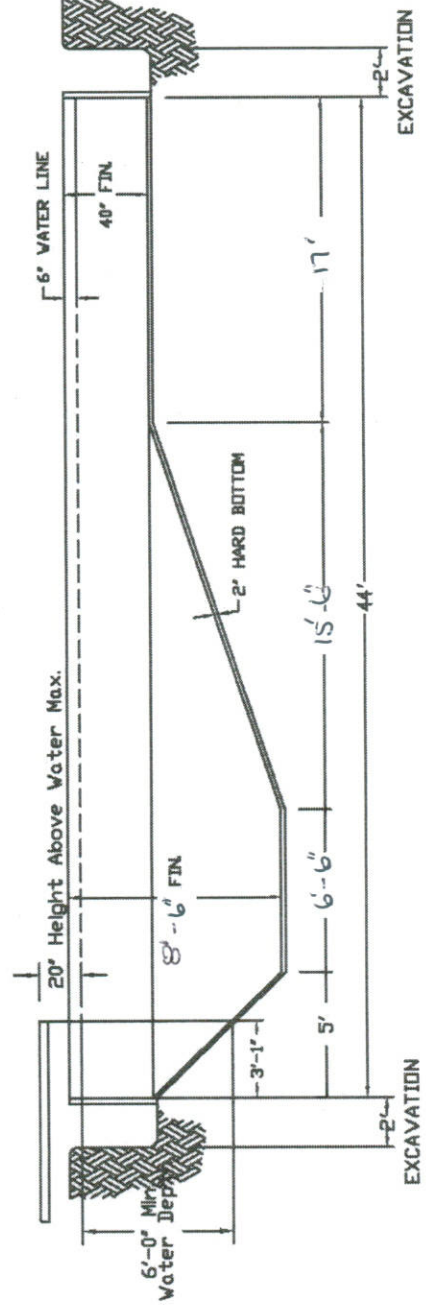

Polymer pool kits have maximum 6' panel length

N.S.P.I TYPE II DIVING

Max. Length of
Diving Board 8'
Jump Board 6'

Classic Series
RoyalSwimmingPools.com
877-602-7067

DRAWN BY: FL		Revisions		PER.
DATE:	1			S.A.
SCALE: NTS	2			VOL
DRAWING NUMBER				APPROVED

24X44 RECTANGLE 2ft. Rad