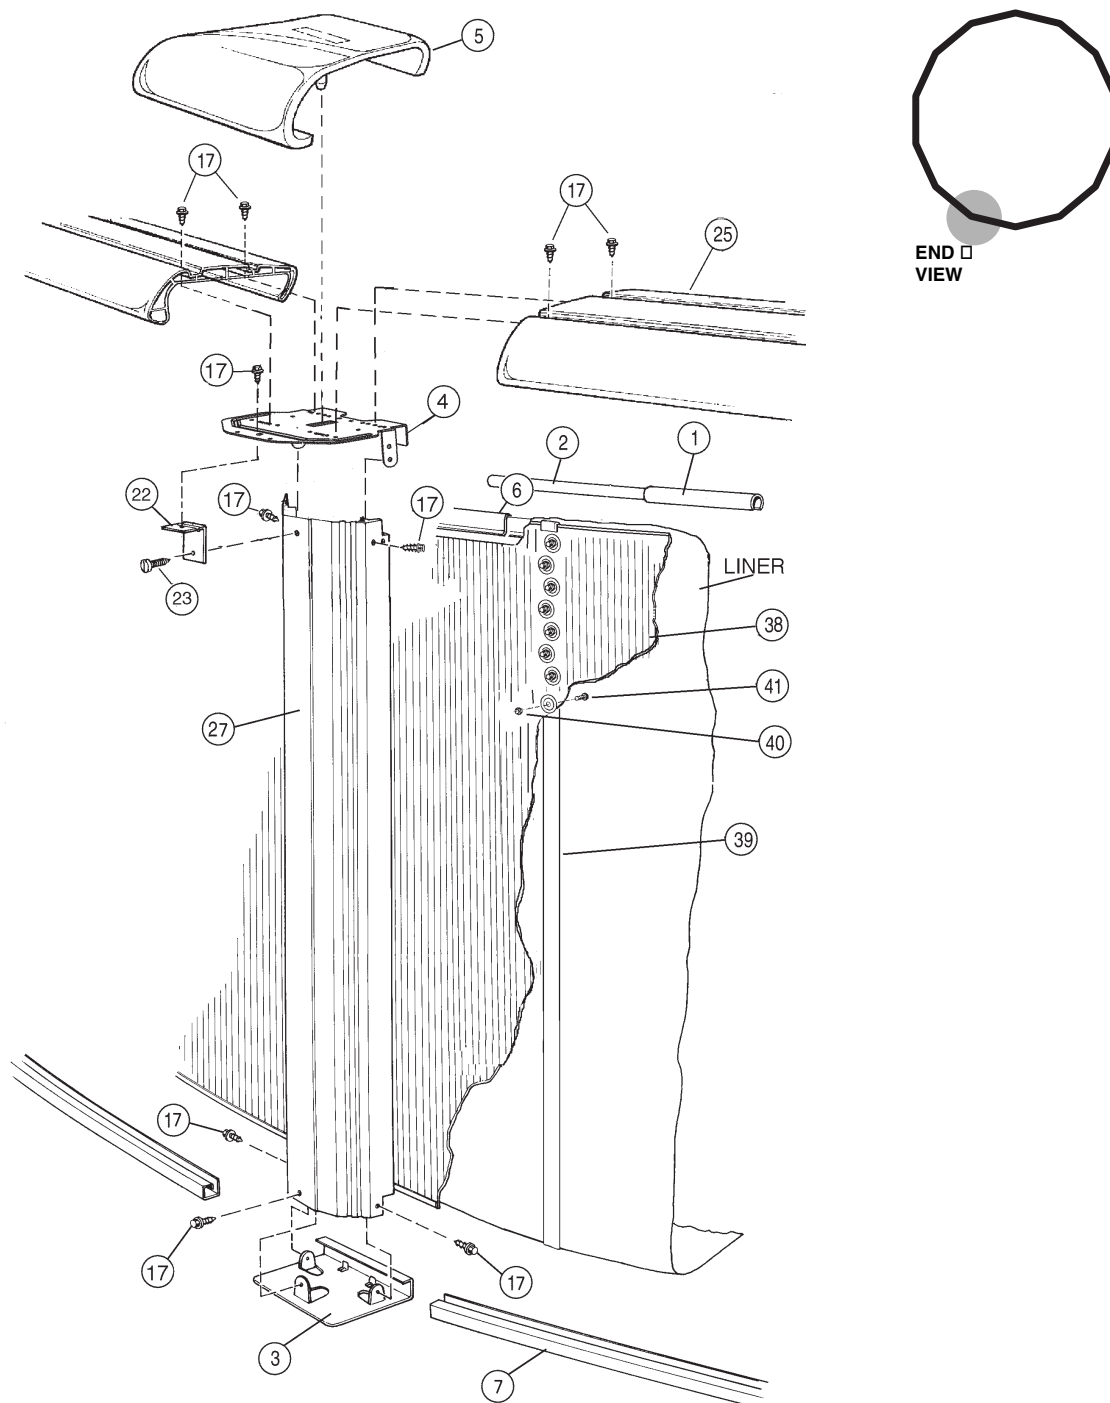

EXPLODED PARTS VIEW

Important! Above-ground pools are designed for swimming and wading only. Do not Dive or Jump! Misuse of your pool may result in crippling injury and/or other dangers to life and health. Do not use slides, diving boards, or any other platform or object which can be used for improper pool entry. Use only an above-ground swimming pool ladder or entry system to enter or exit your pool. Never attempt to swim or reach behind ladders or any other pool entry system. It is the pool owner's responsibility to secure the pool against unauthorized, unsupervised or unintentional entry. It is also the pool owner's responsibility to warn all pool users of the hazards of diving into shallow water: paralyzing injury may result. Always obey all safety rules. Remember, pool safety is everybody's responsibility.

Safety decals and caution information provided with your pool have been endorsed by the U.S. Consumer Product Safety Commission. It is mandatory that the pool owner and installer follow the installation and use directions for all provided safety signs and decals. Juveniles must be supervised at all times by a responsible adult as directed by the USCPSC.

Change of Design: The manufacturer (Hill) expressly reserves the right to change or modify the design and construction of any product in due course of their manufacturing procedures, without incurring any obligation to furnish or install such changes or modifications on products previously or subsequently sold.