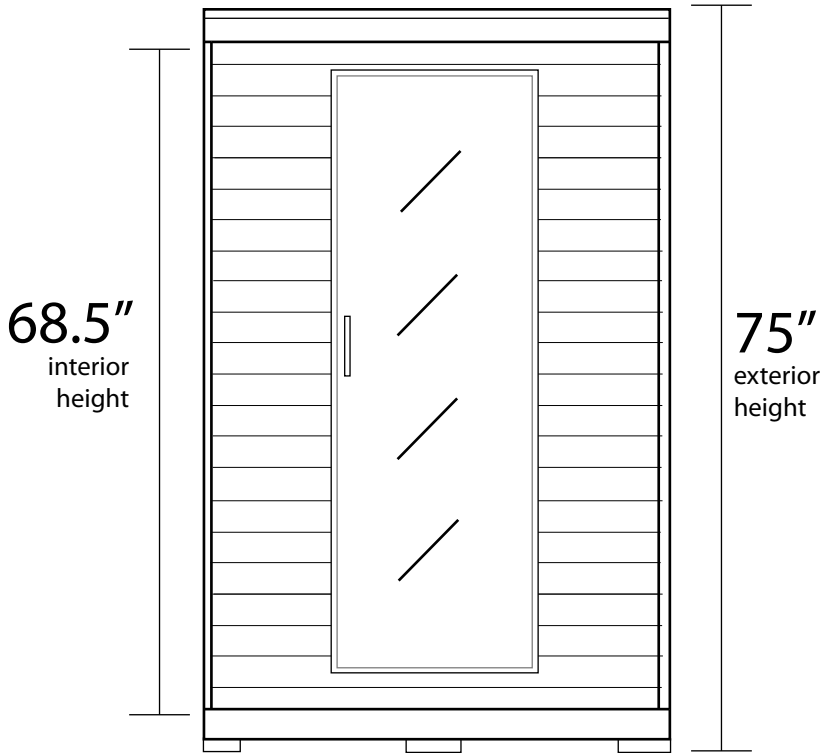

2 Person Sauna

BENCH DIMENSIONS:
Depth: 17.7"
Width: 44.3"