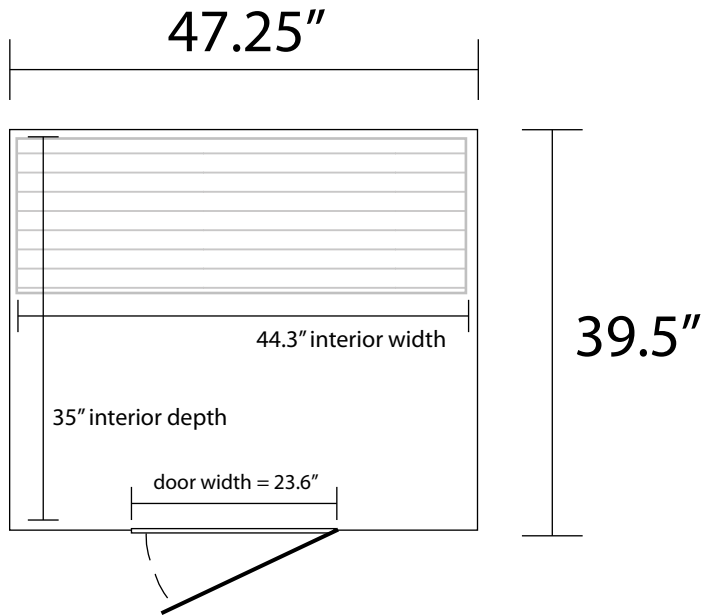

2 Person Sauna

BENCH DIMENSIONS:
Depth: 17.7"
Width: 44.3"