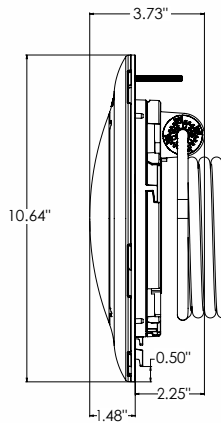

SAVINGS CALCULATION

Financial Savings Calculator

UCL Thin Niche Calculator

To access calculators, scan each QR code from your mobile device. Download a QR code reader from the APP store on your mobile device.

ACCESSORIES

UCL Concrete Niches

Part Number	Description	Approved Lights	Pool/Spa
LFGUY1000	Non Bonded, Non Grounded Low Profile Plastic Pool Niche for Concrete Pools	Universal ColorLogic® and CrystaLogic	Pool
LGGUY1000	Non Bonded, Non Grounded Plastic Spa Niche for Concrete Spas	Universal ColorLogic® and CrystaLogic	Spa

Configurable Trim Rings

Part Number	Pool or Spa	Part Number	Pool or Spa	Color
LNBUY1000	Pool	LQBUY1000	Spa	Black
LNGUY1000	Pool	LQGYU1000	Spa	Gray
LNEUY1000	Pool	LQEUJ1000	Spa	Beige
LNBUY1000	Pool	LQVUY1000	Spa	White Starburst
LNBUY1000	Pool	LQFUY1000	Spa	Blue