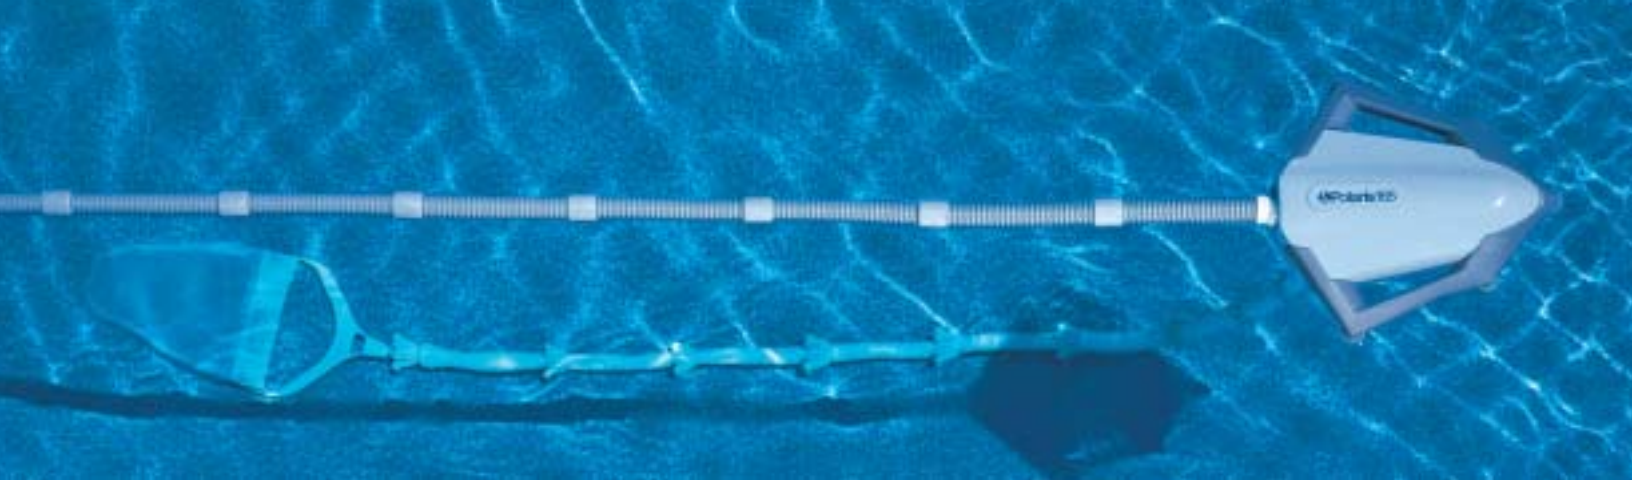

Polaris 165

For all in-ground vinyl or fiberglass pools.

For those who've figured out it's more fun to swim in a pool than clean it.

The Polaris Vac-Sweep® 165 is designed for any vinyl or fiberglass in-ground pool, even those with an uneven bottom up to eight feet deep.

features

- Installs in minutes. Operates with pumps and filtration systems normally found on in-ground pools. Vacuums the bottom and sweeps the sides in three hours or less.
- Patented jet sweep assembly blows water against the pool wall to loosen debris in hard-to-reach places and then sweeps it into an easy-to-remove filter bag.
- Powered by the pressure of clean water returning to your pool, leaving both the filter and skimmer free to eliminate contaminants.
- Unique filter bag removes debris before it reaches your pump basket or filter, prolonging the life of your filtration system.

Polaris TurboTurtle®

accessories

Polaris Turbo Turtle®

Create "turbo-charged" personality with the Turbo Turtle replacement top.

Polaris SpaWand®

Our SpaWand is a simple, effective hand-held device that quickly cleans your spa, pool steps, swimouts and other small bodies of water without hoses or hookups.

The Polaris Vac-Sweep 165 is designed for the following types of debris: