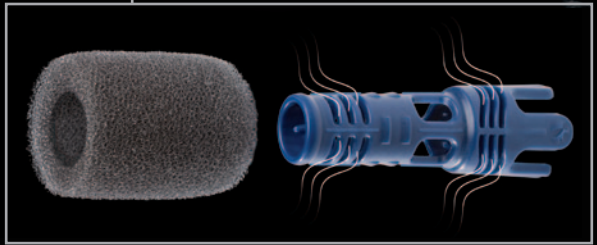

# Polaris® 3900 SPORT

**NEW**  
& IMPROVED

NOW INCLUDES  
TAILSWEEP PRO®

- 50% more flow for ultimate sweeping action
- No more wet windows or walkways

**BONUS**  
TailSweep Pro®

# 3900 SPORT

### LEGENDARY PERFORMANCE

All-wheel PosiDrive system with durable stainless steel drive chain delivers 50% more torque for maximum speed, climbing, maneuverability, and performance.

### UNMATCHED POWER

Powered by a booster pump, the Polaris 3900 Sport has the most vacuum power of any cleaner. It picks up even the largest debris, while filtering and circulating water for a cleaner, clearer pool in less time.