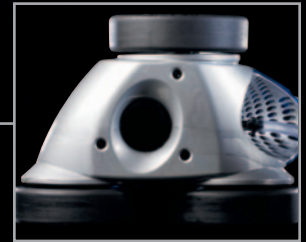

UNMATCHED POWER

Powered by a booster pump, the Polaris 3900 Sport has the most vacuum power of any cleaner. It picks up even the largest debris, while filtering and circulating water for a cleaner, clearer pool in less time.

SMART PHONE SCAN

Zodiac Pool Systems, Inc.

2620 Commerce Way, Vista, CA 92081-8438

www.PolarisPool.com

www.facebook.com/PolarisPool

©2011 Zodiac Pool Systems, Inc. All rights reserved. ZODIAC® is a registered trademark of Zodiac International, S.A.S.U., used under license.

SL875 Rev A 1011