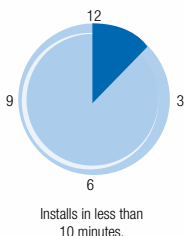

Automatic Pool Cleaner for Above-Ground Pools

No manual pool cleaning makes a whale of a difference.

Wanda the Whale® provides you with easy, trouble-free operation. You never need to empty or replace debris bags. And because Wanda the Whale works with your existing filtration system, no extra energy-consuming booster pump is required. Everything for simple, 10-minute-or-less installation is included – even the hoses.

This whale swims with a smart crowd. As part of a complete family of superior quality products designed to keep your pool at its sparkling best, Wanda the Whale® is the smart alternative to the drudgery of manual cleaning. And it's from Hayward, the company that engineered automatic pool cleaning technology.

Wanda the Whale covers a lot of ground automatically.

Wanda the Whale utilizes patented SmartDrive® programmed steering to clean faster and more thoroughly than random cleaners. After you see how effortlessly Wanda the Whale keeps your pool clean, you'll never see a need to manually clean your pool again.

This whale knows how to use it's spout.

Plus, Wanda the Whale improves water circulation by acting as a moving main drain, pulling water from the bottom of your pool as it moves. Your water circulates and your pool stays cleaner – without the overuse of chemical sanitizers.