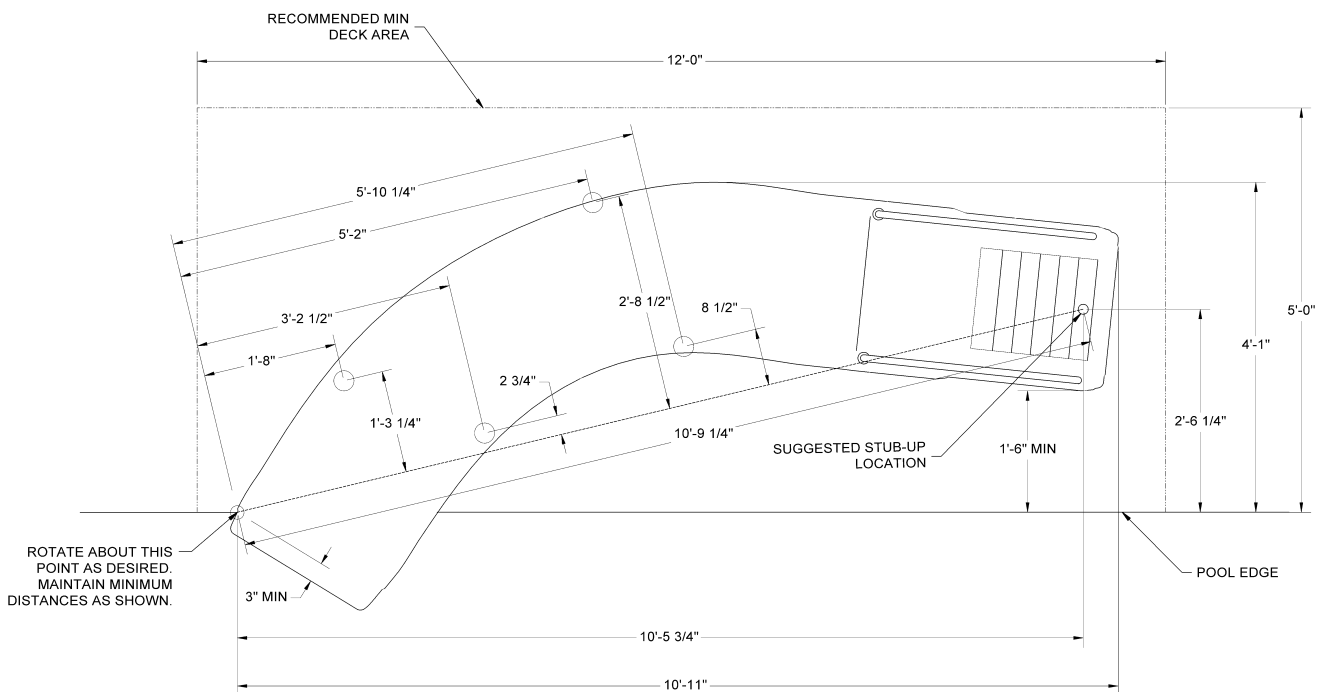

Wild Ride™ Footprint for LEFT Turn Slide