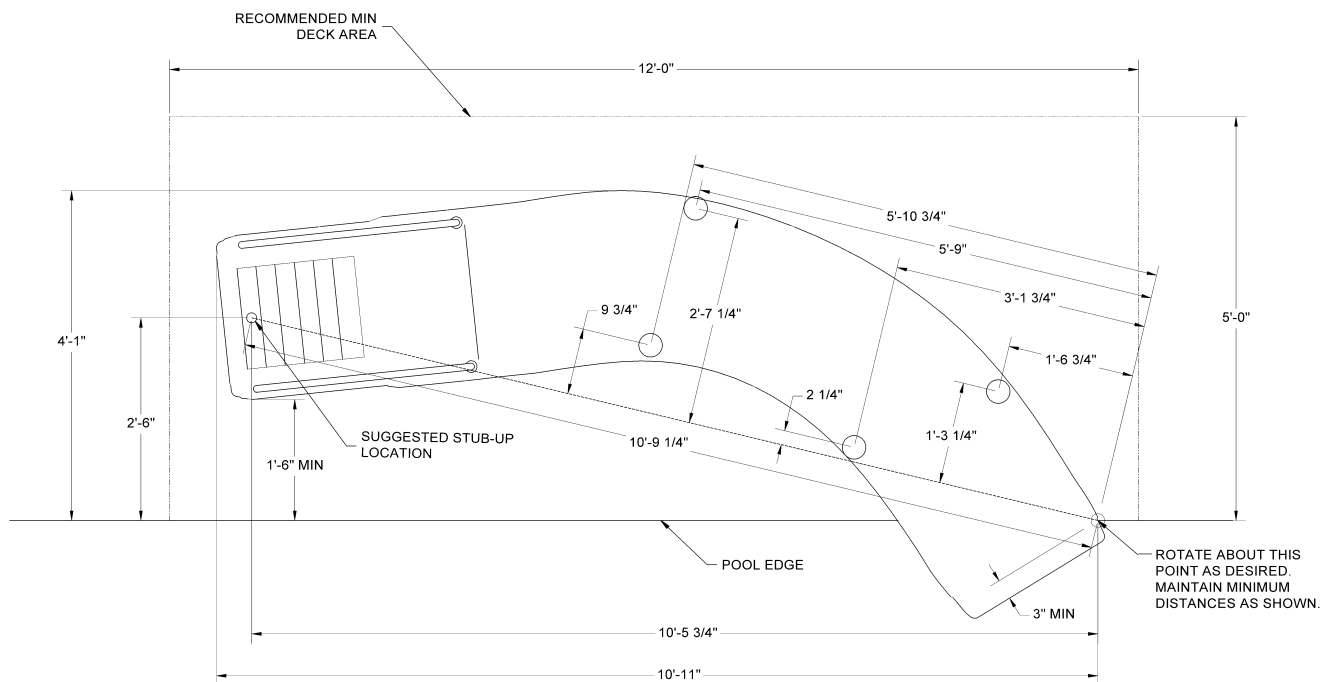

WILD RIDE™ SLIDE:

FEATURES:

- Durable & Long Lasting Acrylic With Fiberglass Reinforcements
- Available in White, Tan, Gray & Blue
- Available in Right or Left Turn
- 77.5" High at Seating Area
- Zoom-Flume™ Water Supply System
- Stainless Steel Rails, Legs & Hardware
- Exclusive Stainless Steel Deck Flanges
- Optional Powder Coated Rails & Legs
- Fully Molded Steps Provide Safe Access to Slide Flume
- Weight Limit = 250 Lbs.
- See Available Slide Colors on Pg. 29

WILD RIDE™ - RIGHT

DESCRIPTION	PART NUMBER
Wild Ride Slide - right - wht	Part #WRS-CR-SS
Wild Ride Slide - right - blue	Part #WRS-CRB-SS
Wild Ride Slide - right - tan	Part #WRS-CRT-SS
Wild Ride Slide - right - gray	Part #WRS-CRG-SS

Wild Ride™ Footprint for RIGHT Turn Slide

WILD RIDE™ SLIDE:

Zoom-flume™
Water Supply System

FEATURES:

- Durable & Long Lasting Acrylic With Fiberglass Reinforcements
- Available in White, Tan, Gray & Blue
- Available in Right or Left Turn
- 77.5" High at Seating Area
- Zoom-Flume™ Water Supply System
- Stainless Steel Rails, Legs & Hardware
- Exclusive Stainless Steel Deck Flanges
- Optional Powder Coated Rails & Legs
- Fully Molded Steps Provide Safe Access to Slide Flume
- Weight Limit = 250 Lbs.
- See Available Slide Colors on Pg. 29