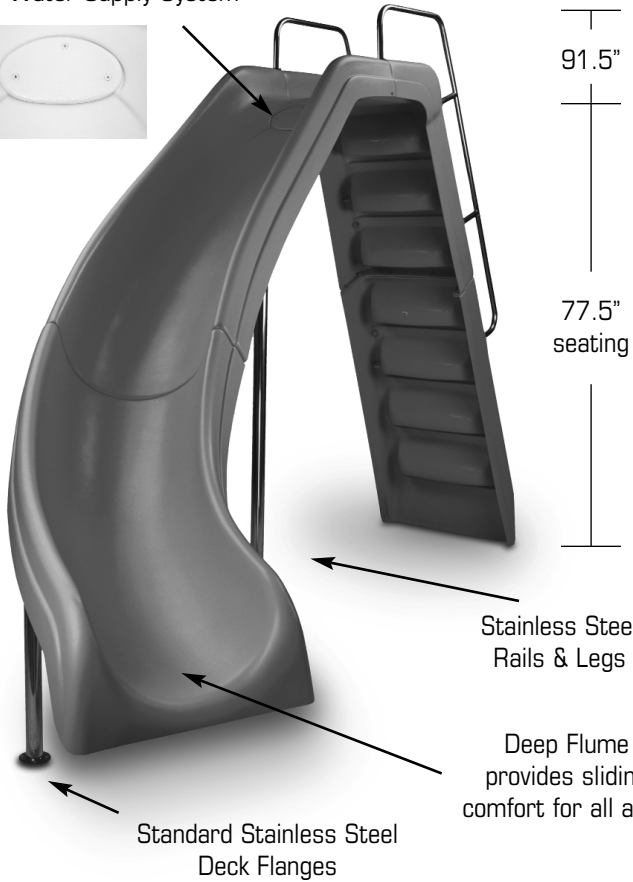

WILD RIDE™ SLIDE:

FEATURES:

- Durable & Long Lasting Acrylic With Fiberglass Reinforcements
- Available in White, Tan, Gray & Blue
- Available in Right or Left Turn
- 77.5" High at Seating Area
- Zoom-Flume™ Water Supply System
- Stainless Steel Rails, Legs & Hardware
- Exclusive Stainless Steel Deck Flanges
- Optional Powder Coated Rails & Legs
- Fully Molded Steps Provide Safe Access to Slide Flume
- Weight Limit = 250 Lbs.
- See Available Slide Colors on Pg. 29

WILD RIDE™ - RIGHT

DESCRIPTION	PART NUMBER
Wild Ride Slide - right - wht	Part #WRS-CR-SS
Wild Ride Slide - right - blue	Part #WRS-CRB-SS
Wild Ride Slide - right - tan	Part #WRS-CRT-SS
Wild Ride Slide - right - gray	Part #WRS-CRG-SS

comes w/ss hardware
w/powder coated handrails, add **-H**
w/powder coated handrails, legs, & deck anchors, add **-A**

Custom Powder Coated Colors = White -1; Earth: -3;
Copper Vein: -4; Hammertone Gray: -6; Light Gray: -9
(add custom color code behind part # when ordering)

Wild Ride™ Footprint for RIGHT Turn Slide

WILD RIDE™ SLIDE:

Zoom-flume™
Water Supply System

FEATURES:

- Durable & Long Lasting Acrylic With Fiberglass Reinforcements
- Available in White, Tan, Gray & Blue
- Available in Right or Left Turn
- 77.5" High at Seating Area
- Zoom-Flume™ Water Supply System
- Stainless Steel Rails, Legs & Hardware
- Exclusive Stainless Steel Deck Flanges
- Optional Powder Coated Rails & Legs
- Fully Molded Steps Provide Safe Access to Slide Flume
- Weight Limit = 250 Lbs.
- See Available Slide Colors on Pg. 29