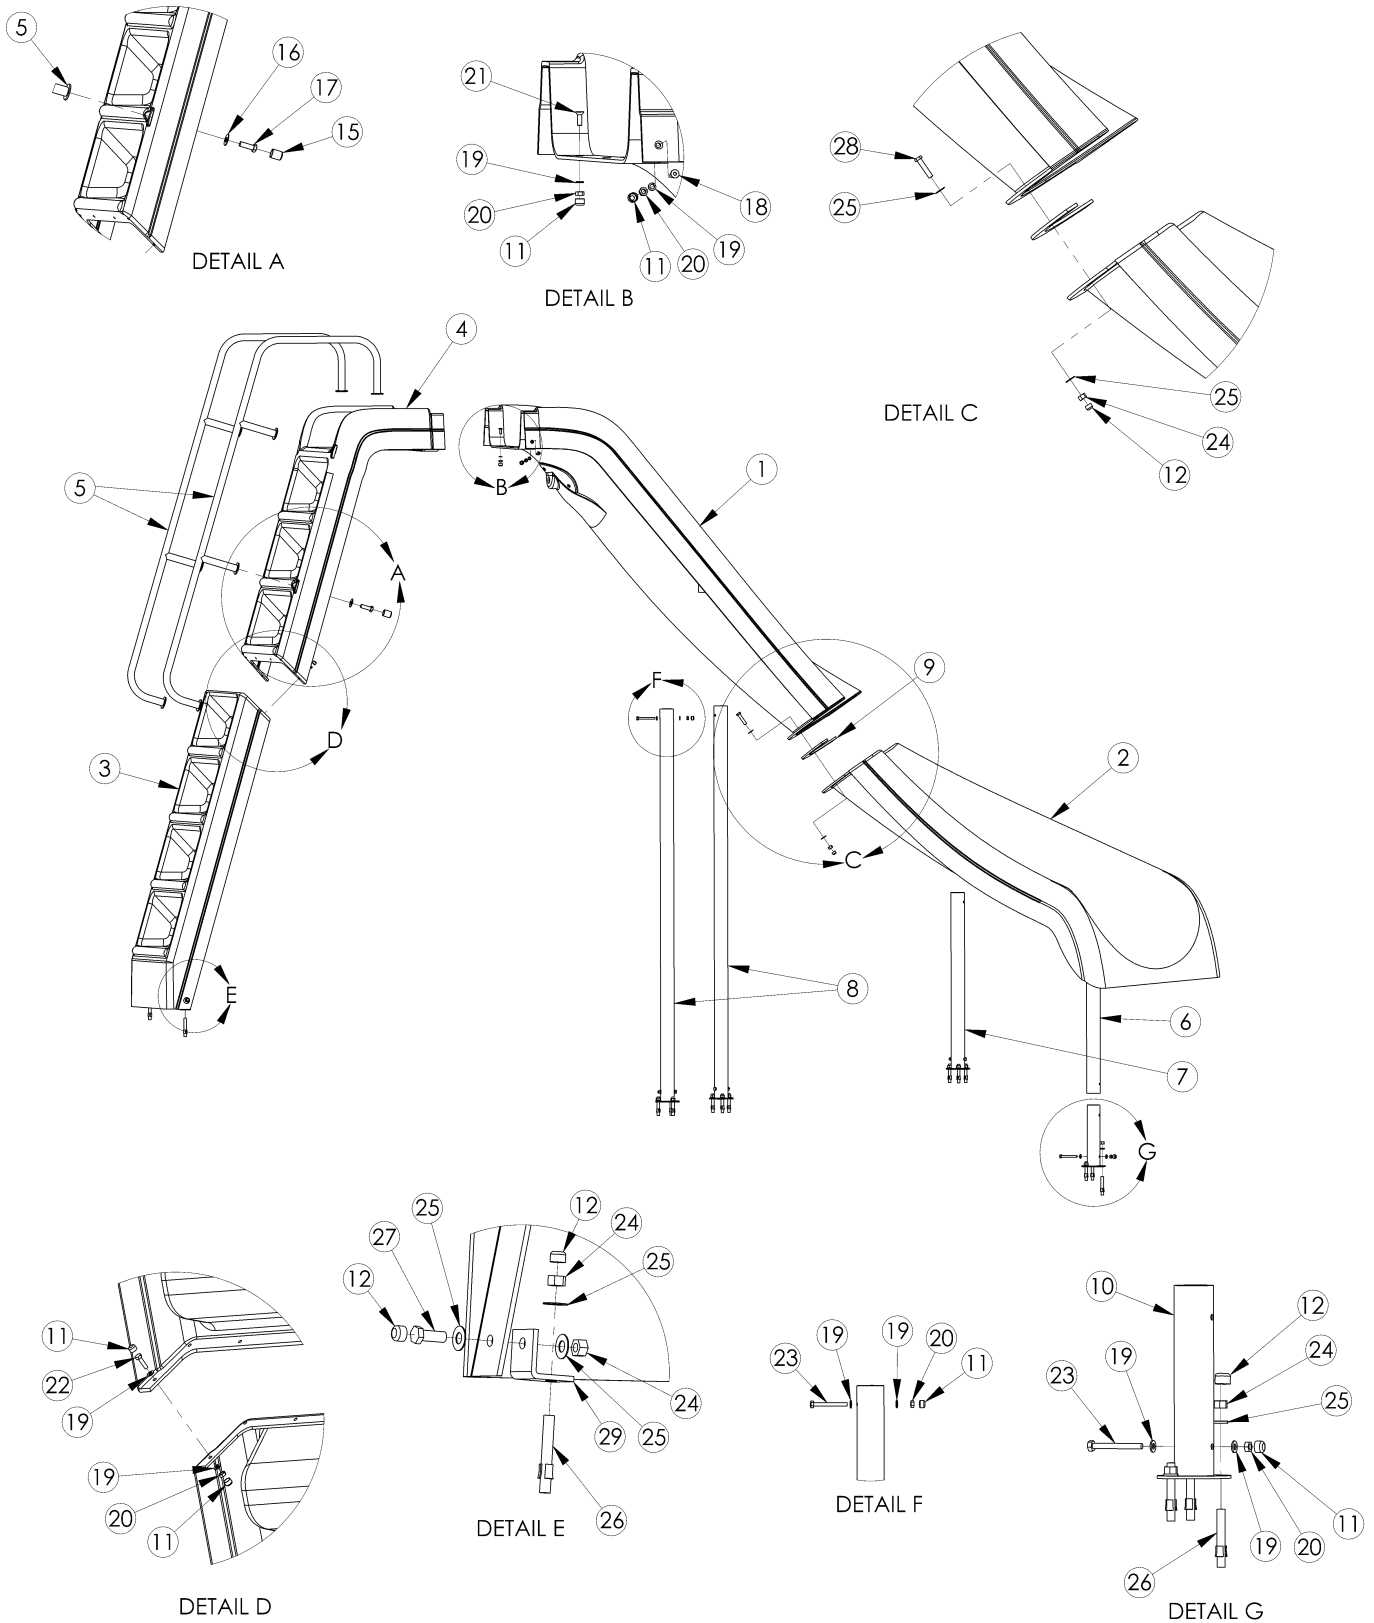

WILD RIDE™ SLIDE (W-RIDE-CR-SS):

RESIDENTIAL SLIDES

WILD RIDE™ SLIDE (W-RIDE-CR-SS):

ALL CHART INFORMATION BELOW CORRESPONDS WITH THE DRAWING ON THE PREVIOUS PAGE.

DRAWING REPRESENTS THE FOLLOWING PART NUMBERS:	
W-RIDE-CL-SS	W-RIDE-CR-SS (shown)

ITEM #	COMPONENT	DESCRIPTION	HARDWARE KITS/PARTS KITS – QTY. COUNTS											
			SH-101	SH-102	SH-103	SH-104	SH-106	SH-107	SH-108	HOSE	WRS			
1	WRS-URUN-W-R	WILD RIDE UPPER RUNWAY												1
2	WRS-LRUN-W-R	WILD RIDE LOWER RUNWAY												1
3	WRS-LSTEP-W	WILD RIDE STEP LOWER SECTION												1
4	WRS-USTEP-W	WILD RIDE STEP UPPER SECTION												1
5	WRS-HD RAIL	WILD RIDE HANDRAIL												2
6	WW-24-1/2"-LEG	LEG, 24-1/2"												1
7	WW-22"-LEG	LEG, 22"												1
8	WW-54-1/2"-LEG	LEG, 54-1/2"												2
9	H-WRS GASKET	GASKET, CLOSED CELL NEOPRENE SPONGE												1
10	DECK ANCHOR	9" STAINLESS STEEL DECK ANCHOR								4				
11	H-.463 X .310 CAP	.463 X .310 PROTECTIVE CAP					25	1						
12	H-.562 X .390 CAP	.562 X .390 PROTECTIVE CAP					16	3						
13	H-1 BALL VALVE	1" BALL VALVE-SLIP WHITE											1*	
14	H-1 SPA HOSE	10 FEET OF 1" PVC FLEX PIPE											1*	
15	H-1 WHT CAP	.750 X 1" GRAY NUT CAP					6							
16	H-SS 1/2 F WAS	1/2" FLAT WASHER S.S.	8											
17	H-SS 1/2-13 BOL	1/2" X 1-1/2" HEX HEAD BOLT S.S.	8											
18	H-SS 1/4 FL HEAD	1/4-20 X 3/4" SOC FLAT C/S SS									2			
19	H-SS 1/4 FLAT W	1/4" FLAT WASHER SS 18.8	17	8				2						
20	H-SS 1/4 H NUT	1/4" HEX NUT SS	11	4				1						
21	H-SS 1/4 X 1-1/4 F	1/4-20 X 1-1/4" SOC FLAT C/S 1									3			
22	H-SS 1/4-20 X 1	1/4" X 1" HEX HEAD BOLT S.S.	6											
23	H-SS 1/4X2-1/4H	1/4" X 2-1/4" HEX HEAD BOLT S.S.		4				1						
24	H-SS 3/8 F NUT	3/8" HEX NUT SS		6	2			3						
25	H-SS 3/8 FLT WASHER	3/8" X 1" FLAT WASHER S.S.		12	4			3						
26	H-SS 3/8 WEDGE	3/8 X 2-3/4 WEDGE ANCHOR ST.ST			2			3						
27	H-SS 3/8X1 H B	3/8" X 1" HEX HEAD BOLT S.S.			2									
28	H-SS 3/8X1-3/4	3/8" X 1-3/4" HEX HEAD BOLT S.S.		6										
29	L-BRACKET	L-BRACKET, LADDER ANCHOR, WHITE									2			

* not pictured

NOTES:

Wild Ride Slides available in both right and left turns.
Wild Ride slides available with custom powder coated handrails and legs.

RESIDENTIAL SLIDES