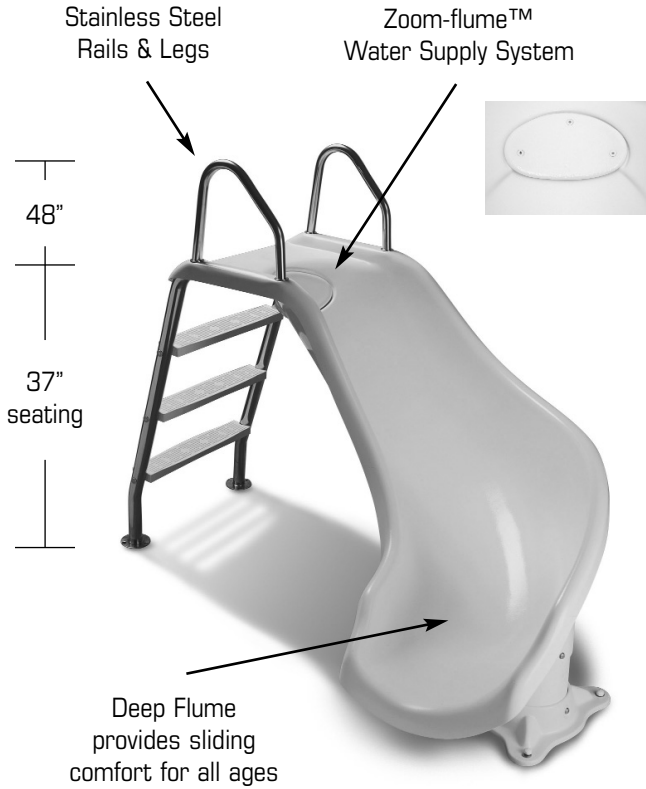

ZOOMERANG™ SLIDE:

FEATURES:

- Durable & Long Lasting Acrylic Construction
- Available in White Only
- Available in Right Turn Only
- 37" High at Seating Area
- Zoom-Flume™ Water Supply System
- Stainless Steel Rails, Legs & Hardware
- Discretely Sits Below a 6' Privacy Fence
- Designed for In-Ground Pools
- Minimum Water Depth of 3'6"
- Water Supply Attaches Directly to Pool Return Inlet
- Weight Limit = 200 Lbs.

RESIDENTIAL SLIDES

ZOOMERANG™ SLIDE

DESCRIPTION	PART NUMBER
Zoomerang Slide - right - wht	Part #ZM-CR-SS

comes w/ss hardware

Zoomerang™ Footprint for RIGHT Turn Only Slide

ZOOMERANG™ SLIDE (ZM-CR-SS):

RESIDENTIAL SLIDES

ZOOMERANG™ SLIDE (ZM-CR-SS):

ALL CHART INFORMATION BELOW CORRESPONDS WITH THE DRAWING ON THE PREVIOUS PAGE.

DRAWING REPRESENTS THE FOLLOWING PART NUMBERS:
ZM-CR-SS

ITEM #	COMPONENT	DESCRIPTION	KITS – QTY. COUNTS		
			ZM-H1-SS	ZM-H2-SS	ZM
1	ZM-R	ZOOMERANG RUNWAY			1
2	ZM-B	FLUME SUPPORT BASE			1
3	ZM-Ladder	ZOOMERANG LADDER			2
4	ZM-T	ZOOMERANG LADDER TREADS			3
5	ZM-HR	ZOOMERANG HANDRAILS			2
6	LADDER ESCUTCHEONS	LADDER ESCUTCHEONS			2
7	H-.463 X .310 CAP	GRAY PROTECTIVE CAP		3	
8	H-.562 X .390 CAP	GRAY PROTECTIVE CAP		3	
9	H-NYLON BUSHING	.500 OD X.257 ID NYLON BUSHING		3	
10	H-SS 1/4 FLAT W	1/4" FLAT WASHER S.S.		6	
11	H-SS 1/4 H C/S	1/4" X 1-1/4" HEX HEAD BOLT S.S.		3	
12	H-SS 1/4 H NUT	1/4" FINISH HEX NUT S.S.		3	
13	H-SS 3/8 FLT WASHER	3/8" X 1" FLAT WASHER S.S.	4		
14	H-SS 3/8 F NUT	3/8" FINISH NUT S.S.		1	
15	H-SS 3/8 WEDGE	3/8" X 2-3/4" WEDGE ANCHOR W/NUT & WASHER S.S.	4	3	
16	H-SS 3/8 X 3 TAP	3/8" X 3" HEX HEAD TAP BOLT S.S.	4		
17	H-SS 5/16 BOLT	5/16 X 2 3/4" LADDER BOLT S.S.	6		
18	H-SS 5/16 F WAS	5/16" SAE FLAT WASHER S.S.	6		
19	H-SS 5/16 H NUT	5/16"HEX FINISH NUT S.S.	6		
20	H-VINYL NUT CAP	1-5/8" X 1/2" WHITE VINYL CAP	2		

NOTES:

Zoomerang available in white only.
 Zoomerang available in right turn only.