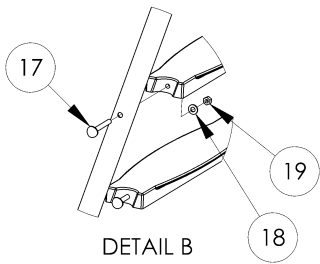

ZOOMERANG™ SLIDE:

FEATURES:

- Durable & Long Lasting Acrylic Construction
- Available in White Only
- Available in Right Turn Only
- 37" High at Seating Area
- Zoom-Flume™ Water Supply System
- Stainless Steel Rails, Legs & Hardware
- Discretely Sits Below a 6' Privacy Fence
- Designed for In-Ground Pools
- Minimum Water Depth of 3'6"
- Water Supply Attaches Directly to Pool Return Inlet
- Weight Limit = 200 Lbs.

RESIDENTIAL SLIDES

ZOOMERANG™ SLIDE

DESCRIPTION	PART NUMBER
Zoomerang Slide - right - wht	Part #ZM-CR-SS

comes w/ss hardware

Zoomerang™ Footprint for RIGHT Turn Only Slide

ZOOMERANG™ SLIDE (ZM-CR-SS):

RESIDENTIAL SLIDES

ZOOMERANG™ SLIDE (ZM-CR-SS):

ALL CHART INFORMATION BELOW CORRESPONDS WITH THE DRAWING ON THE PREVIOUS PAGE.

DRAWING REPRESENTS THE FOLLOWING PART NUMBERS:
ZM-CR-SS

ITEM #	COMPONENT	DESCRIPTION	KITS – QTY. COUNTS		
			ZM-H1-SS	ZM-H2-SS	ZM
1	ZM-R	ZOOMERANG RUNWAY			1
2	ZM-B	FLUME SUPPORT BASE			1
3	ZM-Ladder	ZOOMERANG LADDER			2
4	ZM-T	ZOOMERANG LADDER TREADS			3
5	ZM-HR	ZOOMERANG HANDRAILS			2
6	LADDER ESCUTCHEONS	LADDER ESCUTCHEONS			2
7	H-.463 X .310 CAP	GRAY PROTECTIVE CAP		3	
8	H-.562 X .390 CAP	GRAY PROTECTIVE CAP		3	
9	H-NYLON BUSHING	.500 OD X.257 ID NYLON BUSHING		3	
10	H-SS 1/4 FLAT W	1/4" FLAT WASHER S.S.		6	
11	H-SS 1/4 H C/S	1/4" X 1-1/4" HEX HEAD BOLT S.S.		3	
12	H-SS 1/4 H NUT	1/4" FINISH HEX NUT S.S.		3	
13	H-SS 3/8 FLT WASHER	3/8" X 1" FLAT WASHER S.S.	4		
14	H-SS 3/8 F NUT	3/8" FINISH NUT S.S.		1	
15	H-SS 3/8 WEDGE	3/8" X 2-3/4" WEDGE ANCHOR W/NUT & WASHER S.S.	4	3	
16	H-SS 3/8 X 3 TAP	3/8" X 3" HEX HEAD TAP BOLT S.S.	4		
17	H-SS 5/16 BOLT	5/16 X 2 3/4" LADDER BOLT S.S.	6		
18	H-SS 5/16 F WAS	5/16" SAE FLAT WASHER S.S.	6		
19	H-SS 5/16 H NUT	5/16"HEX FINISH NUT S.S.	6		
20	H-VINYL NUT CAP	1-5/8" X 1/2" WHITE VINYL CAP	2		