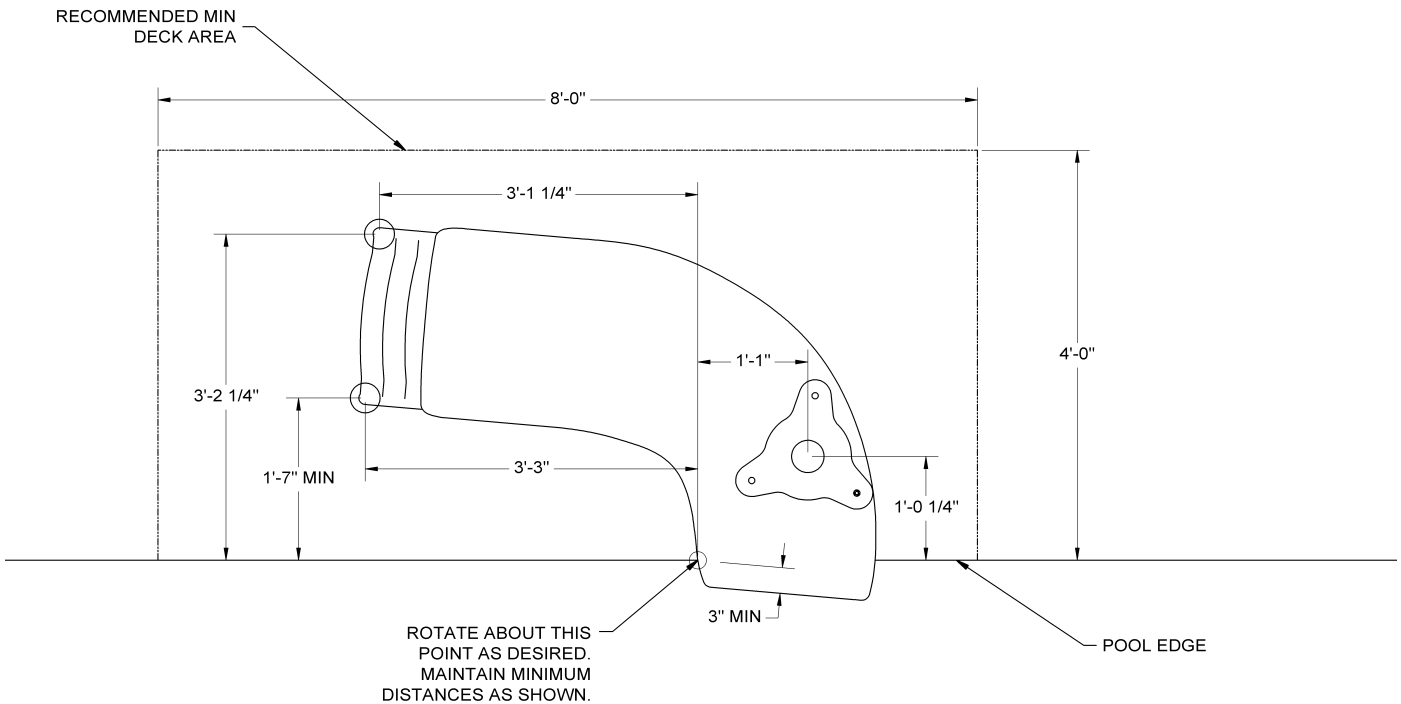

ZOOMERANG™ SLIDE:

FEATURES:

- Durable & Long Lasting Acrylic Construction
- Available in White Only
- Available in Right Turn Only
- 37" High at Seating Area
- Zoom-Flume™ Water Supply System
- Stainless Steel Rails, Legs & Hardware
- Discretely Sits Below a 6' Privacy Fence
- Designed for In-Ground Pools
- Minimum Water Depth of 3'6"
- Water Supply Attaches Directly to Pool Return Inlet
- Weight Limit = 200 Lbs.

RESIDENTIAL SLIDES

ZOOMERANG™ SLIDE

DESCRIPTION	PART NUMBER
Zoomerang Slide - right - wht	Part #ZM-CR-SS

comes w/ss hardware

Zoomerang™ Footprint for RIGHT Turn Only Slide

ZOOMERANG™ SLIDE (ZM-CR-SS):

RESIDENTIAL SLIDES

ZOOMERANG™ SLIDE (ZM-CR-SS):

ALL CHART INFORMATION BELOW CORRESPONDS WITH THE DRAWING ON THE PREVIOUS PAGE.

DRAWING REPRESENTS THE FOLLOWING PART NUMBERS:
ZM-CR-SS

ITEM #	COMPONENT	DESCRIPTION	KITS – QTY. COUNTS		
			ZM-H1-SS	ZM-H2-SS	ZM
1	ZM-R	ZOOMERANG RUNWAY			1
2	ZM-B	FLUME SUPPORT BASE			1
3	ZM-Ladder	ZOOMERANG LADDER			2
4	ZM-T	ZOOMERANG LADDER TREADS			3
5	ZM-HR	ZOOMERANG HANDRAILS			2
6	LADDER ESCUTCHEONS	LADDER ESCUTCHEONS			2
7	H-.463 X .310 CAP	GRAY PROTECTIVE CAP		3	
8	H-.562 X .390 CAP	GRAY PROTECTIVE CAP		3	
9	H-NYLON BUSHING	.500 OD X.257 ID NYLON BUSHING		3	
10	H-SS 1/4 FLAT W	1/4" FLAT WASHER S.S.		6	
11	H-SS 1/4 H C/S	1/4" X 1-1/4" HEX HEAD BOLT S.S.		3	
12	H-SS 1/4 H NUT	1/4" FINISH HEX NUT S.S.		3	
13	H-SS 3/8 FLT WASHER	3/8" X 1" FLAT WASHER S.S.	4		
14	H-SS 3/8 F NUT	3/8" FINISH NUT S.S.		1	
15	H-SS 3/8 WEDGE	3/8" X 2-3/4" WEDGE ANCHOR W/NUT & WASHER S.S.	4	3	
16	H-SS 3/8 X 3 TAP	3/8" X 3" HEX HEAD TAP BOLT S.S.	4		
17	H-SS 5/16 BOLT	5/16 X 2 3/4" LADDER BOLT S.S.	6		
18	H-SS 5/16 F WAS	5/16" SAE FLAT WASHER S.S.	6		
19	H-SS 5/16 H NUT	5/16"HEX FINISH NUT S.S.	6		
20	H-VINYL NUT CAP	1-5/8" X 1/2" WHITE VINYL CAP	2		