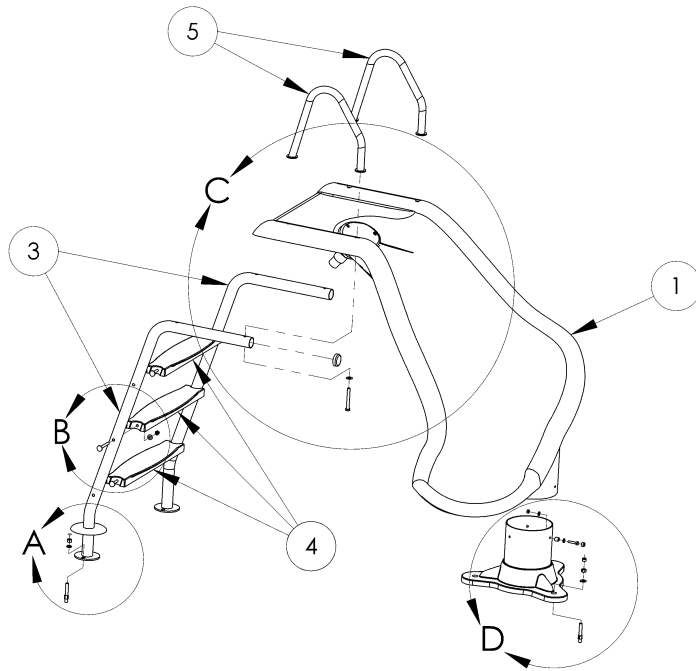

ZOOMERANG™ SLIDE:

FEATURES:

- Durable & Long Lasting Acrylic Construction
- Available in White Only
- Available in Right Turn Only
- 37" High at Seating Area
- Zoom-Flume™ Water Supply System
- Stainless Steel Rails, Legs & Hardware
- Discretely Sits Below a 6' Privacy Fence
- Designed for In-Ground Pools
- Minimum Water Depth of 3'6"
- Water Supply Attaches Directly to Pool Return Inlet
- Weight Limit = 200 Lbs.

RESIDENTIAL SLIDES

ZOOMERANG™ SLIDE

DESCRIPTION	PART NUMBER
Zoomerang Slide - right - wht	Part #ZM-CR-SS

comes w/ss hardware

Zoomerang™ Footprint for RIGHT Turn Only Slide

ZOOMERANG™ SLIDE (ZM-CR-SS):

RESIDENTIAL SLIDES

ZOOMERANG™ SLIDE (ZM-CR-SS):

ALL CHART INFORMATION BELOW CORRESPONDS WITH THE DRAWING ON THE PREVIOUS PAGE.

DRAWING REPRESENTS THE FOLLOWING PART NUMBERS:
ZM-CR-SS

ITEM #	COMPONENT	DESCRIPTION	KITS – QTY. COUNTS		
			ZM-H1-SS	ZM-H2-SS	ZM
1	ZM-R	ZOOMERANG RUNWAY			1
2	ZM-B	FLUME SUPPORT BASE			1
3	ZM-Ladder	ZOOMERANG LADDER			2
4	ZM-T	ZOOMERANG LADDER TREADS			3
5	ZM-HR	ZOOMERANG HANDRAILS			2
6	LADDER ESCUTCHEONS	LADDER ESCUTCHEONS			2
7	H-.463 X .310 CAP	GRAY PROTECTIVE CAP		3	
8	H-.562 X .390 CAP	GRAY PROTECTIVE CAP		3	
9	H-NYLON BUSHING	.500 OD X.257 ID NYLON BUSHING		3	
10	H-SS 1/4 FLAT W	1/4" FLAT WASHER S.S.		6	
11	H-SS 1/4 H C/S	1/4" X 1-1/4" HEX HEAD BOLT S.S.		3	
12	H-SS 1/4 H NUT	1/4" FINISH HEX NUT S.S.		3	
13	H-SS 3/8 FLT WASHER	3/8" X 1" FLAT WASHER S.S.	4		
14	H-SS 3/8 F NUT	3/8" FINISH NUT S.S.		1	
15	H-SS 3/8 WEDGE	3/8" X 2-3/4" WEDGE ANCHOR W/NUT & WASHER S.S.	4	3	
16	H-SS 3/8 X 3 TAP	3/8" X 3" HEX HEAD TAP BOLT S.S.	4		
17	H-SS 5/16 BOLT	5/16 X 2 3/4" LADDER BOLT S.S.	6		
18	H-SS 5/16 F WAS	5/16" SAE FLAT WASHER S.S.	6		
19	H-SS 5/16 H NUT	5/16"HEX FINISH NUT S.S.	6		
20	H-VINYL NUT CAP	1-5/8" X 1/2" WHITE VINYL CAP	2		