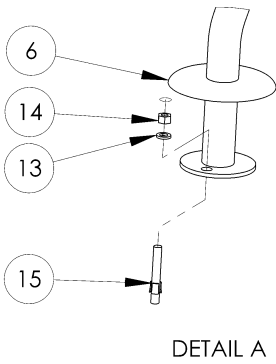

ZOOMERANG™ SLIDE:

FEATURES:

- Durable & Long Lasting Acrylic Construction
- Available in White Only
- Available in Right Turn Only
- 37" High at Seating Area
- Zoom-Flume™ Water Supply System
- Stainless Steel Rails, Legs & Hardware
- Discretely Sits Below a 6' Privacy Fence
- Designed for In-Ground Pools
- Minimum Water Depth of 3'6"
- Water Supply Attaches Directly to Pool Return Inlet
- Weight Limit = 200 Lbs.

RESIDENTIAL SLIDES

ZOOMERANG™ SLIDE

DESCRIPTION	PART NUMBER
Zoomerang Slide - right - wht	Part #ZM-CR-SS

comes w/ss hardware

Zoomerang™ Footprint for RIGHT Turn Only Slide

ZOOMERANG™ SLIDE (ZM-CR-SS):

RESIDENTIAL SLIDES

ZOOMERANG™ SLIDE (ZM-CR-SS):

ALL CHART INFORMATION BELOW CORRESPONDS WITH THE DRAWING ON THE PREVIOUS PAGE.

DRAWING REPRESENTS THE FOLLOWING PART NUMBERS:
ZM-CR-SS

ITEM #	COMPONENT	DESCRIPTION	KITS – QTY. COUNTS		
			ZM-H1-SS	ZM-H2-SS	ZM
1	ZM-R	ZOOMERANG RUNWAY			1
2	ZM-B	FLUME SUPPORT BASE			1
3	ZM-Ladder	ZOOMERANG LADDER			2
4	ZM-T	ZOOMERANG LADDER TREADS			3
5	ZM-HR	ZOOMERANG HANDRAILS			2
6	LADDER ESCUTCHEONS	LADDER ESCUTCHEONS			2
7	H-.463 X .310 CAP	GRAY PROTECTIVE CAP		3	
8	H-.562 X .390 CAP	GRAY PROTECTIVE CAP		3	
9	H-NYLON BUSHING	.500 OD X.257 ID NYLON BUSHING		3	
10	H-SS 1/4 FLAT W	1/4" FLAT WASHER S.S.		6	
11	H-SS 1/4 H C/S	1/4" X 1-1/4" HEX HEAD BOLT S.S.		3	
12	H-SS 1/4 H NUT	1/4" FINISH HEX NUT S.S.		3	
13	H-SS 3/8 FLT WASHER	3/8" X 1" FLAT WASHER S.S.	4		
14	H-SS 3/8 F NUT	3/8" FINISH NUT S.S.		1	
15	H-SS 3/8 WEDGE	3/8" X 2-3/4" WEDGE ANCHOR W/NUT & WASHER S.S.	4	3	
16	H-SS 3/8 X 3 TAP	3/8" X 3" HEX HEAD TAP BOLT S.S.	4		
17	H-SS 5/16 BOLT	5/16 X 2 3/4" LADDER BOLT S.S.	6		
18	H-SS 5/16 F WAS	5/16" SAE FLAT WASHER S.S.	6		
19	H-SS 5/16 H NUT	5/16"HEX FINISH NUT S.S.	6		
20	H-VINYL NUT CAP	1-5/8" X 1/2" WHITE VINYL CAP	2		