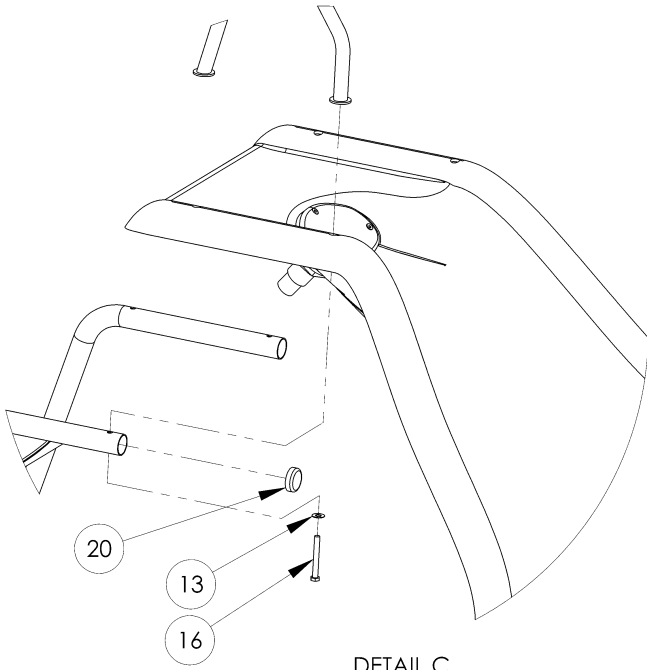

ZOOMERANG™ SLIDE:

FEATURES:

- Durable & Long Lasting Acrylic Construction
- Available in White Only
- Available in Right Turn Only
- 37" High at Seating Area
- Zoom-Flume™ Water Supply System
- Stainless Steel Rails, Legs & Hardware
- Discretely Sits Below a 6' Privacy Fence
- Designed for In-Ground Pools
- Minimum Water Depth of 3'6"
- Water Supply Attaches Directly to Pool Return Inlet
- Weight Limit = 200 Lbs.

RESIDENTIAL SLIDES

ZOOMERANG™ SLIDE

DESCRIPTION	PART NUMBER
Zoomerang Slide - right - wht	Part #ZM-CR-SS

comes w/ss hardware

Zoomerang™ Footprint for RIGHT Turn Only Slide

ZOOMERANG™ SLIDE (ZM-CR-SS):

RESIDENTIAL SLIDES

ZOOMERANG™ SLIDE (ZM-CR-SS):

ALL CHART INFORMATION BELOW CORRESPONDS WITH THE DRAWING ON THE PREVIOUS PAGE.

DRAWING REPRESENTS THE FOLLOWING PART NUMBERS:
ZM-CR-SS

ITEM #	COMPONENT	DESCRIPTION	KITS – QTY. COUNTS		
			ZM-H1-SS	ZM-H2-SS	ZM
1	ZM-R	ZOOMERANG RUNWAY			1
2	ZM-B	FLUME SUPPORT BASE			1
3	ZM-Ladder	ZOOMERANG LADDER			2
4	ZM-T	ZOOMERANG LADDER TREADS			3
5	ZM-HR	ZOOMERANG HANDRAILS			2
6	LADDER ESCUTCHEONS	LADDER ESCUTCHEONS			2
7	H-.463 X .310 CAP	GRAY PROTECTIVE CAP		3	
8	H-.562 X .390 CAP	GRAY PROTECTIVE CAP		3	
9	H-NYLON BUSHING	.500 OD X.257 ID NYLON BUSHING		3	
10	H-SS 1/4 FLAT W	1/4" FLAT WASHER S.S.		6	
11	H-SS 1/4 H C/S	1/4" X 1-1/4" HEX HEAD BOLT S.S.		3	
12	H-SS 1/4 H NUT	1/4" FINISH HEX NUT S.S.		3	
13	H-SS 3/8 FLT WASHER	3/8" X 1" FLAT WASHER S.S.	4		
14	H-SS 3/8 F NUT	3/8" FINISH NUT S.S.		1	
15	H-SS 3/8 WEDGE	3/8" X 2-3/4" WEDGE ANCHOR W/NUT & WASHER S.S.	4	3	
16	H-SS 3/8 X 3 TAP	3/8" X 3" HEX HEAD TAP BOLT S.S.	4		
17	H-SS 5/16 BOLT	5/16 X 2 3/4" LADDER BOLT S.S.	6		
18	H-SS 5/16 F WAS	5/16" SAE FLAT WASHER S.S.	6		
19	H-SS 5/16 H NUT	5/16"HEX FINISH NUT S.S.	6		
20	H-VINYL NUT CAP	1-5/8" X 1/2" WHITE VINYL CAP	2		