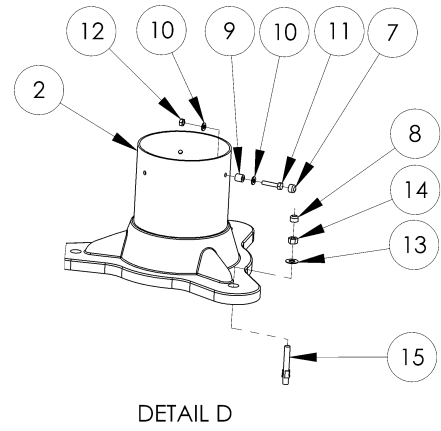

ZOOMERANG™ SLIDE:

FEATURES:

- Durable & Long Lasting Acrylic Construction
- Available in White Only
- Available in Right Turn Only
- 37" High at Seating Area
- Zoom-Flume™ Water Supply System
- Stainless Steel Rails, Legs & Hardware
- Discretely Sits Below a 6' Privacy Fence
- Designed for In-Ground Pools
- Minimum Water Depth of 3'6"
- Water Supply Attaches Directly to Pool Return Inlet
- Weight Limit = 200 Lbs.

RESIDENTIAL SLIDES

ZOOMERANG™ SLIDE

DESCRIPTION	PART NUMBER
Zoomerang Slide - right - wht	Part #ZM-CR-SS

comes w/ss hardware

Zoomerang™ Footprint for RIGHT Turn Only Slide

ZOOMERANG™ SLIDE (ZM-CR-SS):

RESIDENTIAL SLIDES

ZOOMERANG™ SLIDE (ZM-CR-SS):

ALL CHART INFORMATION BELOW CORRESPONDS WITH THE DRAWING ON THE PREVIOUS PAGE.

DRAWING REPRESENTS THE FOLLOWING PART NUMBERS:
ZM-CR-SS

ITEM #	COMPONENT	DESCRIPTION	KITS – QTY. COUNTS		
			ZM-H1-SS	ZM-H2-SS	ZM
1	ZM-R	ZOOMERANG RUNWAY			1
2	ZM-B	FLUME SUPPORT BASE			1
3	ZM-Ladder	ZOOMERANG LADDER			2
4	ZM-T	ZOOMERANG LADDER TREADS			3
5	ZM-HR	ZOOMERANG HANDRAILS			2
6	LADDER ESCUTCHEONS	LADDER ESCUTCHEONS			2
7	H-.463 X .310 CAP	GRAY PROTECTIVE CAP		3	
8	H-.562 X .390 CAP	GRAY PROTECTIVE CAP		3	
9	H-NYLON BUSHING	.500 OD X.257 ID NYLON BUSHING		3	
10	H-SS 1/4 FLAT W	1/4" FLAT WASHER S.S.		6	
11	H-SS 1/4 H C/S	1/4" X 1-1/4" HEX HEAD BOLT S.S.		3	
12	H-SS 1/4 H NUT	1/4" FINISH HEX NUT S.S.		3	
13	H-SS 3/8 FLT WASHER	3/8" X 1" FLAT WASHER S.S.	4		
14	H-SS 3/8 F NUT	3/8" FINISH NUT S.S.		1	
15	H-SS 3/8 WEDGE	3/8" X 2-3/4" WEDGE ANCHOR W/NUT & WASHER S.S.	4	3	
16	H-SS 3/8 X 3 TAP	3/8" X 3" HEX HEAD TAP BOLT S.S.	4		
17	H-SS 5/16 BOLT	5/16 X 2 3/4" LADDER BOLT S.S.	6		
18	H-SS 5/16 F WAS	5/16" SAE FLAT WASHER S.S.	6		
19	H-SS 5/16 H NUT	5/16"HEX FINISH NUT S.S.	6		
20	H-VINYL NUT CAP	1-5/8" X 1/2" WHITE VINYL CAP	2		