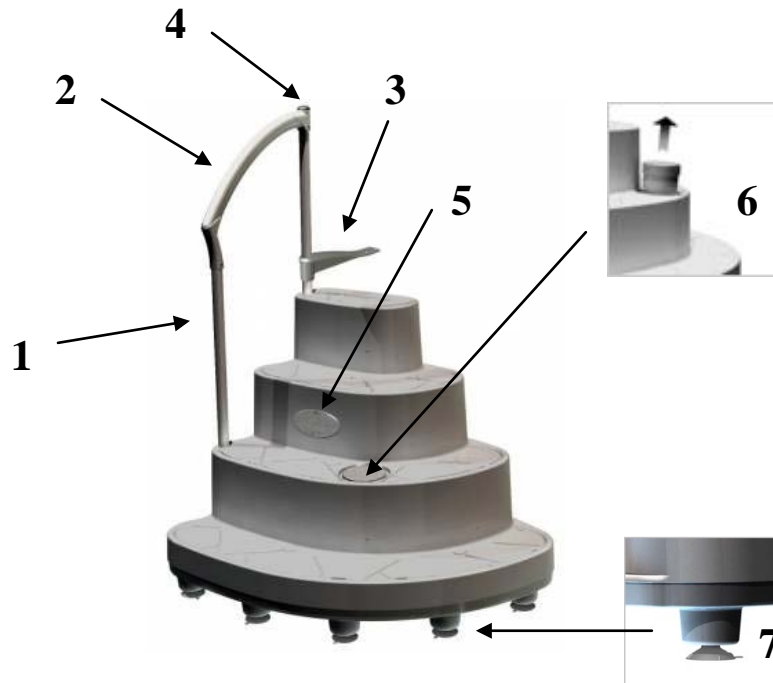

PARTS FOR MAJESTIC STEP NE1100

Key #	Description	Order Number	Manufacturer Part Number
1	PVC post 39"	NEP11003	165-011
2	Handrail	NEP11005	160-007
3	Deck Support	NEP11006	160-001
4	Cap	NEP11007	160-011
5	Cap Light	NEP11011	160-030
6	Ballast	NEP11009	700-051
7	Step Cup	NEP11010	160-031
	Hardware Pack	NEP11004	140-019
	Complete Pack (#1, 2, 3)		800-HRK