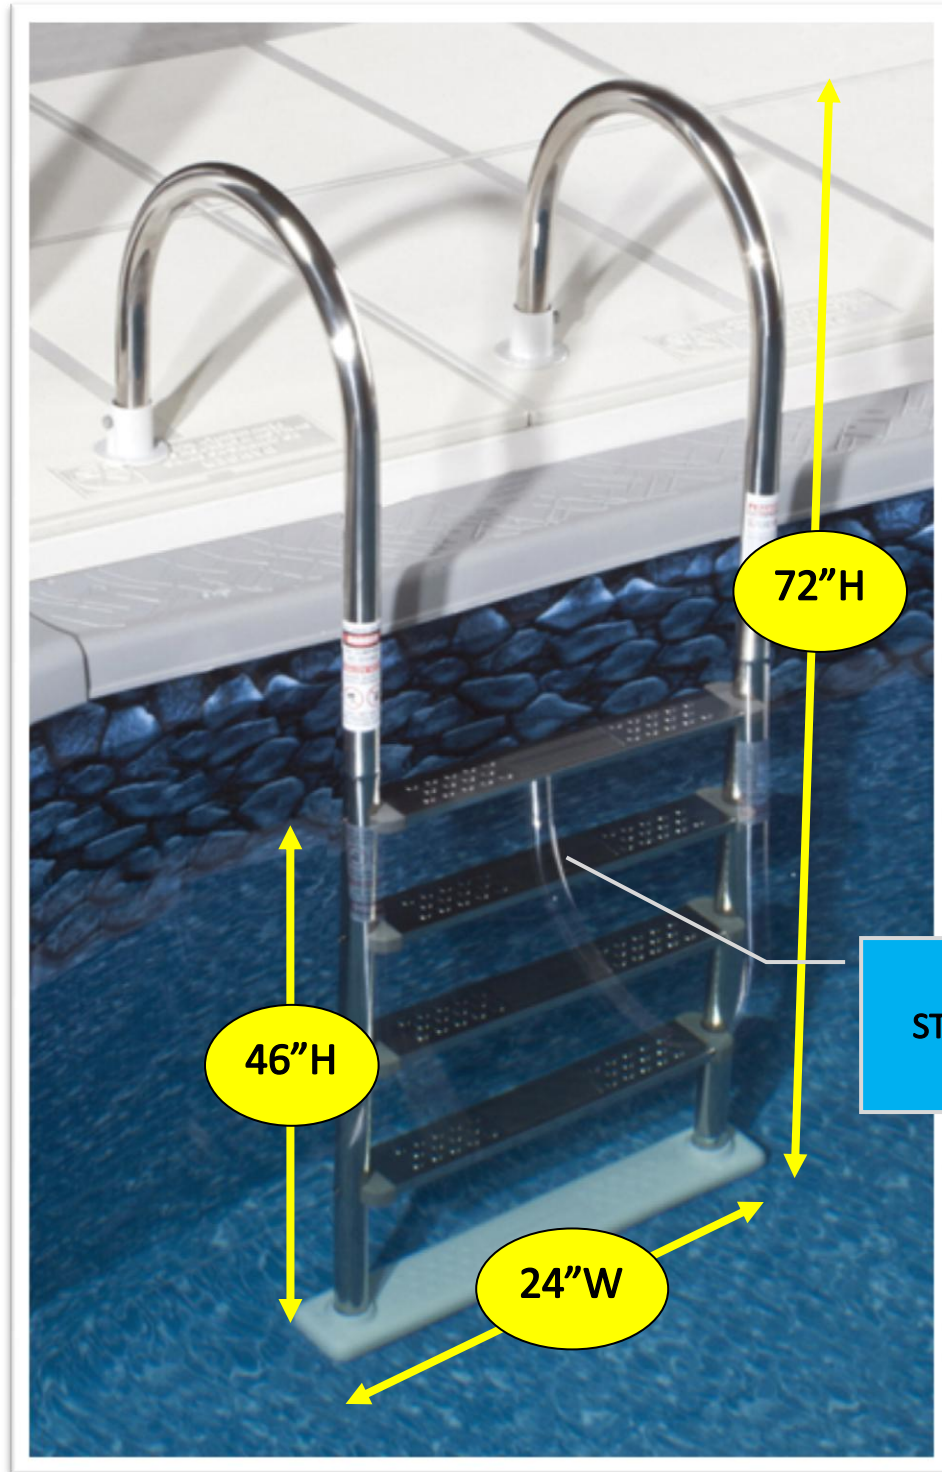

# NE1145 Premium Stainless Steel In-Pool Ladder

Max. Weight Capacity: 300 lbs