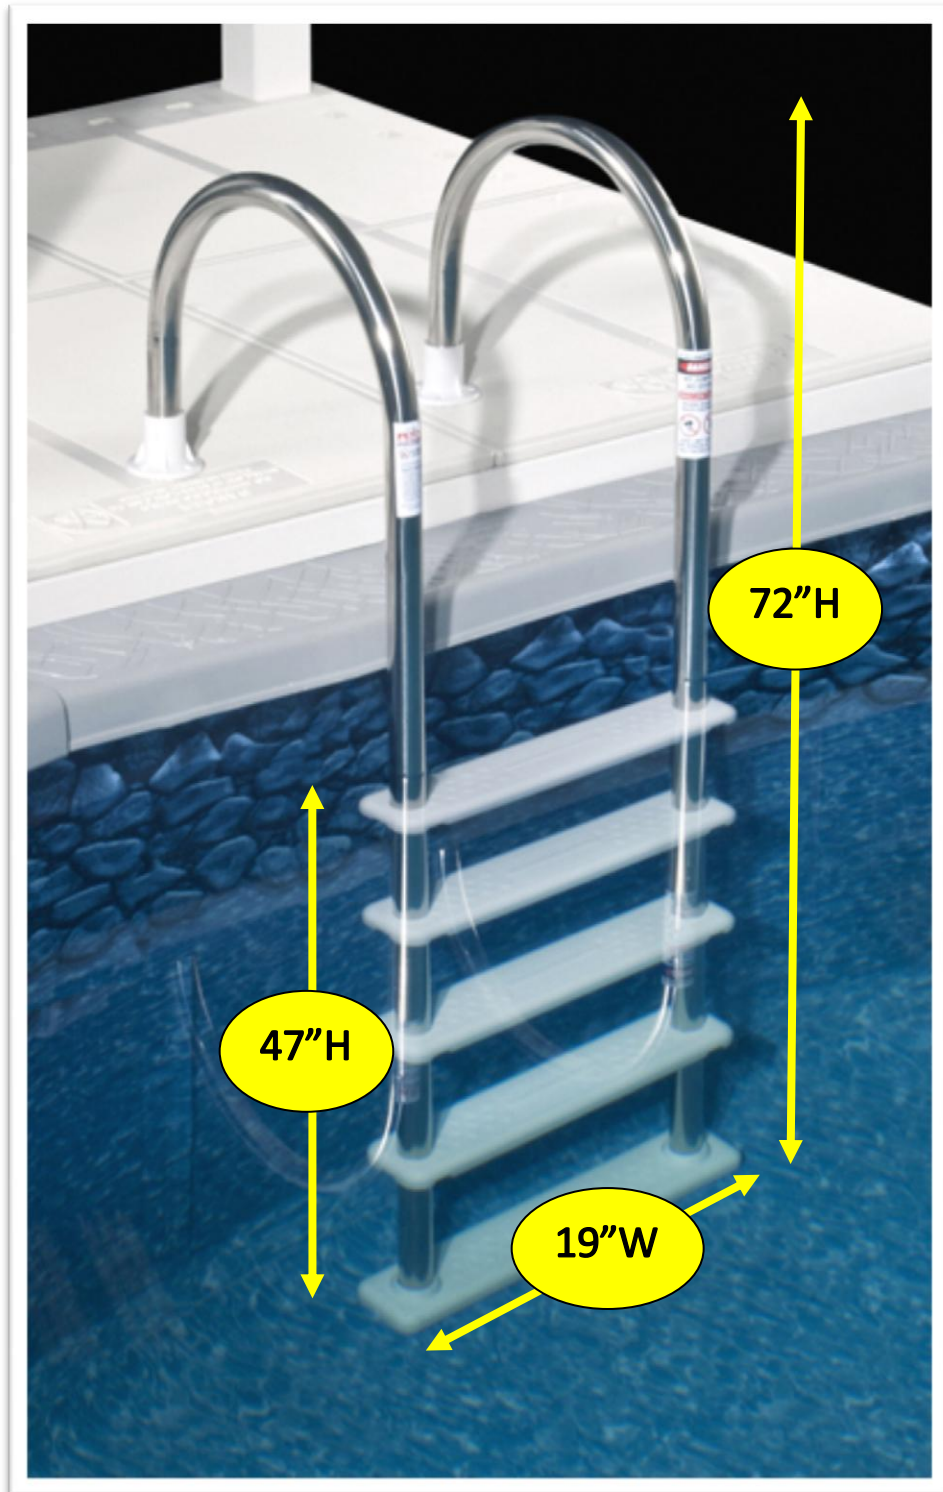

NE122SS Stainless Steel In-Pool Ladder

Max. Weight Capacity: 300 lbs