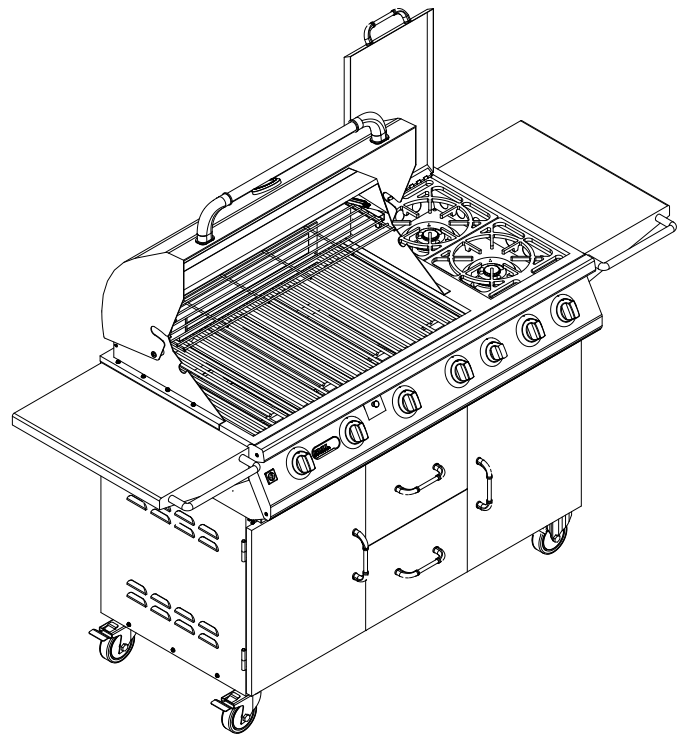

BULL 7 BURNER GRILL BBQ CART SPEC SHEET

ISOMETRIC VIEW

FRONT VIEW

RIGHT SIDE VIEW

NOTES:

1. SCALE: 5/8" = 1'-0"
2. REVISION: 10/2009