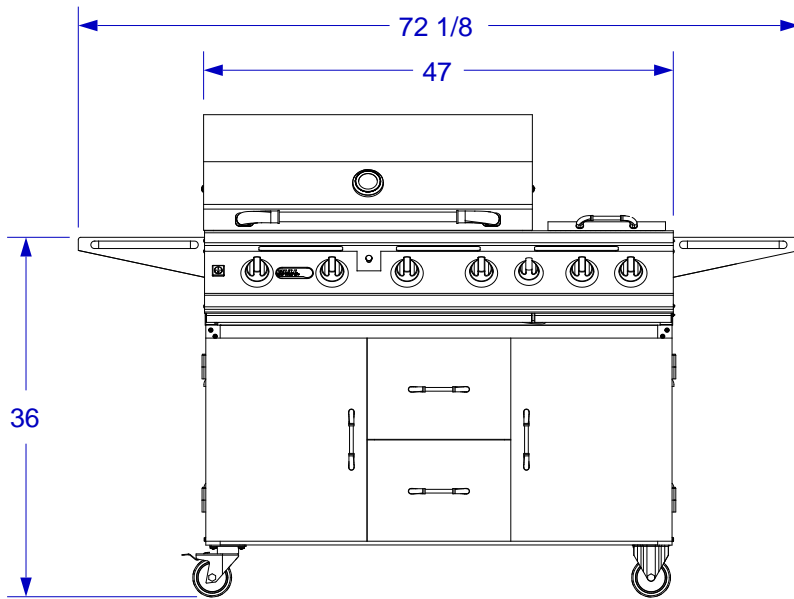

BULL 7 BURNER GRILL BBQ CART SPEC SHEET

ISOMETRIC VIEW

FRONT VIEW

RIGHT SIDE VIEW

NOTES:

1. SCALE: 5/8" = 1'-0"
2. REVISION: 10/2009