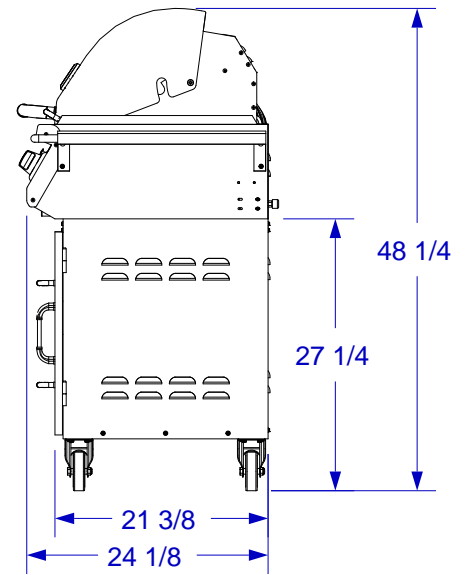

BULL 7 BURNER GRILL BBQ CART SPEC SHEET

ISOMETRIC VIEW

FRONT VIEW

RIGHT SIDE VIEW

NOTES:

1. SCALE: 5/8" = 1'-0"
2. REVISION: 10/2009