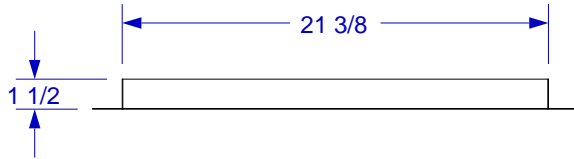

OUTDOOR REFRIGERATOR FRAME SPEC SHEET

TOP VIEW

ISOMETRIC VIEW

FRONT VIEW

NOTES:

1. CUTOUT DIMENSIONS: 21 1/2" W X 34 1/2" L X 2" D
2. SCALE: 1 1/4" = 1'-0"
3. REVISION: 10/2009