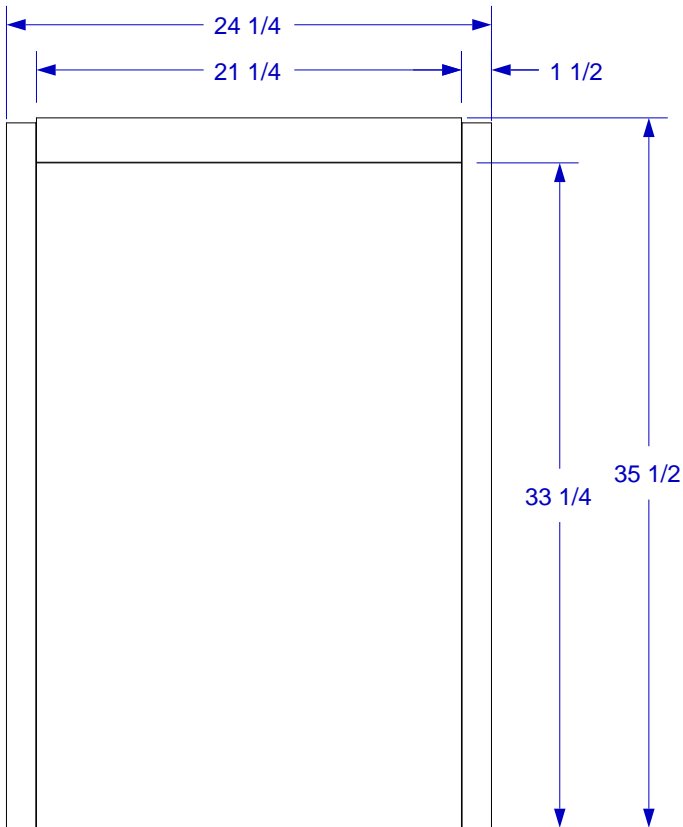

OUTDOOR REFRIGERATOR FRAME SPEC SHEET

TOP VIEW

ISOMETRIC VIEW

FRONT VIEW

NOTES:

1. CUTOUT DIMENSIONS: 21 1/2" W X 34 1/2" L X 2" D
2. SCALE: 1 1/4" = 1'-0"
3. REVISION: 10/2009