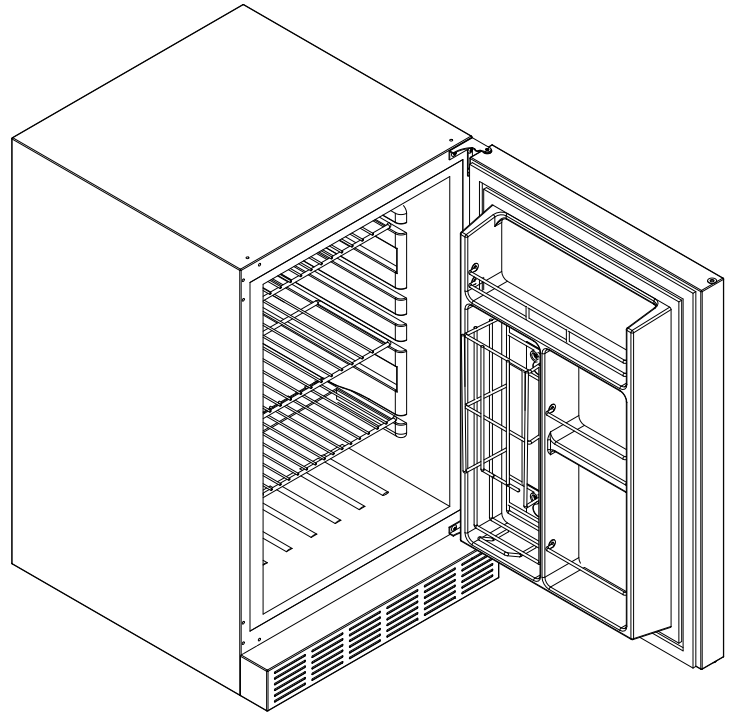

OUTDOOR
REFRIGERATOR
SPEC SHEET

ISOMETRIC VIEW

FRONT VIEW

RIGHT SIDE VIEW

NOTES:

1. CUTOUT DIMENSIONS: 21 1/4" W X 33 3/8" L X 22 7/8" D
2. CUTOUT DIMENSIONS ARE FOR REFRIGERATOR ONLY. REFER TO OUTDOOR REFRIGERATOR FRAME SPEC SHEET FOR REFRIGERATOR FRAME CUTOUT DIMENSIONS.
3. SCALE: 1" = 1'-0"
4. REVISION: 10/2009