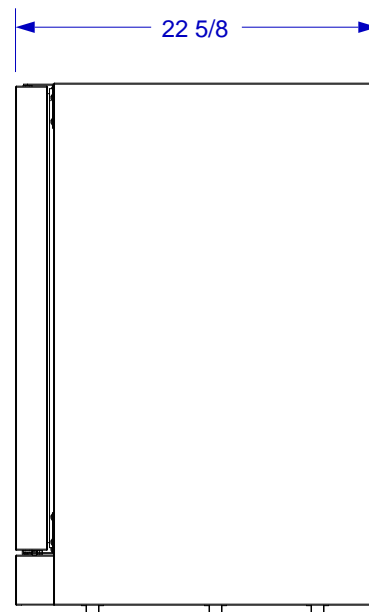

OUTDOOR
REFRIGERATOR
SPEC SHEET

ISOMETRIC VIEW

FRONT VIEW

RIGHT SIDE VIEW

NOTES:

1. CUTOUT DIMENSIONS: 21 1/4" W X 33 3/8" L X 22 7/8" D
2. CUTOUT DIMENSIONS ARE FOR REFRIGERATOR ONLY. REFER TO OUTDOOR REFRIGERATOR FRAME SPEC SHEET FOR REFRIGERATOR FRAME CUTOUT DIMENSIONS.
3. SCALE: 1" = 1'-0"
4. REVISION: 10/2009