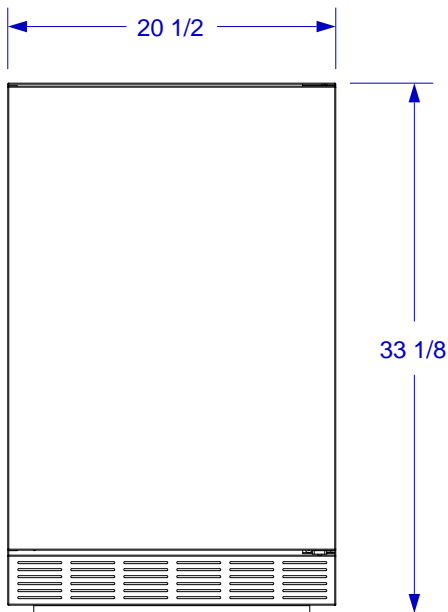

OUTDOOR
REFRIGERATOR
SPEC SHEET

ISOMETRIC VIEW

FRONT VIEW

RIGHT SIDE VIEW

NOTES:

1. CUTOUT DIMENSIONS: 21 1/4" W X 33 3/8" L X 22 7/8" D
2. CUTOUT DIMENSIONS ARE FOR REFRIGERATOR ONLY. REFER TO OUTDOOR REFRIGERATOR FRAME SPEC SHEET FOR REFRIGERATOR FRAME CUTOUT DIMENSIONS.
3. SCALE: 1" = 1'-0"
4. REVISION: 10/2009