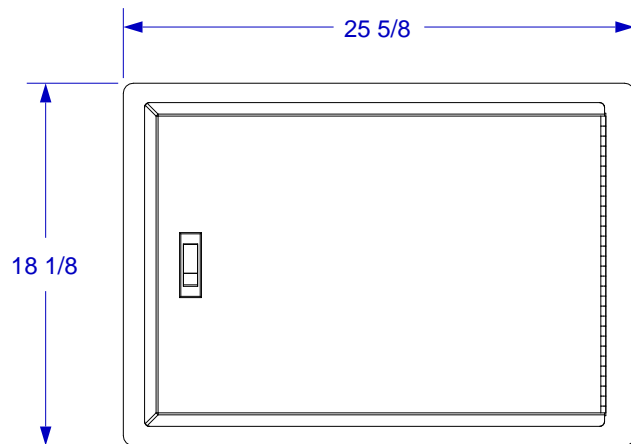

SINGLE DOOR SPEC SHEET

ISOMETRIC VIEW

TOP VIEW

FRONT VIEW

RIGHT SIDE VIEW

NOTES:

1. CUTOUT DIMENSIONS: 23"W X 15 3/4"L X 2"D

2. SCALE: 1 1/4" = 1'-0"