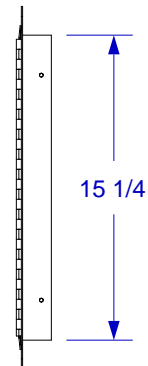

SINGLE DOOR SPEC SHEET

ISOMETRIC VIEW

TOP VIEW

FRONT VIEW

RIGHT SIDE VIEW

NOTES:

1. CUTOUT DIMENSIONS: 23"W X 15 3/4"L X 2"D

2. SCALE: 1 1/4" = 1'-0"