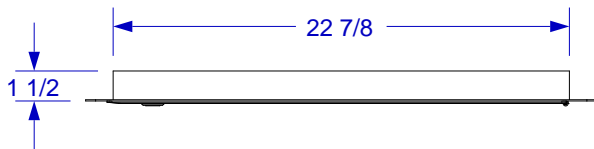

SINGLE DOOR SPEC SHEET

ISOMETRIC VIEW

TOP VIEW

FRONT VIEW

RIGHT SIDE VIEW

NOTES:

1. CUTOUT DIMENSIONS: 23"W X 15 3/4"L X 2"D

2. SCALE: 1 1/4" = 1'-0"