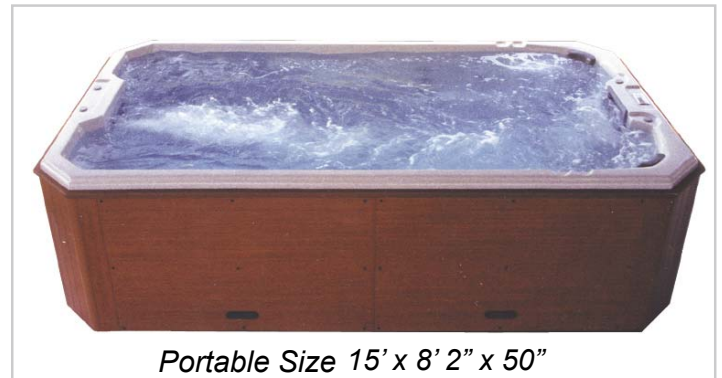

The *Real* Portable Swim Spa

Swim ~ Low Impact Aerobics ~ Relax

- 8' 2" x 15' x 50" Swim Spa
- #2 Badu Stream Professional Swim Jets (Fully Adjustable)
- #4 5.0 56 Frame Pumps
- 14 Fully Adjustable Rotating Jets
- 11 Fully Adjustable Disk Jets
- 2 Balboa 50 Hz LE2000 - M7 Control Packs
- 2 3kw Electric Heater (Total 6kw)
- 200 sq ft Front Access Filter
- 24 Bulb LED Perimeter Light Kit
- (1 24 Bulb Main Light / 18 Perimeter lighting)
- 2 lighted waterfalls
- Del 50 Hz Corona Discharge Ozone with Mazzei Injector
- 4" to 2" DLX Cover
- Solid 1/2" ABS One Piece Bottom
- Full Synthetic Cabinet
- 1 Piece Cast Acrylic Skeet.
- Color: Carribean Blue, Sierra and Starry Nite (Mircoban)
- Only options: DLX Stero System

• *Dry Weight: 3,000 lbs.*

• *Water Capacity: 2,000 Gallons*

• *Filled Weight: 18,670 lbs.*

Swim at leisure, for as long as you desire. Powerful swim jets create a strong current, this allows you to swim in place, jog in place, or do resistance exercises. The size and design of the Swim Spa also allows several people to be able to relax in six ergonomically designed seats. Get the fitness you need and therapy you desire in this one luxurious unit.

Portable Size 15' x 8' 2" x 50"