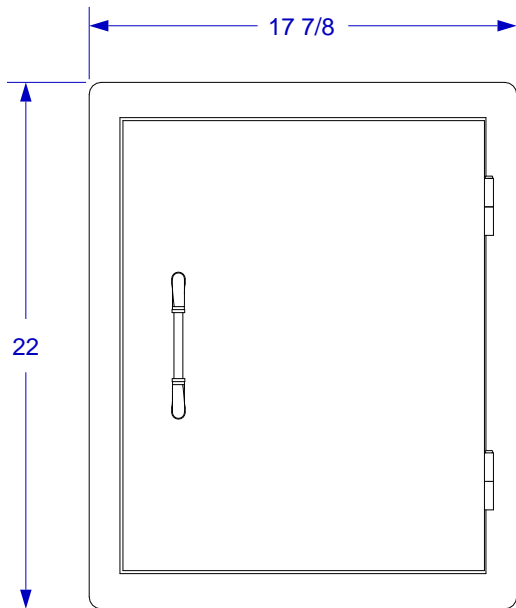

VERTICAL DOOR SPEC SHEET

ISOMETRIC VIEW

TOP VIEW

FRONT VIEW

RIGHT SIDE VIEW

NOTES:

1. CUTOUT DIMENSIONS: 15 3/4" W X 19 1/2" L X 2" D
2. SCALE: 1 1/2" = 1'-0"
3. REVISION: 10/2009