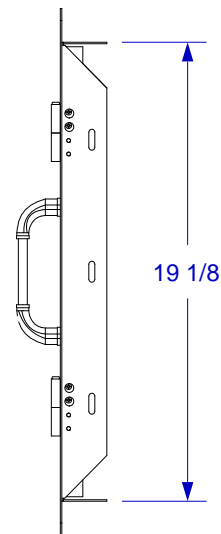

VERTICAL DOOR SPEC SHEET

ISOMETRIC VIEW

TOP VIEW

FRONT VIEW

RIGHT SIDE VIEW

NOTES:

1. CUTOUT DIMENSIONS: 15 3/4" W X 19 1/2" L X 2" D
2. SCALE: 1 1/2" = 1'-0"
3. REVISION: 10/2009