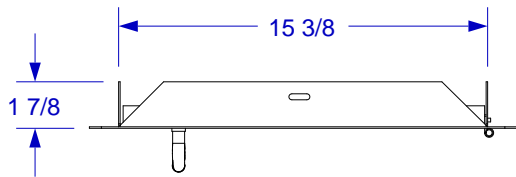

VERTICAL DOOR SPEC SHEET

ISOMETRIC VIEW

TOP VIEW

FRONT VIEW

RIGHT SIDE VIEW

NOTES:

1. CUTOUT DIMENSIONS: 15 3/4" W X 19 1/2" L X 2" D
2. SCALE: 1 1/2" = 1'-0"
3. REVISION: 10/2009