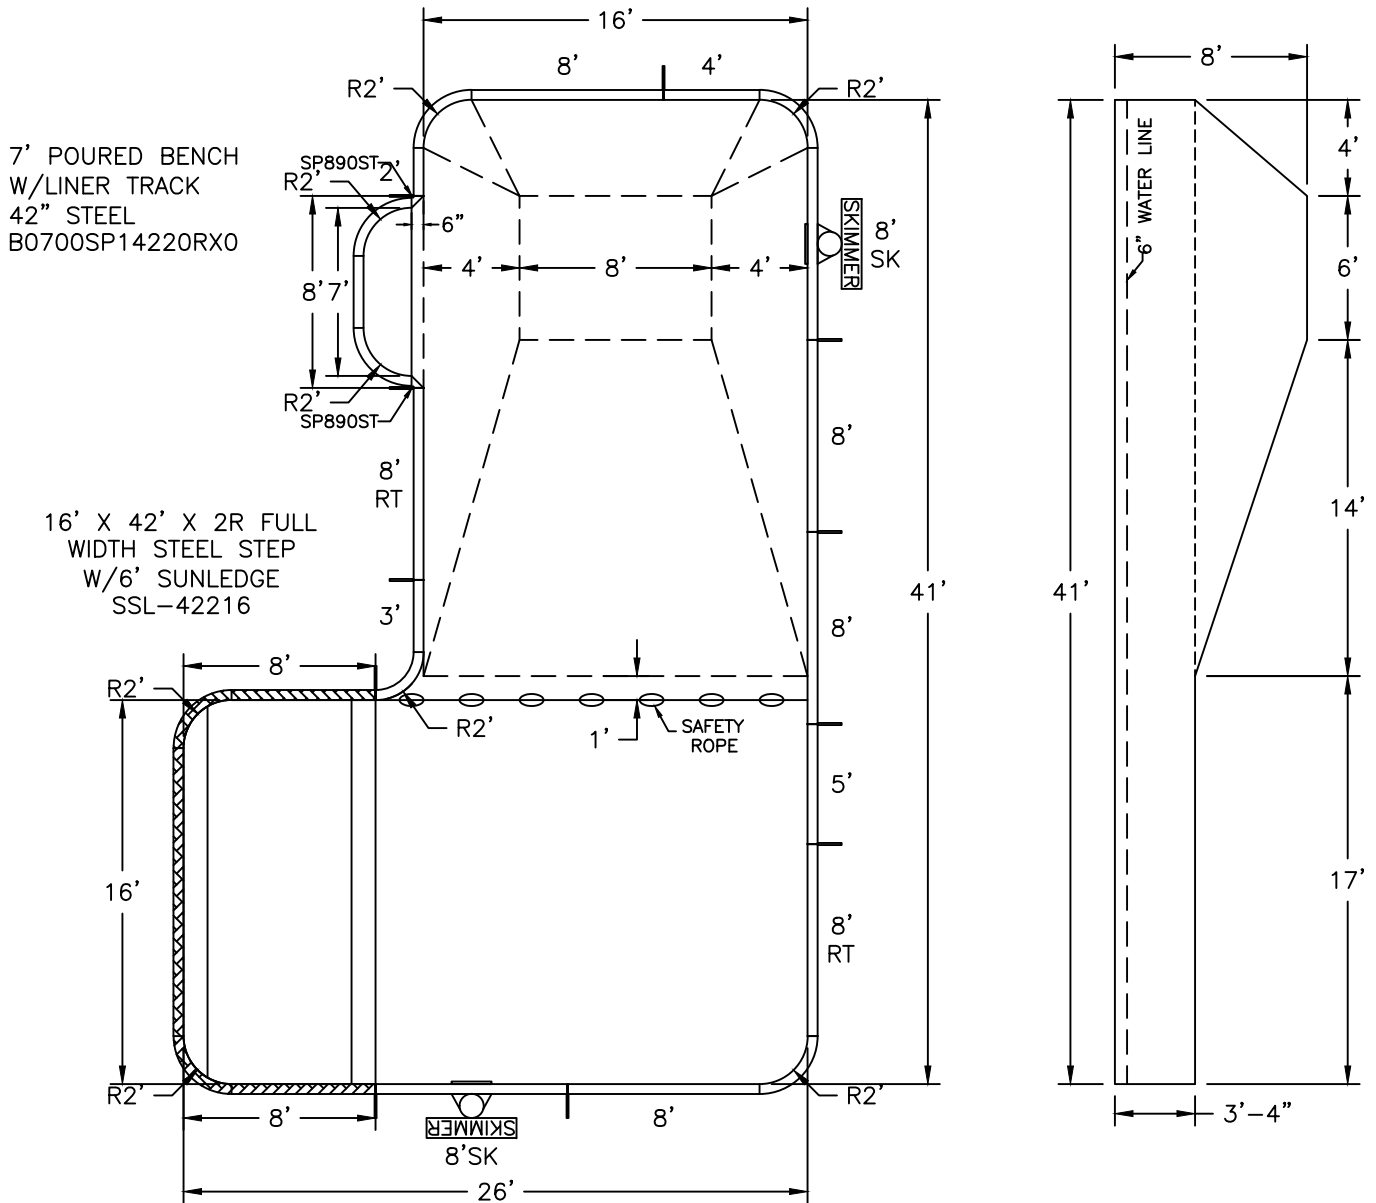

ROYAL
SWIMMING POOLS

Pool Size: 16' X 41' X 26'
Pool Shape: L-SHAPE
Pool Number: 164126L2R-8D
Pool Codes: ----

6426 Summer Gale Dr. Memphis, TN 38134 | 866-532-8194 | fax: 888-977-2846 | Support@RoyalSwimmingPools.com

FINISHED POOL DIMENSIONS (WITH 2" POOL BASE) SHOWN.
 SEE MANUAL FOR EXCAVATION INSTRUCTIONS.

Date: 9/17/2021

Perimeter: 128'-10 1/4"

Drawn By: GR

Area: 812.6 SQ. FT.

Scale: 1/8" = 1'-0"

Notes: Royal Swimming Pools