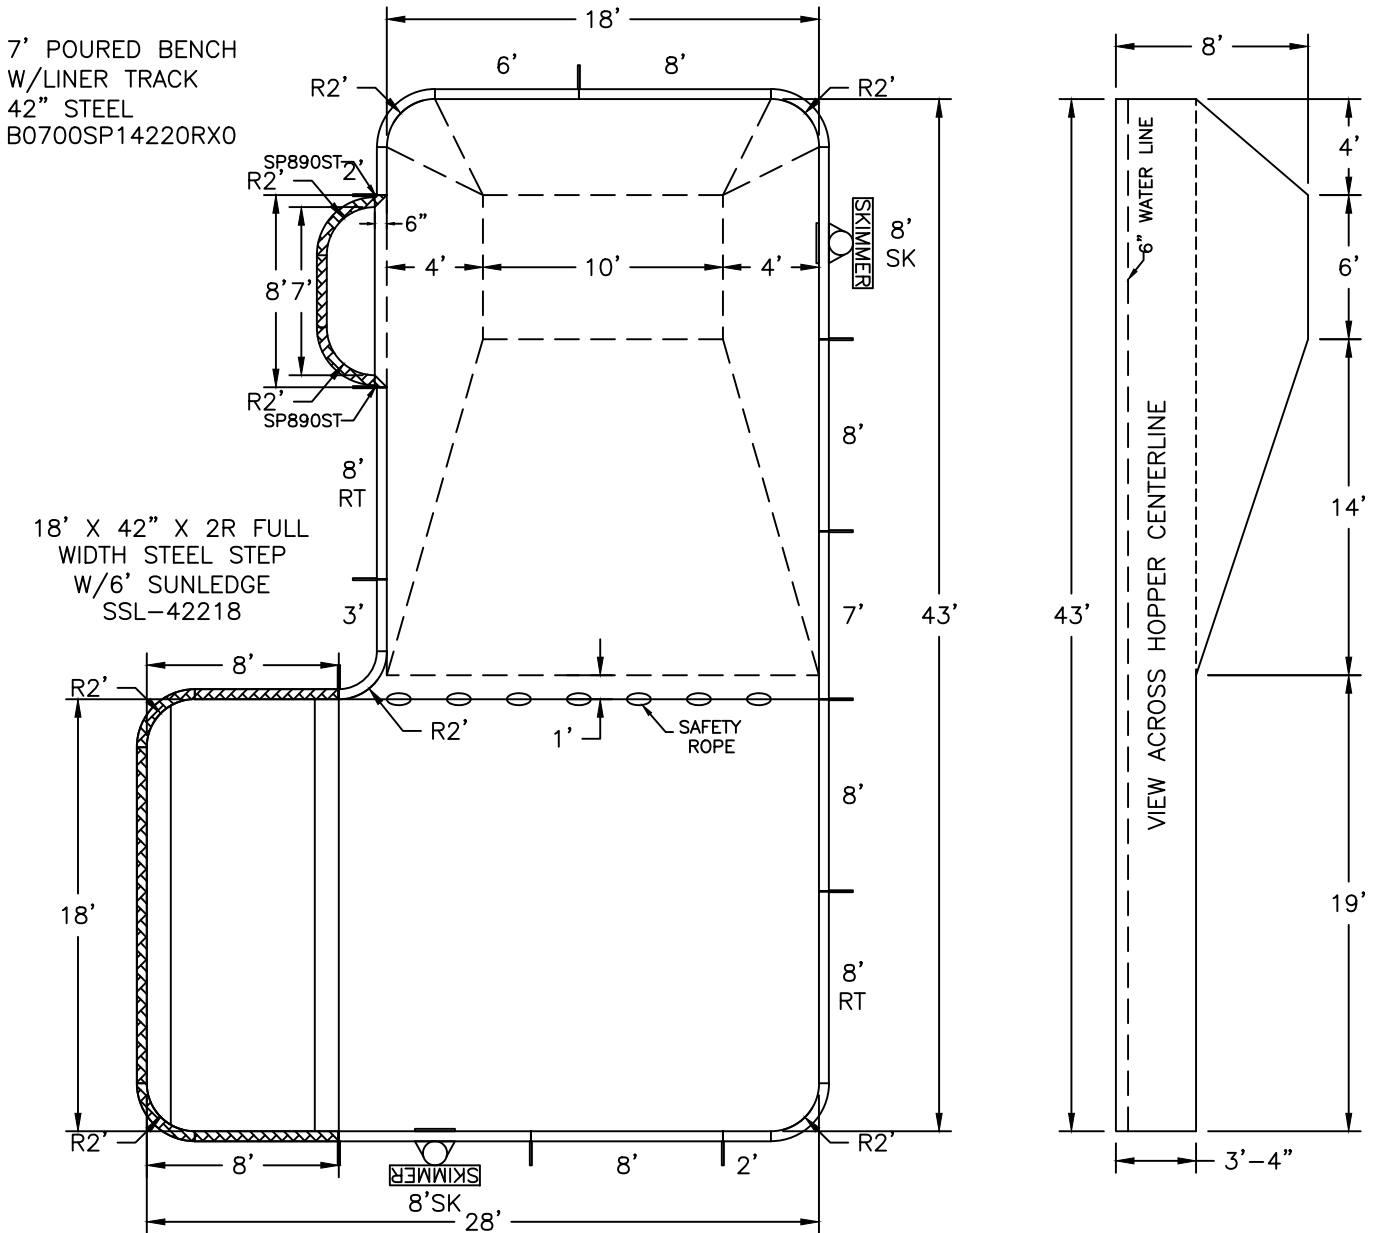

ROYAL
SWIMMING POOLS

Pool Size: 18' X 43' X 28'
Pool Shape: L-SHAPE
Pool Number: 184328L2R-8D
Pool Codes: ----

6426 Summer Gale Dr. Memphis, TN 38134 | 866-532-8194 | fax: 888-977-2846 | Support@RoyalSwimmingPools.com

FINISHED POOL DIMENSIONS (WITH 2" POOL BASE) SHOWN.
 SEE MANUAL FOR EXCAVATION INSTRUCTIONS.

Date: 12/6/2019

Perimeter: 136'-10 1/4"

Drawn By: GR

Area: 950.6 SQ. FT.

Scale: 1/8" = 1'-0"

Notes: Royal Swimming Pools