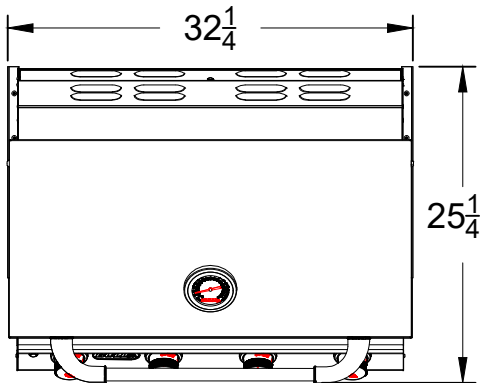

WWW.BULLBBQ.COM

SPEC SHEET OUTLINE
ITEM# 87048 LP & 87049 NG
DESCRIPTION - LONESTAR GRILL

PERSPECTIVE VIEW
WITH INSTALLATION
CUT OUT DIMENSIONS

TOP VIEW

FRONT VIEW

LEFT SIDE VIEW

NOTES:

- 1) ALL DIMENSIONS ARE IN INCH UNITS
- 2) REFER TO PICTORIAL VIEW FOR INSTALLATION CUTOUT DIMENSIONS.