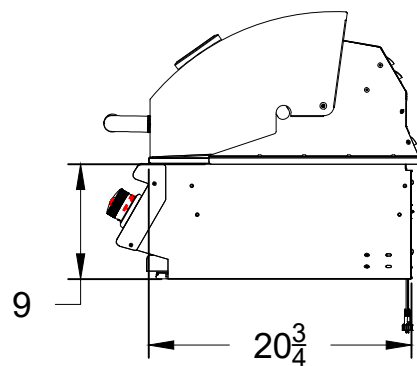

WWW.BULLBBQ.COM

SPEC SHEET OUTLINE
ITEM# 87048 LP & 87049 NG
DESCRIPTION - LONESTAR GRILL

PERSPECTIVE VIEW
WITH INSTALLATION
CUT OUT DIMENSIONS

TOP VIEW

FRONT VIEW

LEFT SIDE VIEW

NOTES:

- 1) ALL DIMENSIONS ARE IN INCH UNITS
- 2) REFER TO PICTORIAL VIEW FOR INSTALLATION CUTOUT DIMENSIONS.