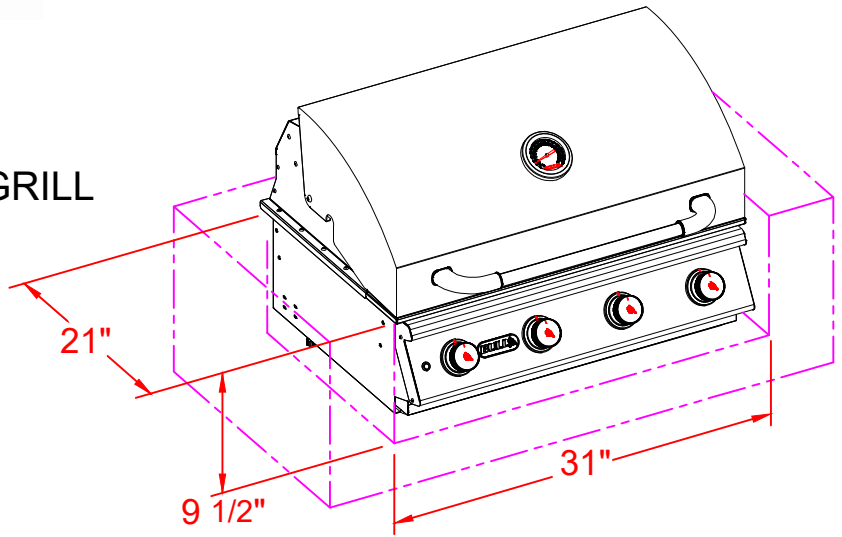

WWW.BULLBBQ.COM

SPEC SHEET OUTLINE
ITEM# 87048 LP & 87049 NG
DESCRIPTION - LONESTAR GRILL

PERSPECTIVE VIEW
WITH INSTALLATION
CUT OUT DIMENSIONS

TOP VIEW

FRONT VIEW

LEFT SIDE VIEW

NOTES:

- 1) ALL DIMENSIONS ARE IN INCH UNITS
- 2) REFER TO PICTORIAL VIEW FOR INSTALLATION CUTOUT DIMENSIONS.