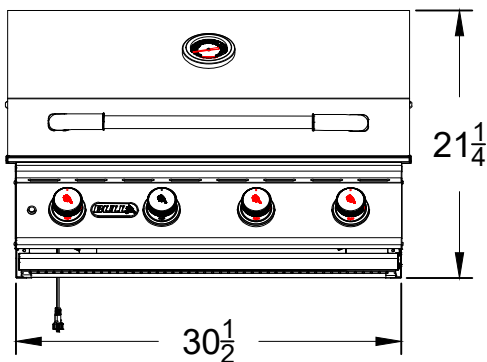

WWW.BULLBBQ.COM

SPEC SHEET OUTLINE
ITEM# 87048 LP & 87049 NG
DESCRIPTION - LONESTAR GRILL

PERSPECTIVE VIEW
WITH INSTALLATION
CUT OUT DIMENSIONS

TOP VIEW

FRONT VIEW

LEFT SIDE VIEW

NOTES:

- 1) ALL DIMENSIONS ARE IN INCH UNITS
- 2) REFER TO PICTORIAL VIEW FOR INSTALLATION CUTOUT DIMENSIONS.