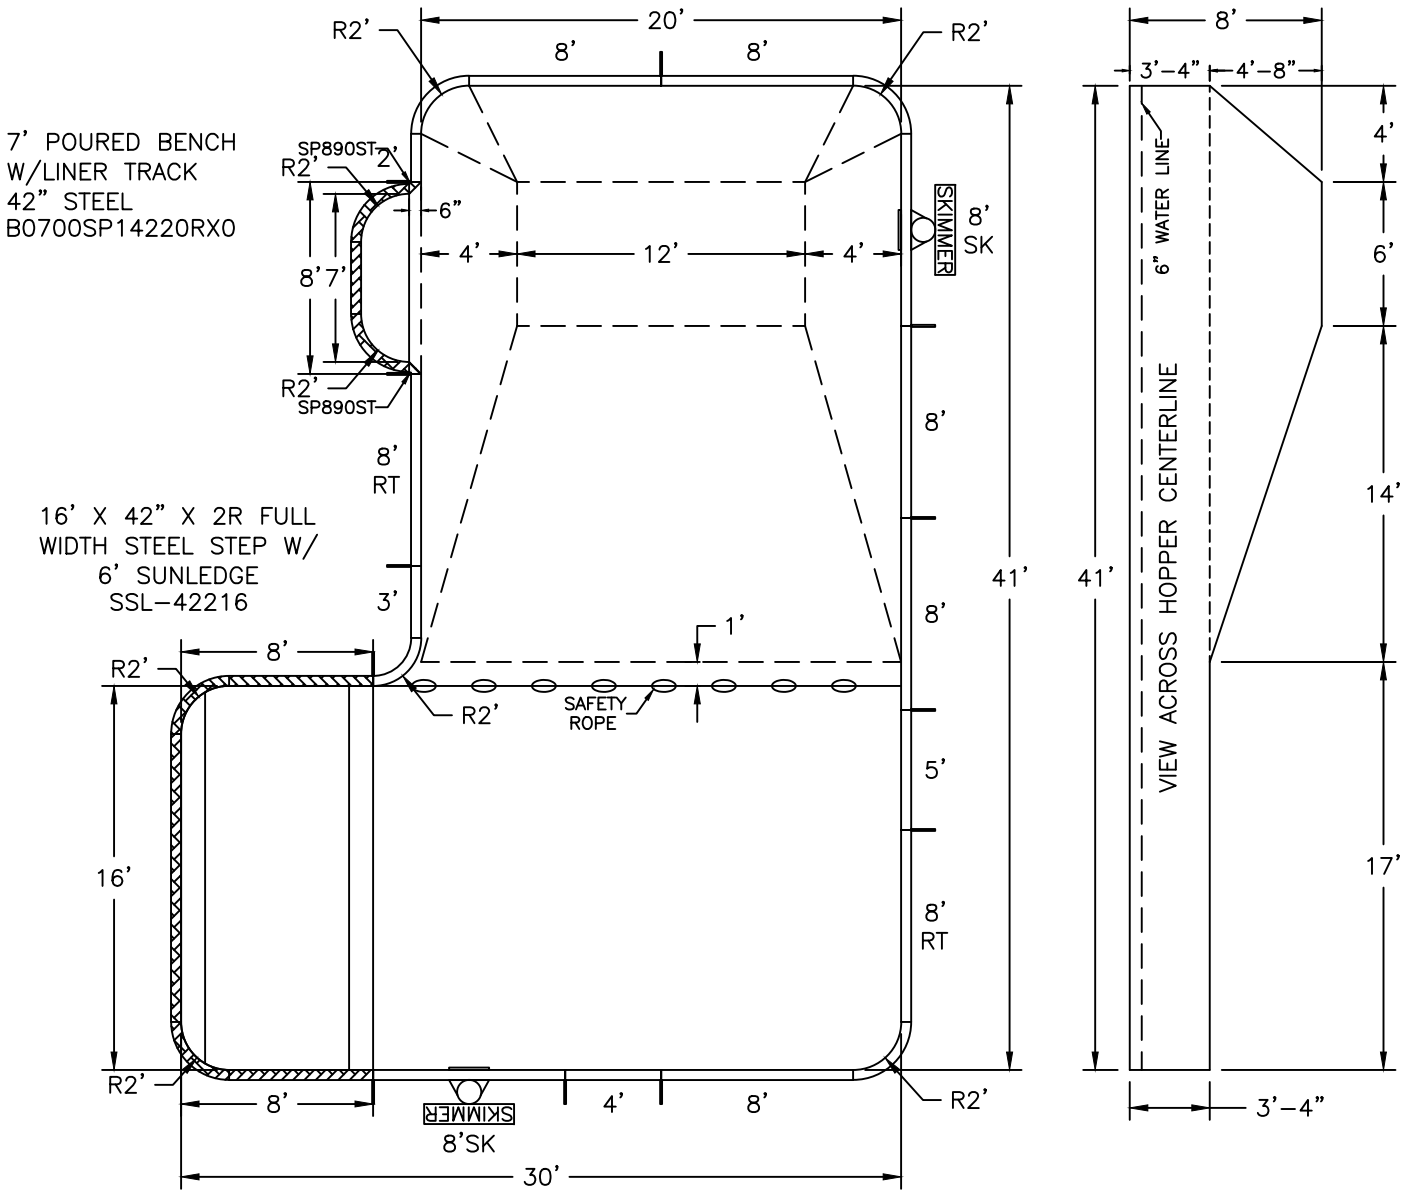

**ROYAL**  
SWIMMING POOLS

**Pool Size:** 20' X 41' X 30'  
**Pool Shape:** L-SHAPE  
**Pool Number:** 204130L2R-8D  
**Pool Codes:** ----

6426 Summer Gale Dr. Memphis, TN 38134 | 866-532-8194 | fax: 888-977-2846 | Support@RoyalSwimmingPools.com

FINISHED POOL DIMENSIONS (WITH 2" POOL BASE) SHOWN.  
 SEE MANUAL FOR EXCAVATION INSTRUCTIONS.

**Date:** 12/21/2021

**Perimeter:** 136'-10 1/4"

**Drawn By:** MH

**Area:** 976.6 SQ. FT.

**Scale:** 1/8" = 1'-0"