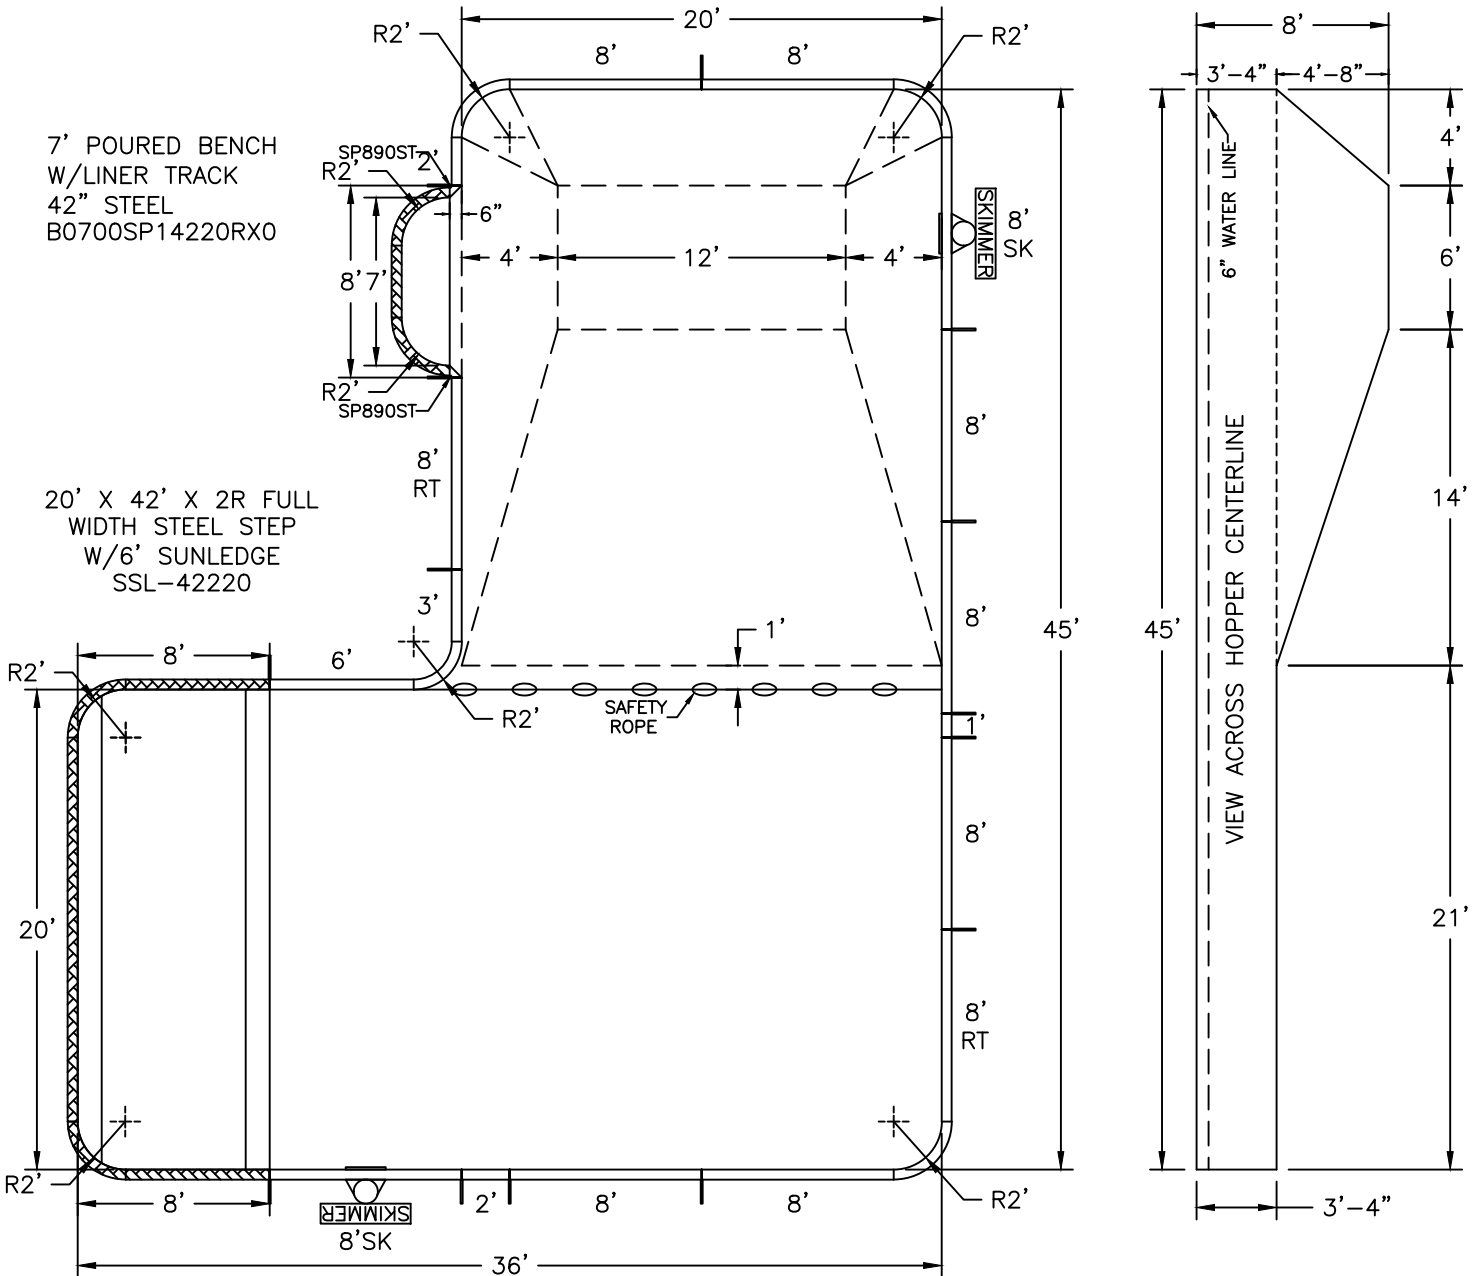

ROYAL
SWIMMING POOLS

Pool Size: 20' X 45' X 36'
Pool Shape: L-SHAPE
Pool Number: 204536L2R-8D
Pool Codes: ----

6426 Summer Gale Dr. Memphis, TN 38134 | 866-532-8194 | fax: 888-977-2846 | Support@RoyalSwimmingPools.com

FINISHED POOL DIMENSIONS (WITH 2" POOL BASE) SHOWN.
 SEE MANUAL FOR EXCAVATION INSTRUCTIONS.

Date: 12/21/2021

Perimeter: 156'-10 1/4"

Drawn By: MH

Area: 1216.6 SQ. FT.

Scale: 1/8" = 1'-0"

Notes: Royal Swimming Pools