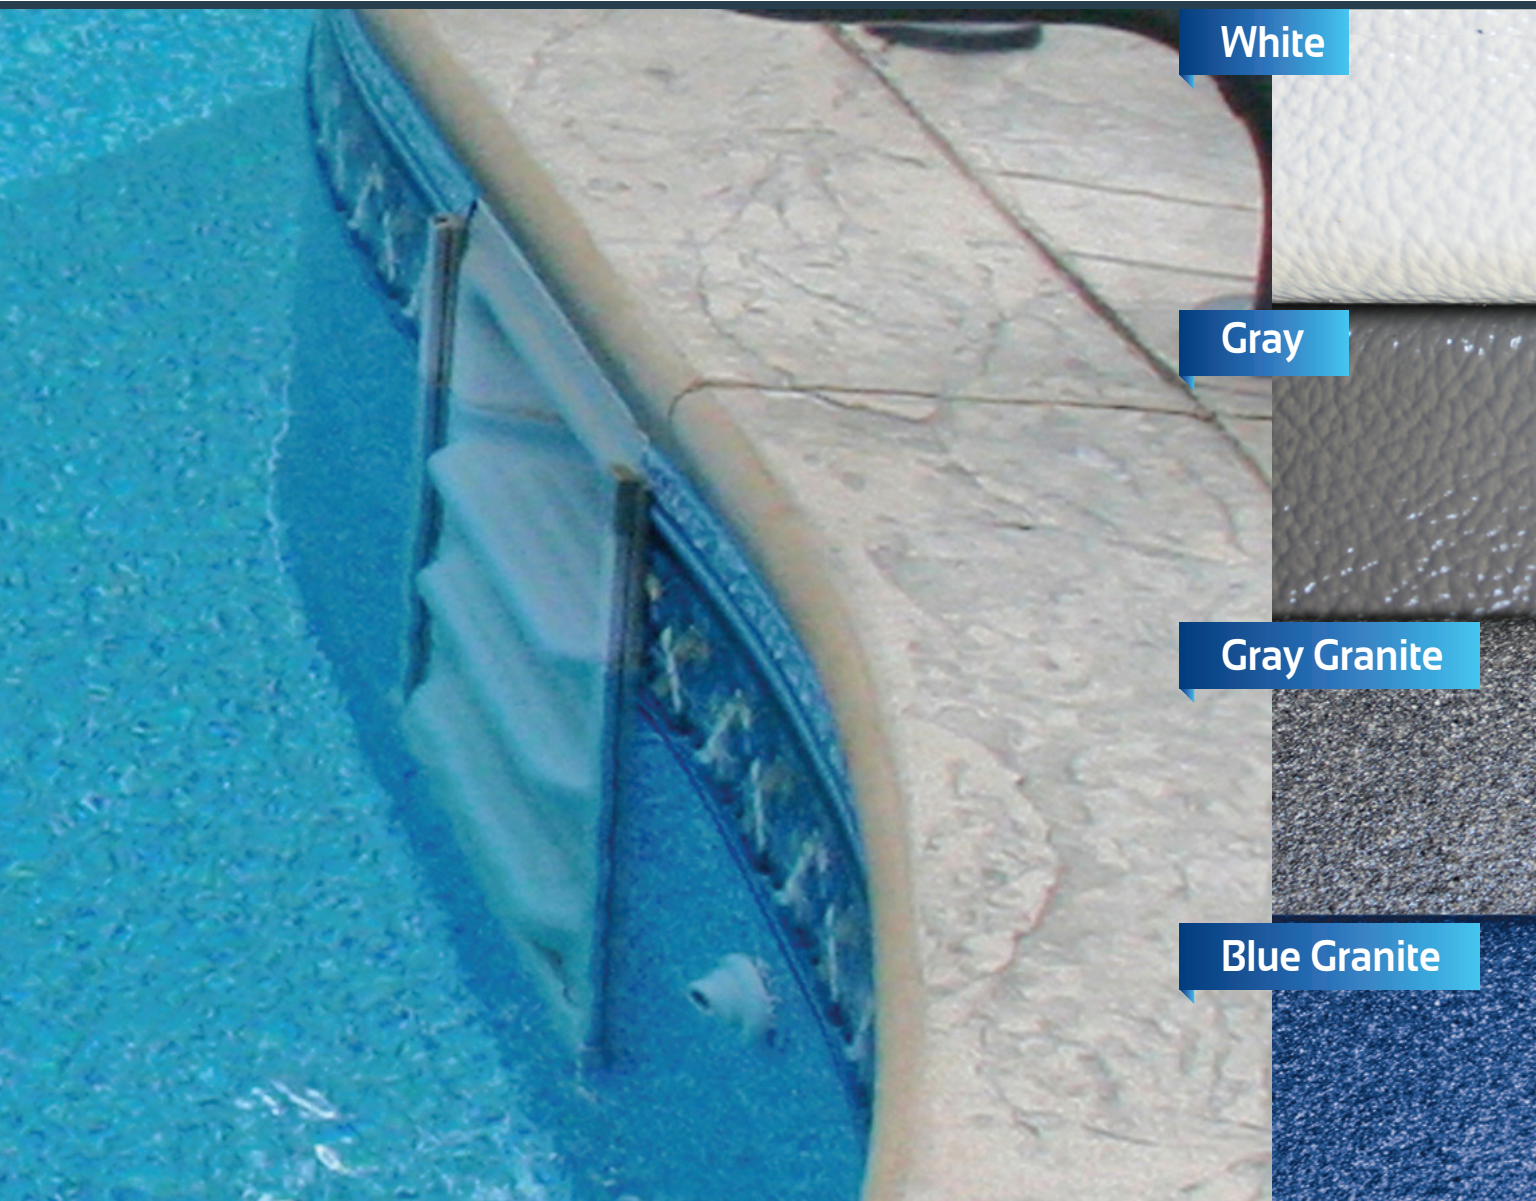

IN-WALL LADDER

The in-wall ladder provides deep end exit for swimmers safety.

Recessed

CODE	DESCRIPTION
07412L	2' Recessed In-Wall Ladder - White
07412LGRAY	2' Recessed In-Wall Ladder - Gray
07412LGG	2' Recessed In-Wall Ladder - Gray Granite
07412LBG	2' Recessed In-Wall Ladder - Blue Granite
07412L48	48" - 2' Recessed In-Wall Ladder - White