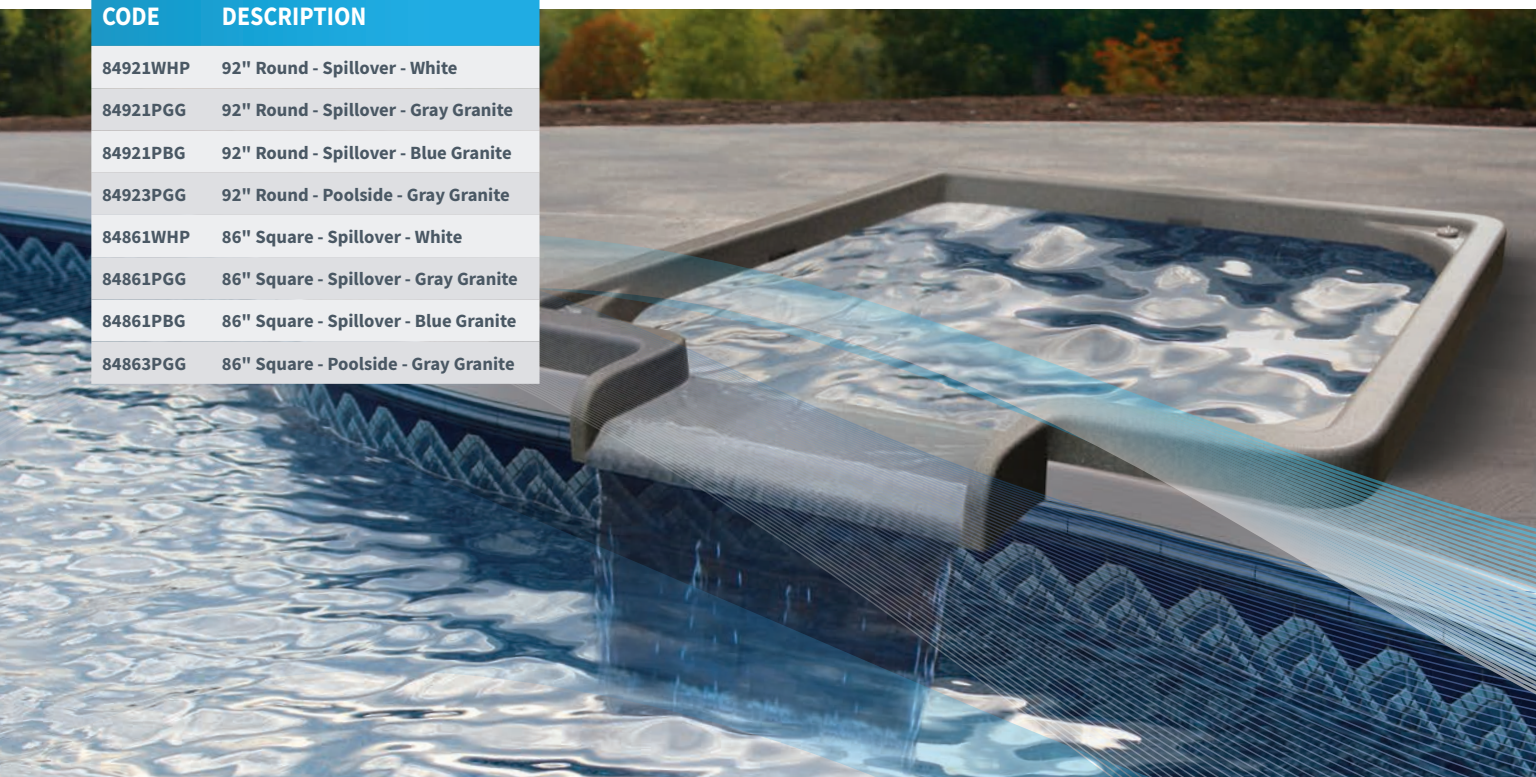

Square or Round

CODE	DESCRIPTION
84921WHP	92" Round - Spillover - White
84921PGG	92" Round - Spillover - Gray Granite
84921PBG	92" Round - Spillover - Blue Granite
84923PGG	92" Round - Poolside - Gray Granite
84861WHP	86" Square - Spillover - White
84861PGG	86" Square - Spillover - Gray Granite
84861PBG	86" Square - Spillover - Blue Granite
84863PGG	86" Square - Poolside - Gray Granite