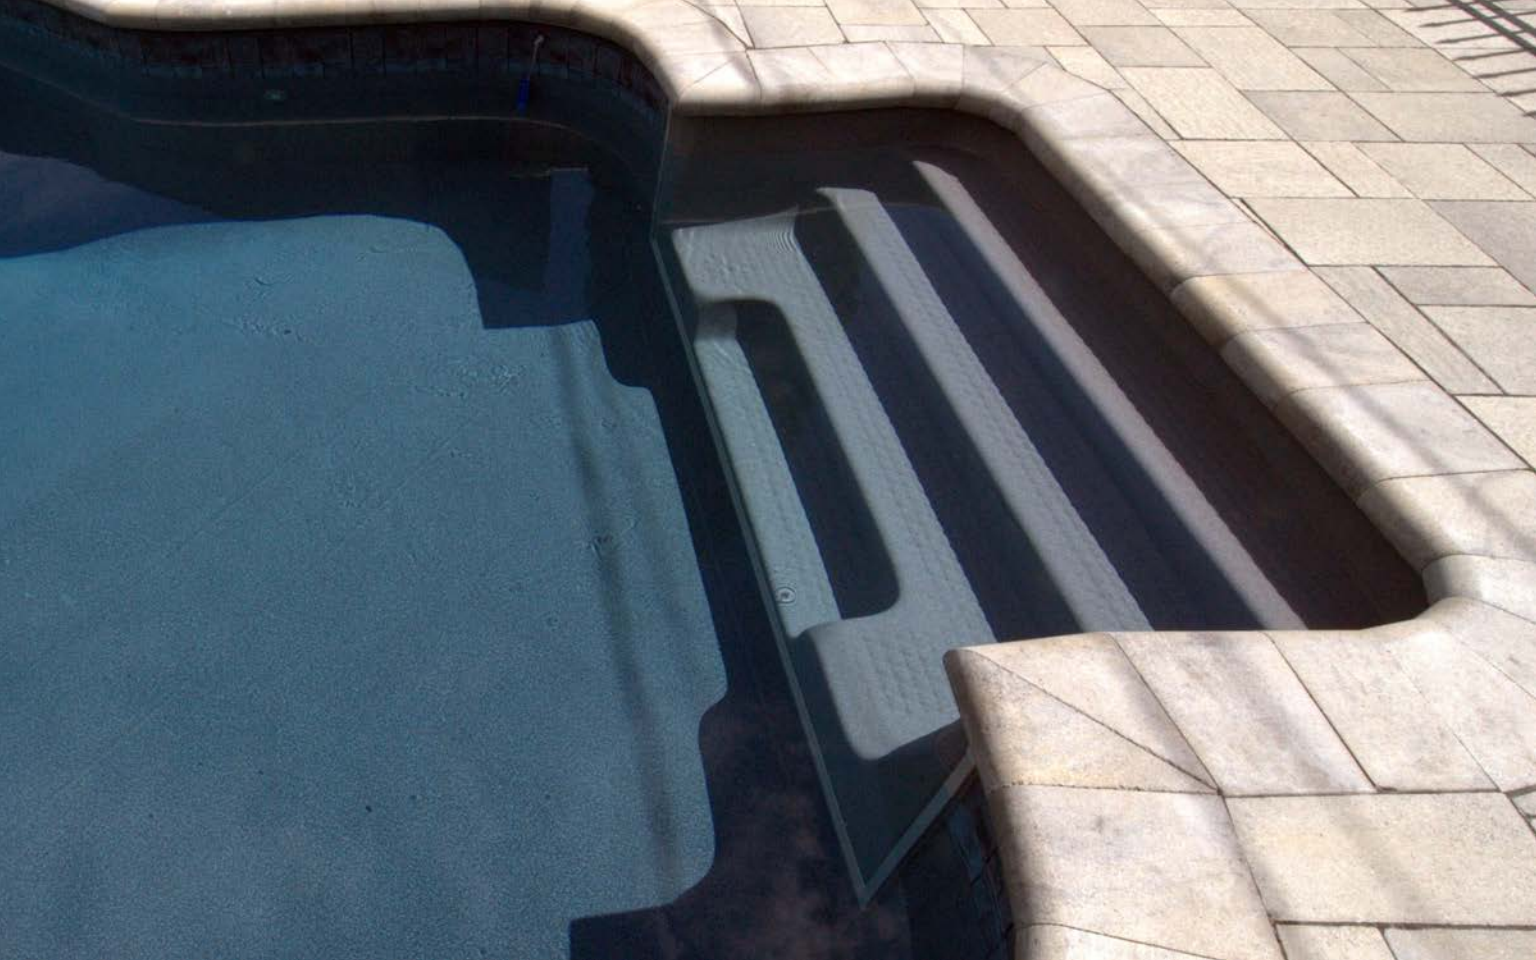

## ALL ONE-PIECE STEPS ARE NOT CREATED EQUAL.

The Saratoga Step by **Imperial Manufacturing** offers more - more interior volume, more quality, more value. With both shallow and deep end options available, there is a perfect fit for any pool. Our steps are designed to provide maximum area, maximum comfort and maximum utility. Demand more from your step - **demand a Saratoga Step.**

# STEP-N-REST

The Step-N-Rest is a four-tread stair that offers two comfortable seats for relaxation in the shallow end of your pool. Each tread has a diamond pattern molded in for safety.

# CORNER STEP

Looking for a clean look for your rectangular pool? The corner stair is designed to fit inside the perimeter of your pool to maximize yard and deck space.