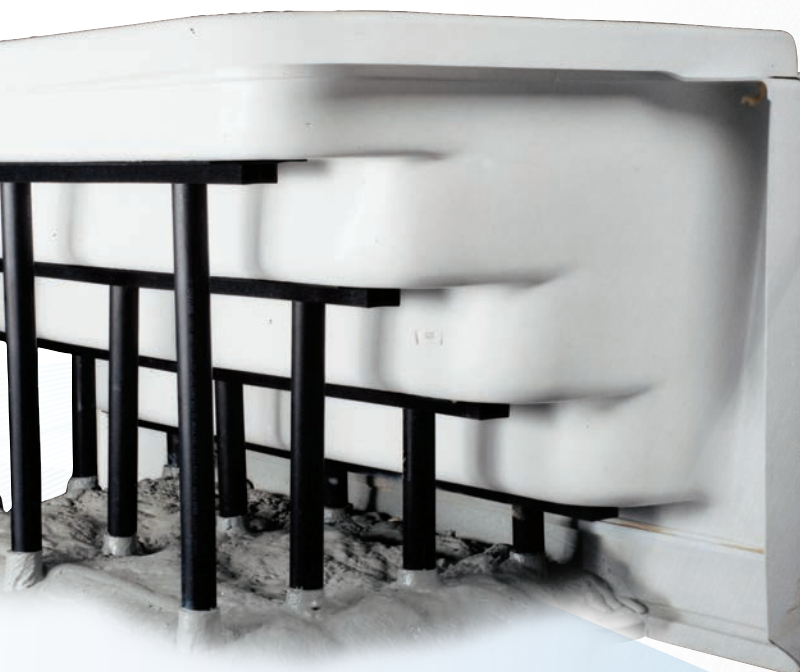

EXCLUSIVE FEATURES

PATENTED Tread-Loc® Design

Our pool step features a one piece patented Tread-Loc® Support System, utilizing box beam and rigid reinforcement for every tread.

- **8" ABS Channel Support**

We reinforce each tread with a heavy duty box-beam, attached with a permanent high pressure heat application.

- **Sturdy Rigid Pipe**

Our 2" diameter rigid pipe column supports are strong and sturdy.

- **Column Pipe Snap Ring**

Column support snap rings hold each rigid pipe firmly in place for ease of installation.

- **Independent Tread Support**

Each tread is individually supported, providing stronger reinforcement and less stress on the whole unit.

- **3 Column Support**

Each 8' tread is independently supported by 3 columns for maximum support.

Limited
**LIFETIME
WARRANTY**
one time transferable provision

With more patents in industry, all of our thermoformed steps are backed by a **limited lifetime one-time transferable warranty.***

*See actual warranty for specific details.