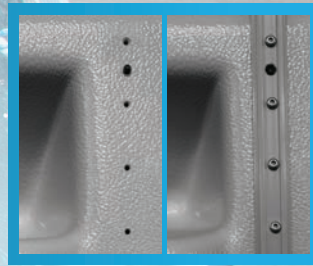

Patented Dowel Alignment