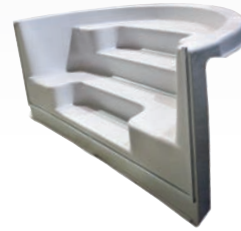

ROMAN STEP

The Roman stair has all the features of the Step N Rest with a gentle curved back to tie seamlessly into your Roman end or shaped pool. The generous four-tread design and dual seats make it the perfect combination of beauty and function.