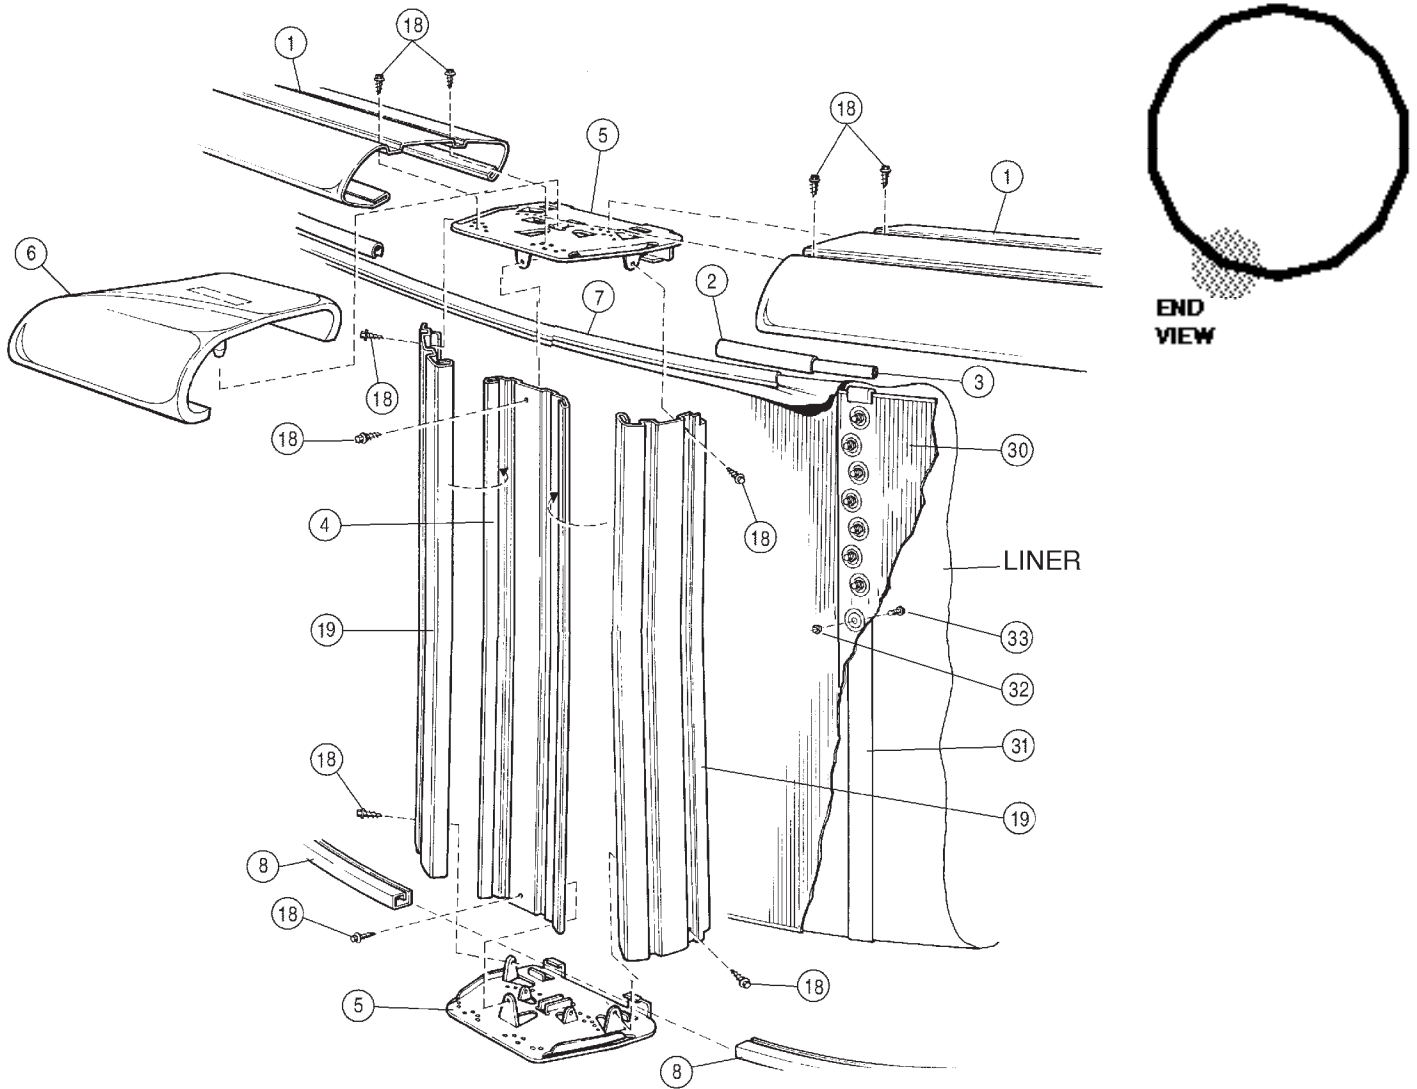

EXPLODED PARTS VIEW

Important! Above-ground pools are designed for swimming and wading only. Do not Dive or Jump! Misuse of your pool may result in crippling injury and/or other dangers to life and health. Do not use slides, diving boards, or any other platform or object which can be used for improper pool entry. Use only an above-ground swimming pool ladder or entry system to enter or exit your pool. Never attempt to swim or reach behind ladders or any other pool entry system. It is the pool owner's responsibility to secure the pool against unauthorized, unsupervised or unintentional entry. It is also the pool owner's responsibility to warn all pool users of the hazards of diving into shallow water: paralyzing injury may result. Always obey all safety rules. Remember, pool safety is everybody's responsibility.

Safety decals and caution information provided with your pool have been endorsed by the U.S. Consumer Product Safety Commission. It is mandatory that the pool owner and installer follow the installation and use directions for all provided safety signs and decals. Juveniles must be supervised at all times by a responsible adult as directed by the USCPSC.

Change of Design: The manufacturer (Hill) expressly reserves the right to change or modify the design and construction of any product in due course of their manufacturing procedures, without incurring any obligation to furnish or install such changes or modifications on products previously or subsequently sold.