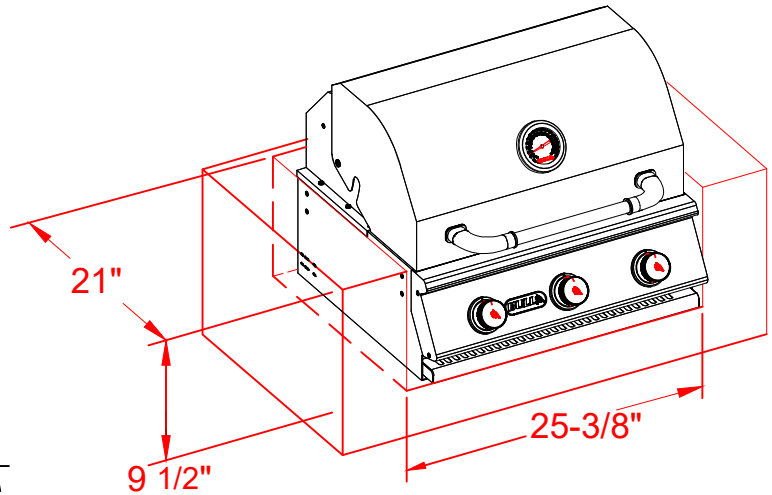

WWW.BULLBBQ.COM

SPEC SHEET OUTLINE
ITEM# 69008 LP & 69009 NG
DESCRIPTION - STEER GRILL

PERSPECTIVE VIEW
WITH INSTALLATION
CUT OUT DIMENSIONS

TOP VIEW

FRONT VIEW

RIGHT SIDE VIEW

NOTES:

- 1) ALL DIMENSIONS ARE IN INCH UNITS
- 2) REFER TO PICTORIAL VIEW FOR INSTALLATION CUTOUT DIMENSIONS.