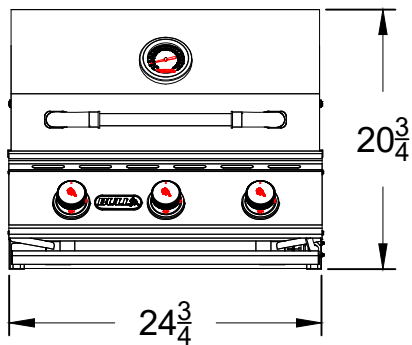

WWW.BULLBBQ.COM

SPEC SHEET OUTLINE
ITEM# 69008 LP & 69009 NG
DESCRIPTION - STEER GRILL

PERSPECTIVE VIEW
WITH INSTALLATION
CUT OUT DIMENSIONS

TOP VIEW

FRONT VIEW

RIGHT SIDE VIEW

NOTES:

- 1) ALL DIMENSIONS ARE IN INCH UNITS
- 2) REFER TO PICTORIAL VIEW FOR INSTALLATION CUTOUT DIMENSIONS.