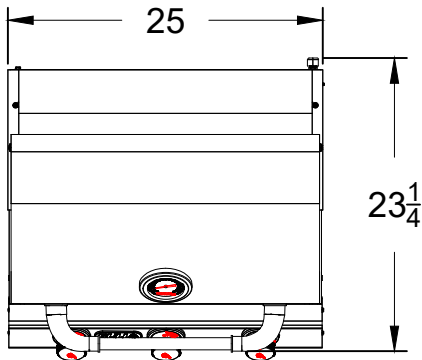

WWW.BULLBBQ.COM

SPEC SHEET OUTLINE
ITEM# 69008 LP & 69009 NG
DESCRIPTION - STEER GRILL

PERSPECTIVE VIEW
WITH INSTALLATION
CUT OUT DIMENSIONS

TOP VIEW

FRONT VIEW

RIGHT SIDE VIEW

NOTES:

- 1) ALL DIMENSIONS ARE IN INCH UNITS
- 2) REFER TO PICTORIAL VIEW FOR INSTALLATION CUTOUT DIMENSIONS.