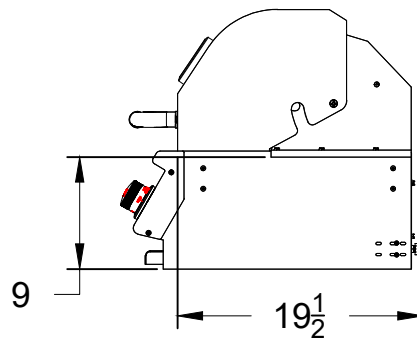

WWW.BULLBBQ.COM

SPEC SHEET OUTLINE
ITEM# 69008 LP & 69009 NG
DESCRIPTION - STEER GRILL

PERSPECTIVE VIEW
WITH INSTALLATION
CUT OUT DIMENSIONS

TOP VIEW

FRONT VIEW

RIGHT SIDE VIEW

NOTES:

- 1) ALL DIMENSIONS ARE IN INCH UNITS
- 2) REFER TO PICTORIAL VIEW FOR INSTALLATION CUTOUT DIMENSIONS.