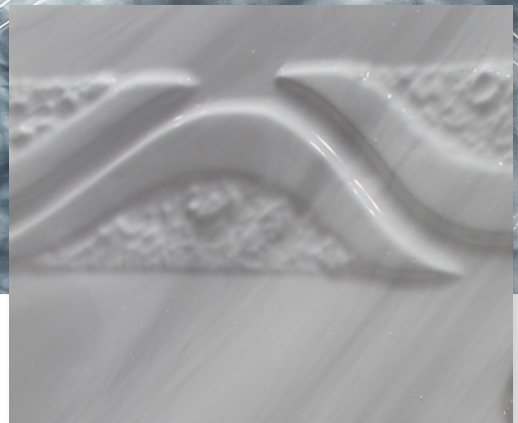

DECORATIVE BORDER

Luxury Spas are available in Sterling Silver or Storm Cloud colors with optional 12 or 25 jet systems. Each color option comes with a decorative border that adds an extra touch of elegant style.