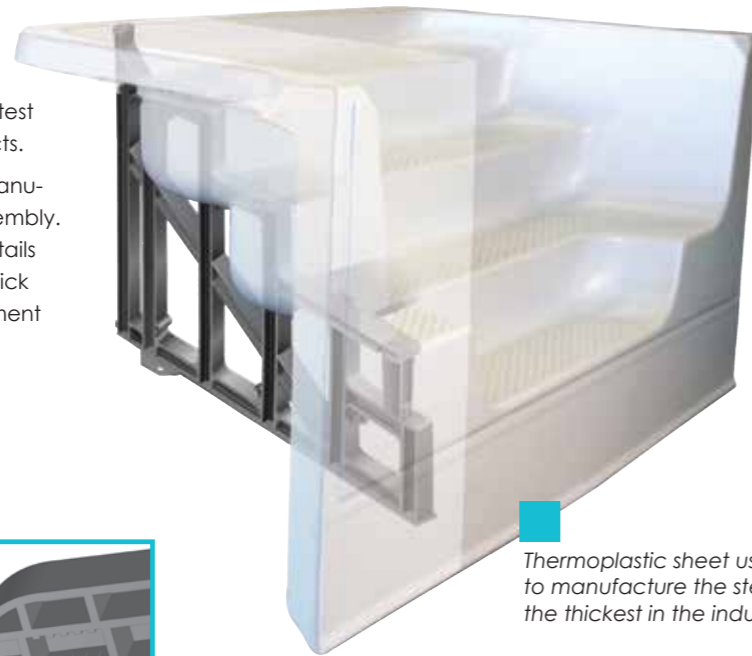

The new **Cardinal Thermoformed Step** is the latest addition to Cardinal's family of quality products.

The **Cardinal Step** is designed for durability, manufactured with precision, and built for easy assembly. Taking it a step further, we kept our eye on details such as using the thickest sheet material, a quick "click" fastening assembly, a molded attachment for concrete tube forms, and more.

Thermoplastic sheet used to manufacture the step is the thickest in the industry.

Concrete tube attachment with a quick twist insert, tube forms are securely placed for additional support for concrete decking.

Brace to tread attachment system in our support brace system was developed for easy assembly in the field, with no need for tools or adhesives. The fastening clips on the brace align with the sockets on the bottom of the tread support and securely interlock. Connect with confidence – in one easy step.