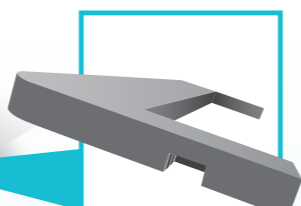

The new **Cardinal Thermoformed Step** is the latest addition to Cardinal's family of quality products.

The **Cardinal Step** is designed for durability, manufactured with precision, and built for easy assembly. Taking it a step further, we kept our eye on details such as using the thickest sheet material, a quick "click" fastening assembly, a molded attachment for concrete tube forms, and more.

Thermoplastic sheet used to manufacture the step is the thickest in the industry.

Concrete tube attachment with a quick twist insert, tube forms are securely placed for additional support for concrete decking.

Brace to tread attachment system in our support brace system was developed for easy assembly in the field, with no need for tools or adhesives. The fastening clips on the brace align with the sockets on the bottom of the tread support and securely interlock. Connect with confidence – in one easy step.

Continuous I-Beam strength and web corner design provide stronger support by eliminating weak areas found in earlier brace systems.

Superior tread support found underside is reinforced with molded channels for greater strength. The tread support extends the entire width of the stair providing maximum support.