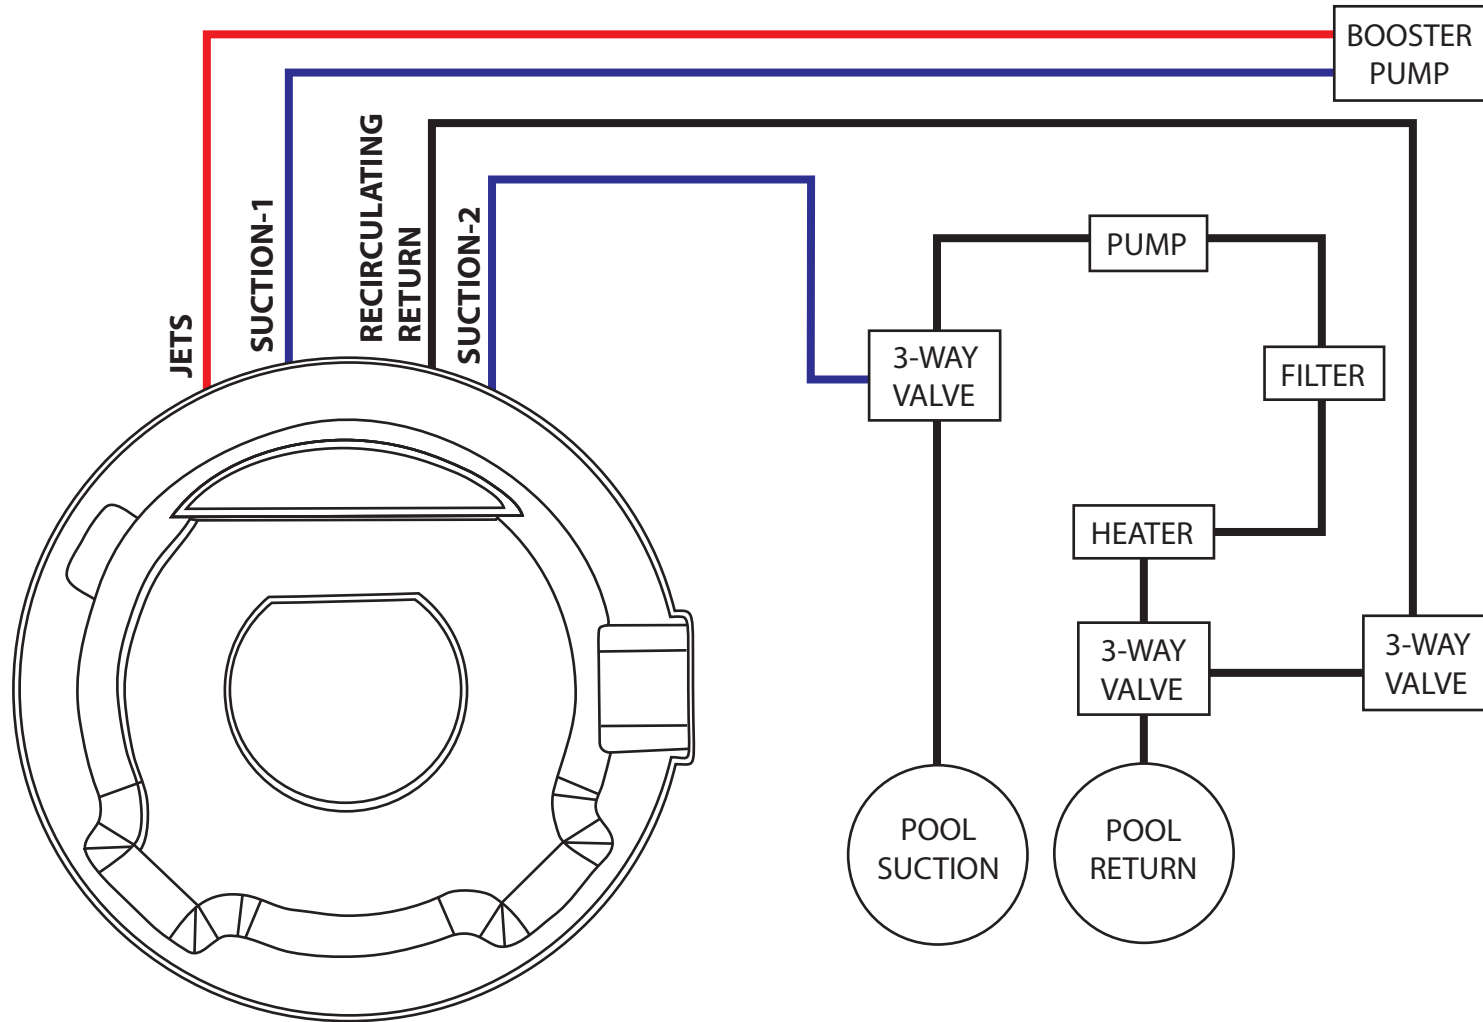

SPILL-OVER SPA PLUMBING SCHEMATIC

Works for round spillover and square Oasis vanishing edge

DUAL PUMP SYSTEM WITH 3-WAY VALVES

SUCTION LINE/BLUE 2" FLEX

JETS/RED 2" FLEX

RECIRCULATING RETURN/WHITE 1.5" FLEX