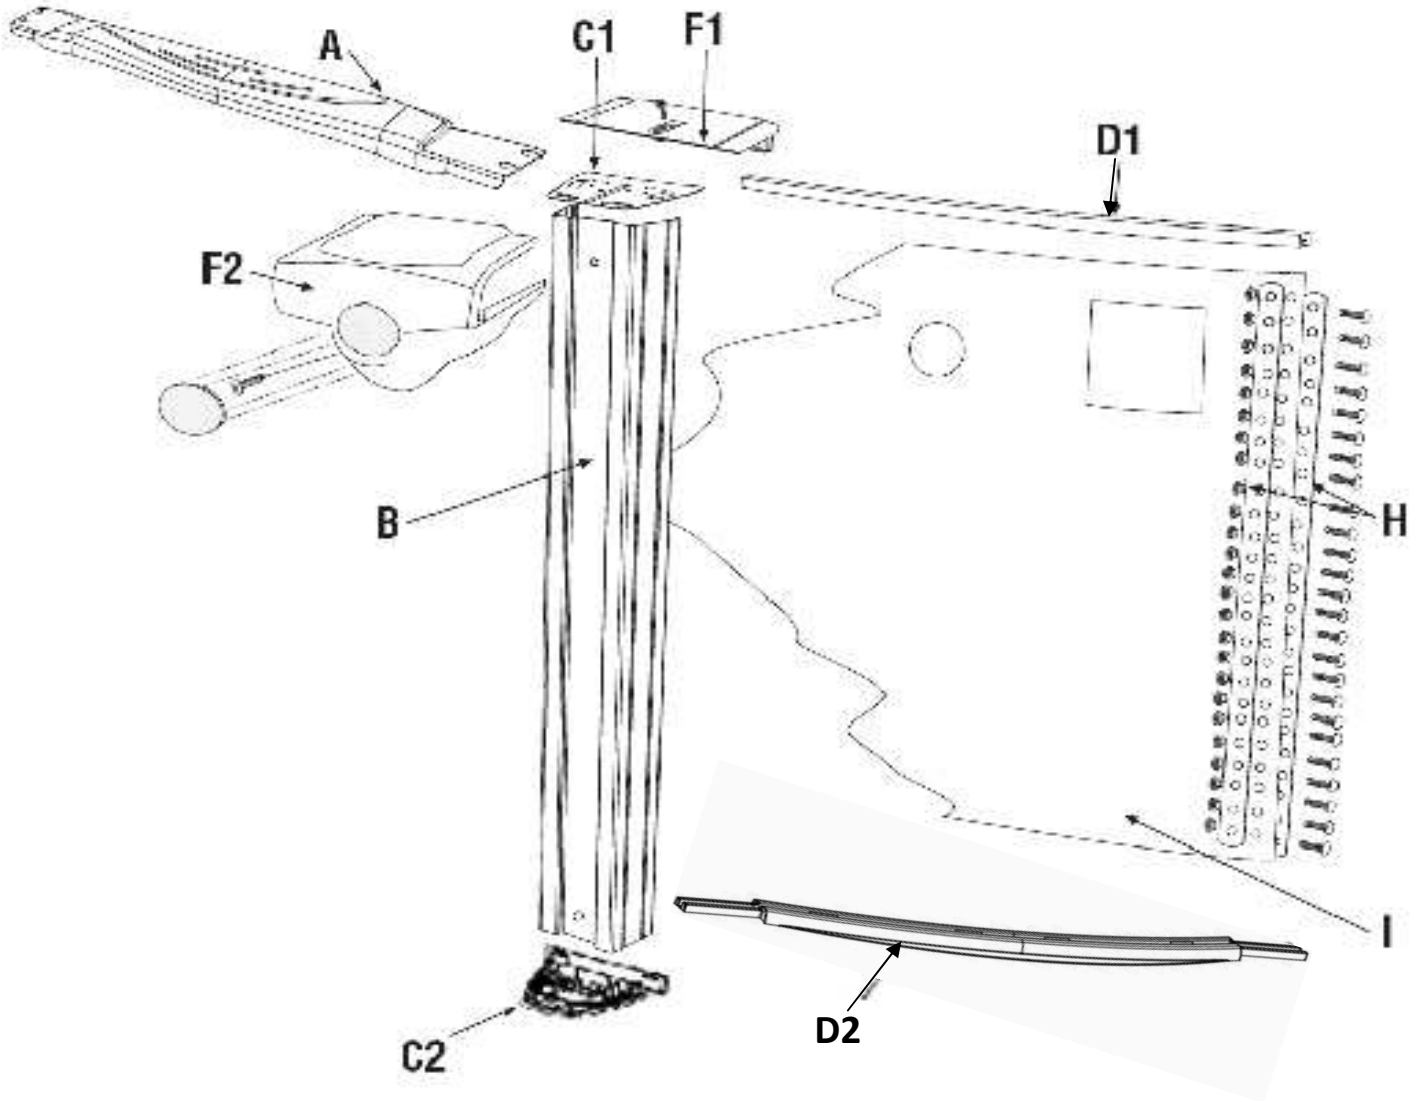

Magnus RTR
PMAG-54RSRSRB10
Round

Product Description :

Magnus Round

Revised Sept 2014

Product Code :

PMAG-54RSRSRSB10

				Quantity required for installation (by pool size)						
Index#	Description	Parts #	Length	12	15	18	21	24	27	30
A	Top ledge	AR744-001-R		8	10	12	14	16	18	20
B	Upright	ART811-R12954M	53,750"	8	10	12	14	16	18	20
C1	Top plate	21120A		8	10	12	14	16	18	20
C2	Bottom plate	CG21120B		8	10	12	14	16	18	20
D1	Stabilizer 12D	1255612	55,750"	8						
D1	Stabilizer 15D	1255615	55,875"		10					
D1	Stabilizer 18D	1255618	55,875"			12				
D1	Stabilizer 21D	1255621	55,750"				14			
D1	Stabilizer 24D	1255624	56,125"					16		
D1	Stabilizer 27D	1255627	55,688"						18	
D1	Stabilizer 30D	1255630	56,000"							20
D2	Bottom rail	1525515	55,250"	8	10					
D2	Bottom rail	1525524	55,250"			12	14	16	18	
D2	Bottom rail	1525530	55,250"							20
F1/F2	Ledge cover	AR211-23120ABC		8	10	12	14	16	18	20
H	Steel bars	11825	54,000"	2	2	2	2	2	2	2
I	Wall			1	1	1	1	1	1	1
	Hardware bag for pool	SACV12X34-58	#12 screw 3/4	1						
	Hardware bag for pool	SACV12X34-66	#12 screw 3/4		1					
	Hardware bag for pool	SACV12X34-74	#12 screw 3/4			1				
	Hardware bag for pool	SACV12X34-86	#12 screw 3/4				1			
	Hardware bag for pool	SACV12X34-98	#12 screw 3/4					1		
	Hardware bag for pool	SACV12X34-113	#12 screw 3/4						1	
	Hardware bag for pool	SACV12X34-129	#12 screw 3/4							1
	Hardware bag for pool	SACVHL12144-35	# 12screw 1 1/4	1						
	Hardware bag for pool	SACVHL12144-42	#12 screw 1 1/4		1					
	Hardware bag for pool	SACVHL12144-53	#12 screw 1 1/4			1				
	Hardware bag for pool	SACVHL12144-63	#12 screw 1 1/4				1			
	Hardware bag for pool	SACVHL12144-74	#12 screw 1 1/4					1	1	
	Hardware bag for pool	SACVHL12144-84	#12 screw 1 1/4							1
	Hardware for wall	1050000054		1	1	1	1	1	1	1
	Instruction DVD	SACWBI36876		1	1	1	1	1	1	1
	Addendum	B40010FA		1	1	1	1	1	1	1