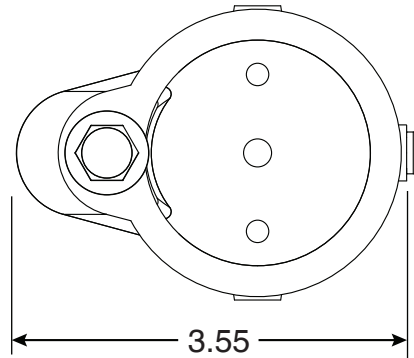

# 4 Inch Aluminum Hanover Clone Socket

Part No.  
PS-4019-C

Parts List	
QTY	Description
1	PS-4019-C Socket Aluminum
1	PW-4C Wedge
1	5/16" Stainless Steel Washer
1	5/16-18 x 1-3/4" SS Bolt
1	10-24 x 3/8" Brass Screw

Uses Wedge Assembly  
PW-4C

- 4" Deep Aluminum Socket
- Accomodates 1.90" OD Tubing
- Uses PW-4C Wedge Assembly

\*\*\*Anchors Must Drain to Prevent Corrosion\*\*\*

Page 1 of 1

Perma-Cast Co. Pueblo, CO  
www.permacastonline.com  
Call 800-748-2770