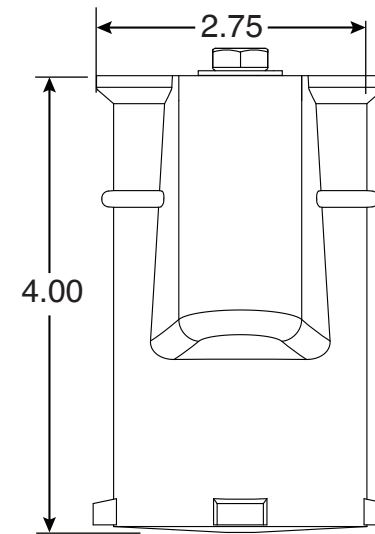

# 4 Inch Aluminum Hanover Clone Socket

Part No.  
PS-4019-C

Parts List	
QTY	Description
1	PS-4019-C Socket Aluminum
1	PW-4C Wedge
1	5/16" Stainless Steel Washer
1	5/16-18 x 1-3/4" SS Bolt
1	10-24 x 3/8" Brass Screw

Uses Wedge Assembly  
PW-4C

- 4" Deep Aluminum Socket
- Accomodates 1.90" OD Tubing
- Uses PW-4C Wedge Assembly

\*\*\*Anchors Must Drain to Prevent Corrosion\*\*\*

Page 1 of 1

Perma-Cast Co. Pueblo, CO  
www.permacastonline.com  
Call 800-748-2770