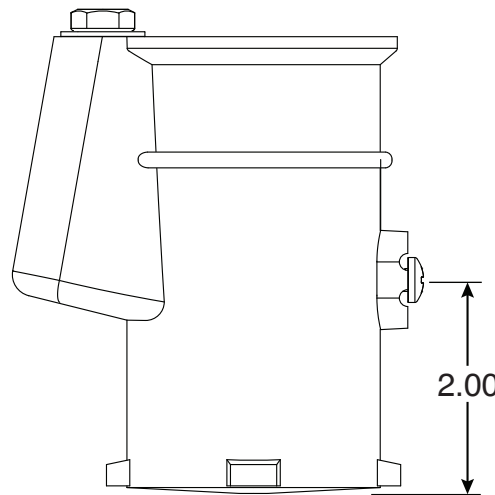

# 4 Inch Aluminum Hanover Clone Socket

Part No.  
PS-4019-C

Parts List	
QTY	Description
1	PS-4019-C Socket Aluminum
1	PW-4C Wedge
1	5/16" Stainless Steel Washer
1	5/16-18 x 1-3/4" SS Bolt
1	10-24 x 3/8" Brass Screw

Uses Wedge Assembly  
PW-4C

- 4" Deep Aluminum Socket
- Accomodates 1.90" OD Tubing
- Uses PW-4C Wedge Assembly

\*\*\*Anchors Must Drain to Prevent Corrosion\*\*\*

Page 1 of 1

Perma-Cast Co. Pueblo, CO  
www.permacastonline.com  
Call 800-748-2770