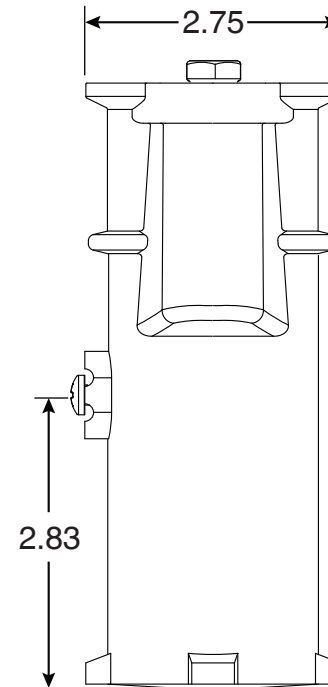

Page 1 of 1

Perma-Cast Co. Pueblo, CO
www.permacastonline.com
Call 800-748-2770