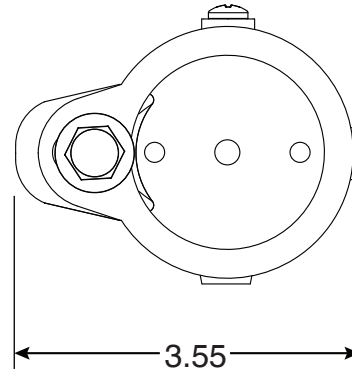

Page 1 of 1

Perma-Cast Co. Pueblo, CO
www.permacastonline.com
Call 800-748-2770