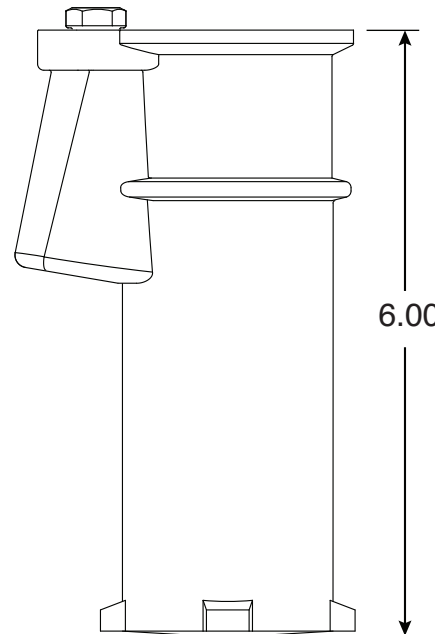

Page 1 of 1

Perma-Cast Co. Pueblo, CO
www.permacastonline.com
Call 800-748-2770