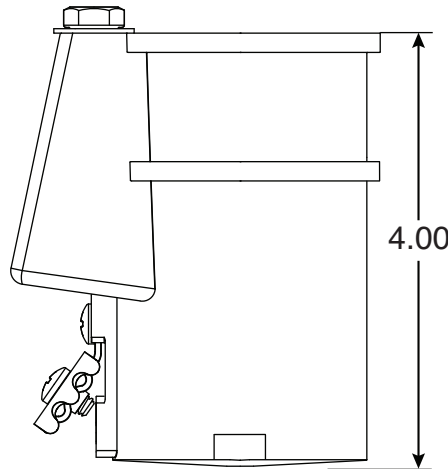

# 4 Inch Plastic Socket

Part No.  
PS-4019-P

Parts List	
QTY	Description
1	PS-4019-P Socket Plastic
1	PW-P Wedge
1	5/16" Stainless Steel Washer
1	5/16-18 x 2" SS Bolt
1	10-24 x 3/8" Brass Screw
1	UL Bonding Clip Assembly

Uses Wedge Assembly  
PW-P

- 4" Deep Plastic Socket
- Accomodates 1.90" OD Tubing
- Uses PW-P Wedge Assembly
- Limited 10 Year Warranty

\*\*\*Anchors Must Drain to Prevent Corrosion\*\*\*

Page 1 of 1

Perma-Cast Co. Pueblo, CO  
www.permacastonline.com  
Call 800-748-2770