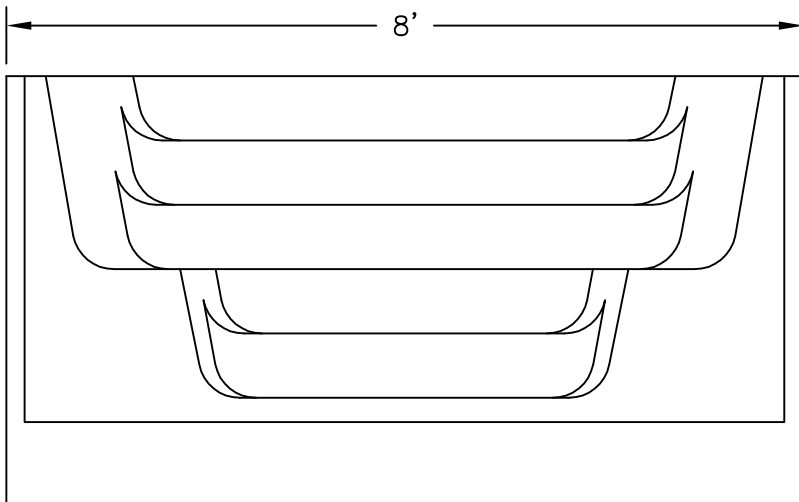

TOP VIEW

FRONT VIEW

SIDE VIEW

**Date: 6/27/13**

**Scale: 1/2" = 1'**

**Notes: WHITE THERMOPLASTIC, FITS 48" HEIGHT**

CardinalSystemsInc.com