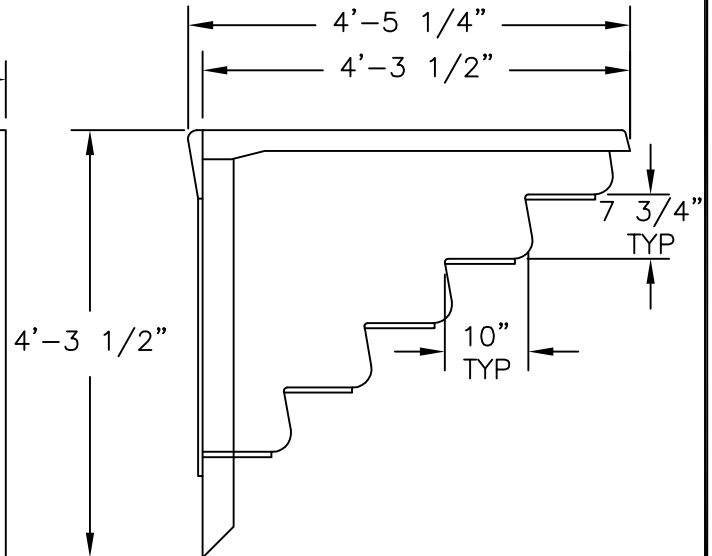

TOP VIEW

FRONT VIEW

SIDE VIEW

**Date: 6/27/13**

**Scale: 1/2" = 1'**

**Notes: WHITE THERMOPLASTIC, FITS 48" HEIGHT**

CardinalSystemsInc.com