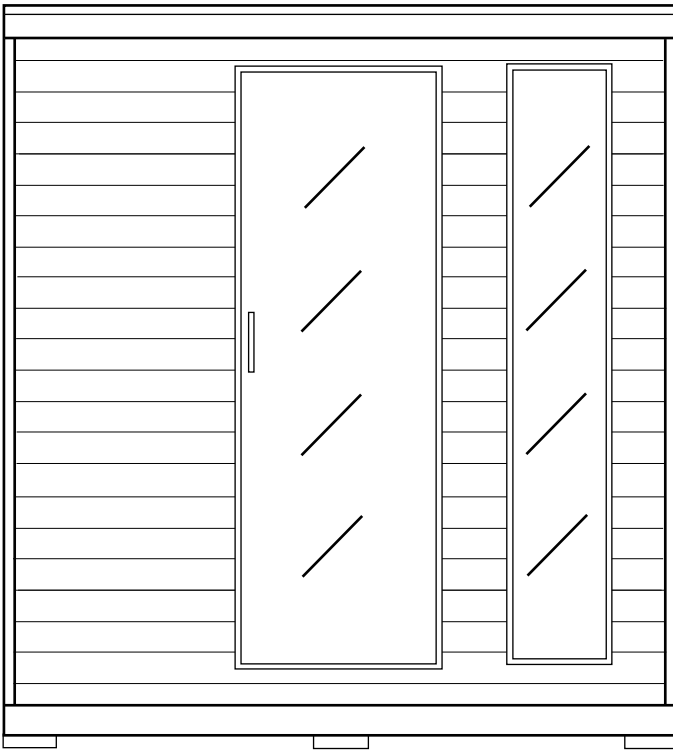

4 Person Sauna

75"

72"

17"
bench
depth & height

35"

45.75"