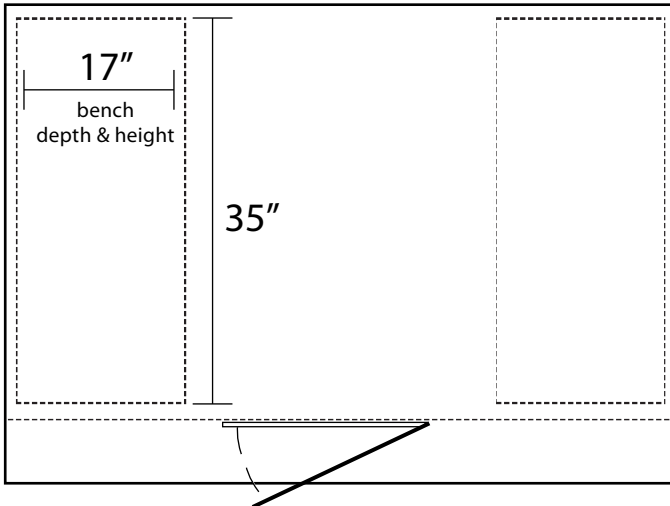

4 Person Sauna

75"

72"

17"
bench
depth & height

35"

45.75"