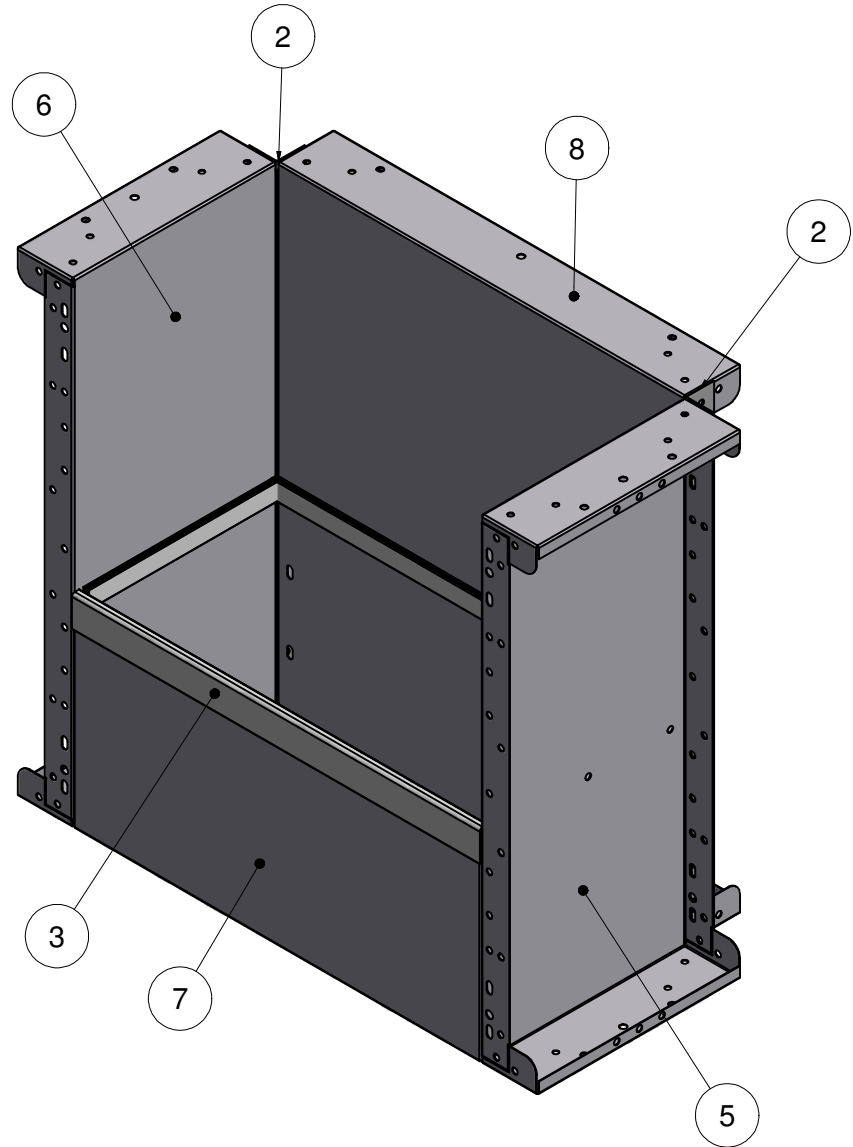

Parts List		
ITEM	QTY	PART NUMBER
1	3	COP-KCVRET-W-1
2	2	IPC-AB90
3	3'	OPC-CONREC-120
4	6'	SSC-1099
5	1	SSC-2462
6	1	SSC-2463
7	1	SSC-2470
8	1	SSC-2471

NOTE: PVC 6 " RADIUS INSERTS WILL BE PROVIDED WITH ALL STEP/BENCH KITS THAT HAVE 90 DEGREE CORNER.

OT BENCH STR-90D 3'

TOLERANCES EXCEPT AS NOTED:

0/0 0.0 0.00 0.000 0°
 ±1/8 ±0.25 ±0.0625 ±0.03125 ±1/2°

DATE : 1/12/2017

PART #: SOK-BN036ST90

SHEET : 2 OF 2

SECTION: 7 - 1