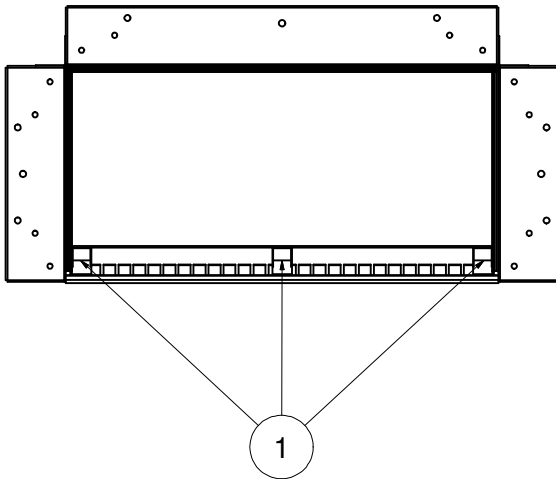

Parts List		
ITEM	QTY	PART NUMBER
1	3	COP-KCVRET-W-1
2	2	IPC-AB90
3	3'	OPC-CONREC-120
4	6'	SSC-1099
5	1	SSC-2462
6	1	SSC-2463
7	1	SSC-2470
8	1	SSC-2471

NOTE: PVC 6 " RADIUS INSERTS WILL BE PROVIDED WITH ALL STEP/BENCH KITS THAT HAVE 90 DEGREE CORNER.

OT BENCH STR-90D 3'

TOLERANCES EXCEPT AS NOTED:

0/0 0.0 0.00 0.000 0°
 ±1/8 ±0.25 ±0.0625 ±0.03125 ±1/2°

DATE : 1/12/2017

PART #: SOK-BN036ST90

SHEET : 2 OF 2

SECTION: 7 - 1