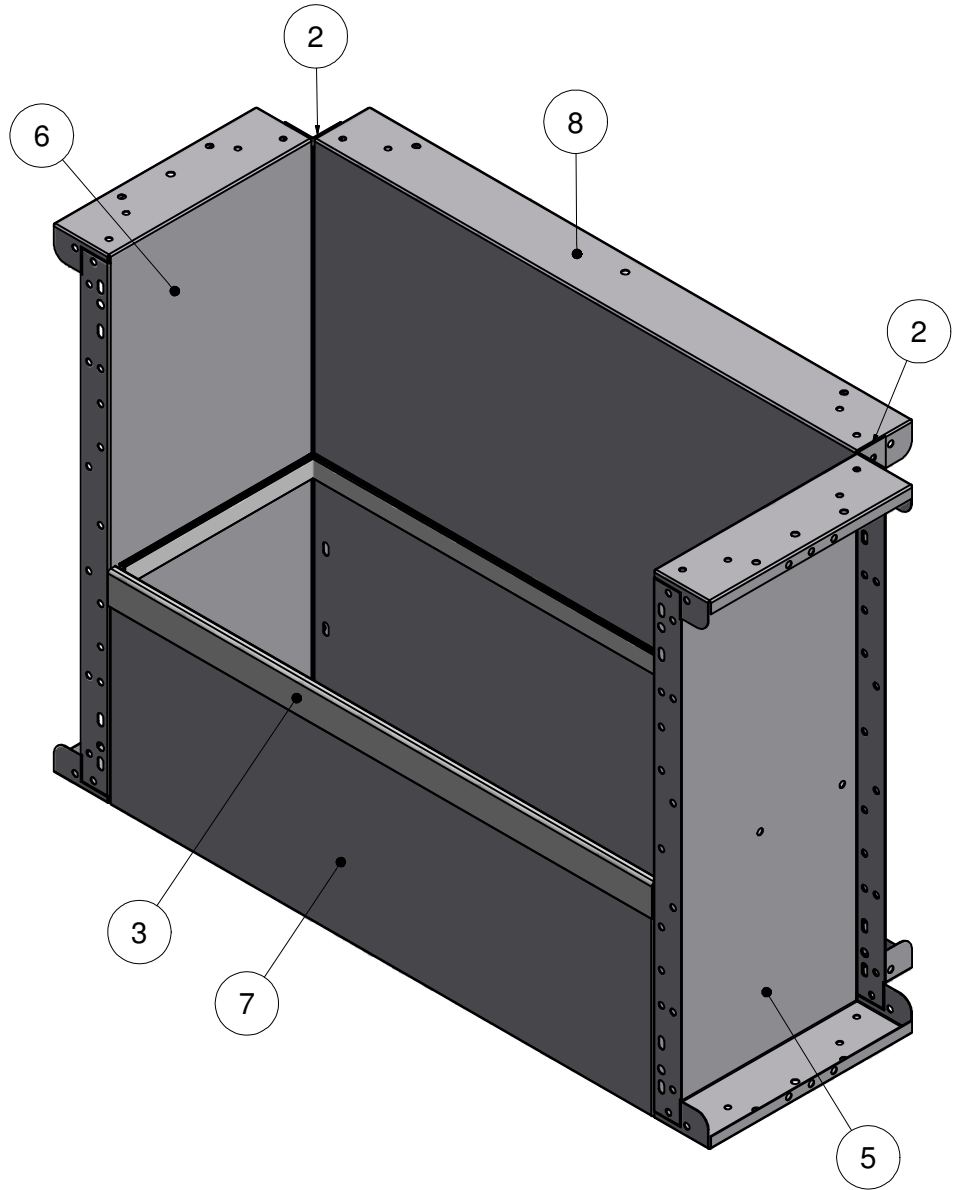

Parts List		
ITEM	QTY	PART NUMBER
1	3	COP-KCVRET-W-1
2	2	IPC-AB90
3	4'	OPC-CONREC-120
4	7'	SSC-1099
5	1	SSC-2462
6	1	SSC-2463
7	1	SSC-2464
8	1	SSC-2465

NOTE: PVC 6 " RADIUS INSERTS WILL BE PROVIDED WITH ALL STEP/BENCH KITS THAT HAVE 90 DEGREE CORNER.

OT BENCH STR-90D 4'

TOLERANCES EXCEPT AS NOTED:

0/0 0.0 0.00 0.000 0°
 ±1/8 ±0.25 ±0.0625 ±0.03125 ±1/2°

DATE : 1/12/2017

PART #: SOK-BN048ST90

SHEET : 2 OF 2

SECTION: 7 - 2