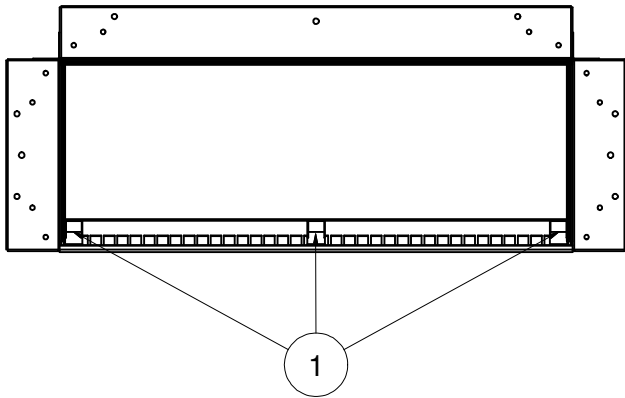

Parts List		
ITEM	QTY	PART NUMBER
1	3	COP-KCVRET-W-1
2	2	IPC-AB90
3	4'	OPC-CONREC-120
4	7'	SSC-1099
5	1	SSC-2462
6	1	SSC-2463
7	1	SSC-2464
8	1	SSC-2465

NOTE: PVC 6 " RADIUS INSERTS WILL BE PROVIDED WITH ALL STEP/BENCH KITS THAT HAVE 90 DEGREE CORNER.

OT BENCH STR-90D 4'

TOLERANCES EXCEPT AS NOTED:

0/0 0.0 0.00 0.000 0°
 ±1/8 ±0.25 ±0.0625 ±0.03125 ±1/2°

DATE : 1/12/2017

PART #: SOK-BN048ST90

SHEET : 2 OF 2

SECTION: 7 - 2