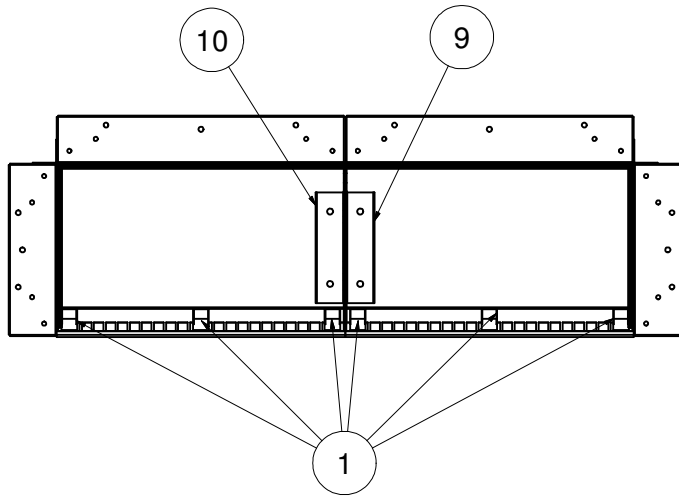

Parts List		
ITEM	QTY	PART NUMBER
1	6	COP-KCVRET-W-1
2	2	IPC-AB90
3	5'	OPC-CONREC-120
4	8'	SSC-1099
5	1	SSC-2462
6	1	SSC-2463
7	2	SSC-2466
8	2	SSC-2467
9	1	SSC-2468
10	1	SSC-2469

NOTE: PVC 6 " RADIUS INSERTS WILL BE PROVIDED WITH ALL STEP/BENCH KITS THAT HAVE 90 DEGREE CORNER.

OT BENCH STR-90D 5'

TOLERANCES EXCEPT AS NOTED:

0/0 0.0 0.00 0.000 0°
 ±1/8 ±0.25 ±0.0625 ±0.03125 ±1/2°

DATE : 1/12/2017

PART #: SOK-BN060ST90

SHEET : 2 OF 2

SECTION: 7 - 3