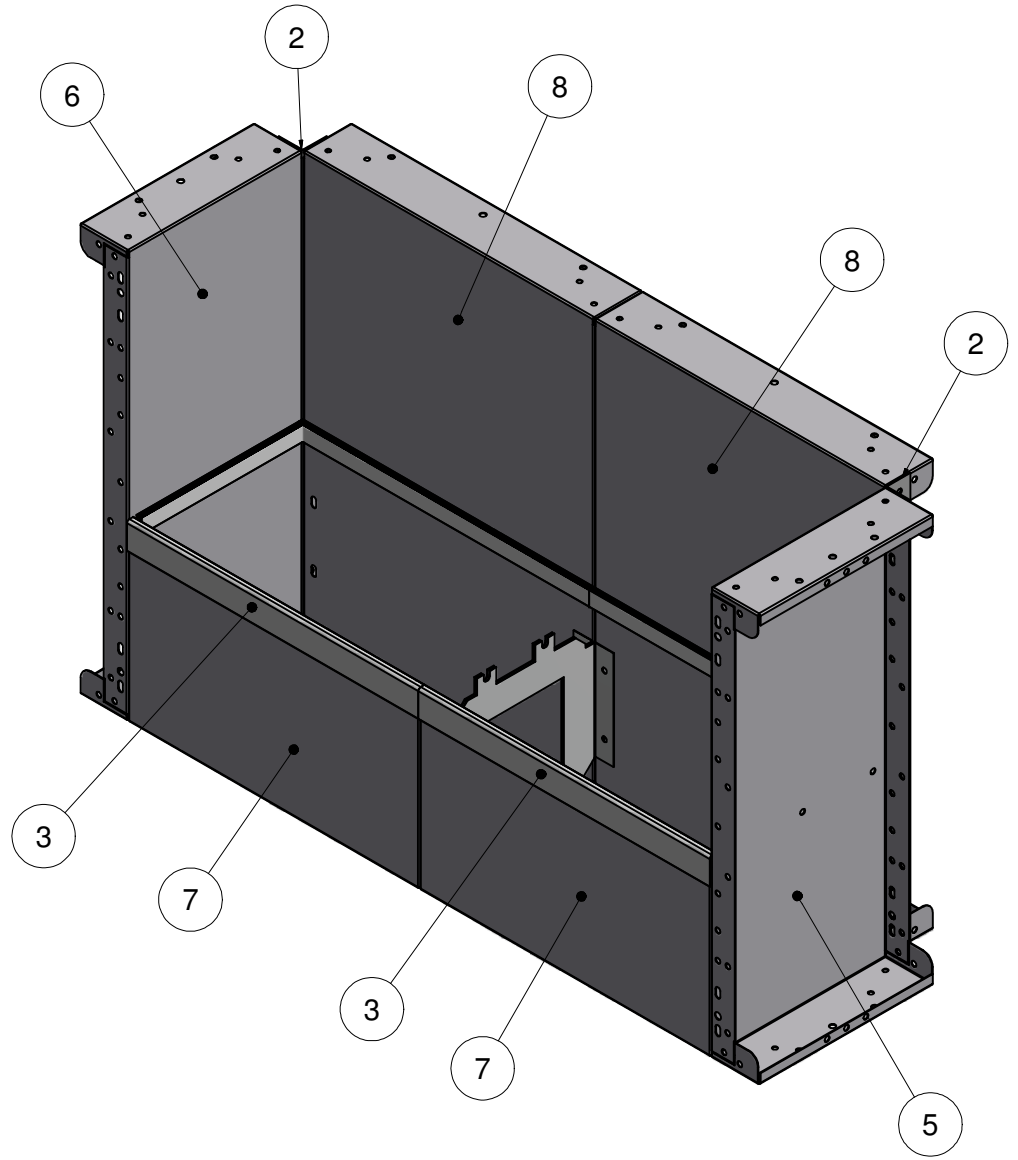

Parts List		
ITEM	QTY	PART NUMBER
1	6	COP-KCVRET-W-1
2	2	IPC-AB90
3	5'	OPC-CONREC-120
4	8'	SSC-1099
5	1	SSC-2462
6	1	SSC-2463
7	2	SSC-2466
8	2	SSC-2467
9	1	SSC-2468
10	1	SSC-2469

NOTE: PVC 6 " RADIUS INSERTS WILL BE PROVIDED WITH ALL STEP/BENCH KITS THAT HAVE 90 DEGREE CORNER.

OT BENCH STR-90D 5'

TOLERANCES EXCEPT AS NOTED:

0/0 0.0 0.00 0.000 0°
 ±1/8 ±0.25 ±0.0625 ±0.03125 ±1/2°

DATE : 1/12/2017

PART #: SOK-BN060ST90

SHEET : 2 OF 2

SECTION: 7 - 3